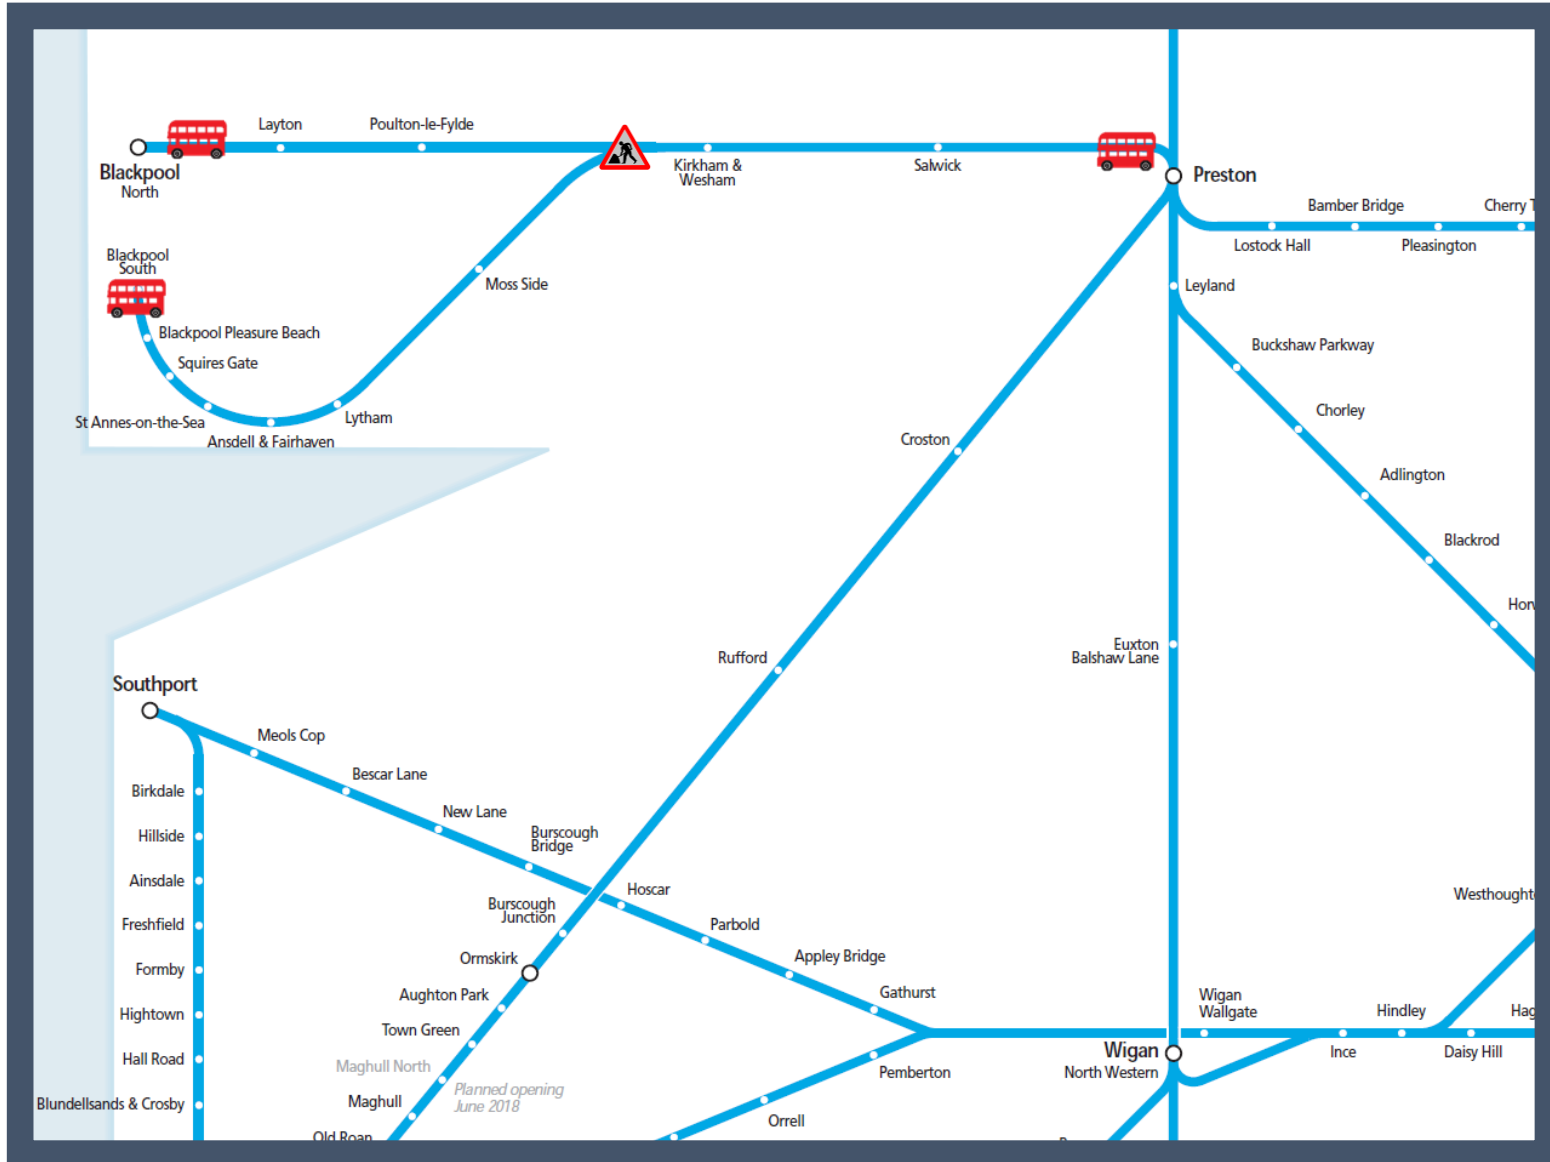

Buses replace trains between Preston and Blackpool North / Blackpool South

TOC affected: Northern

Key:

Engineering Works

Bus Replacement Services