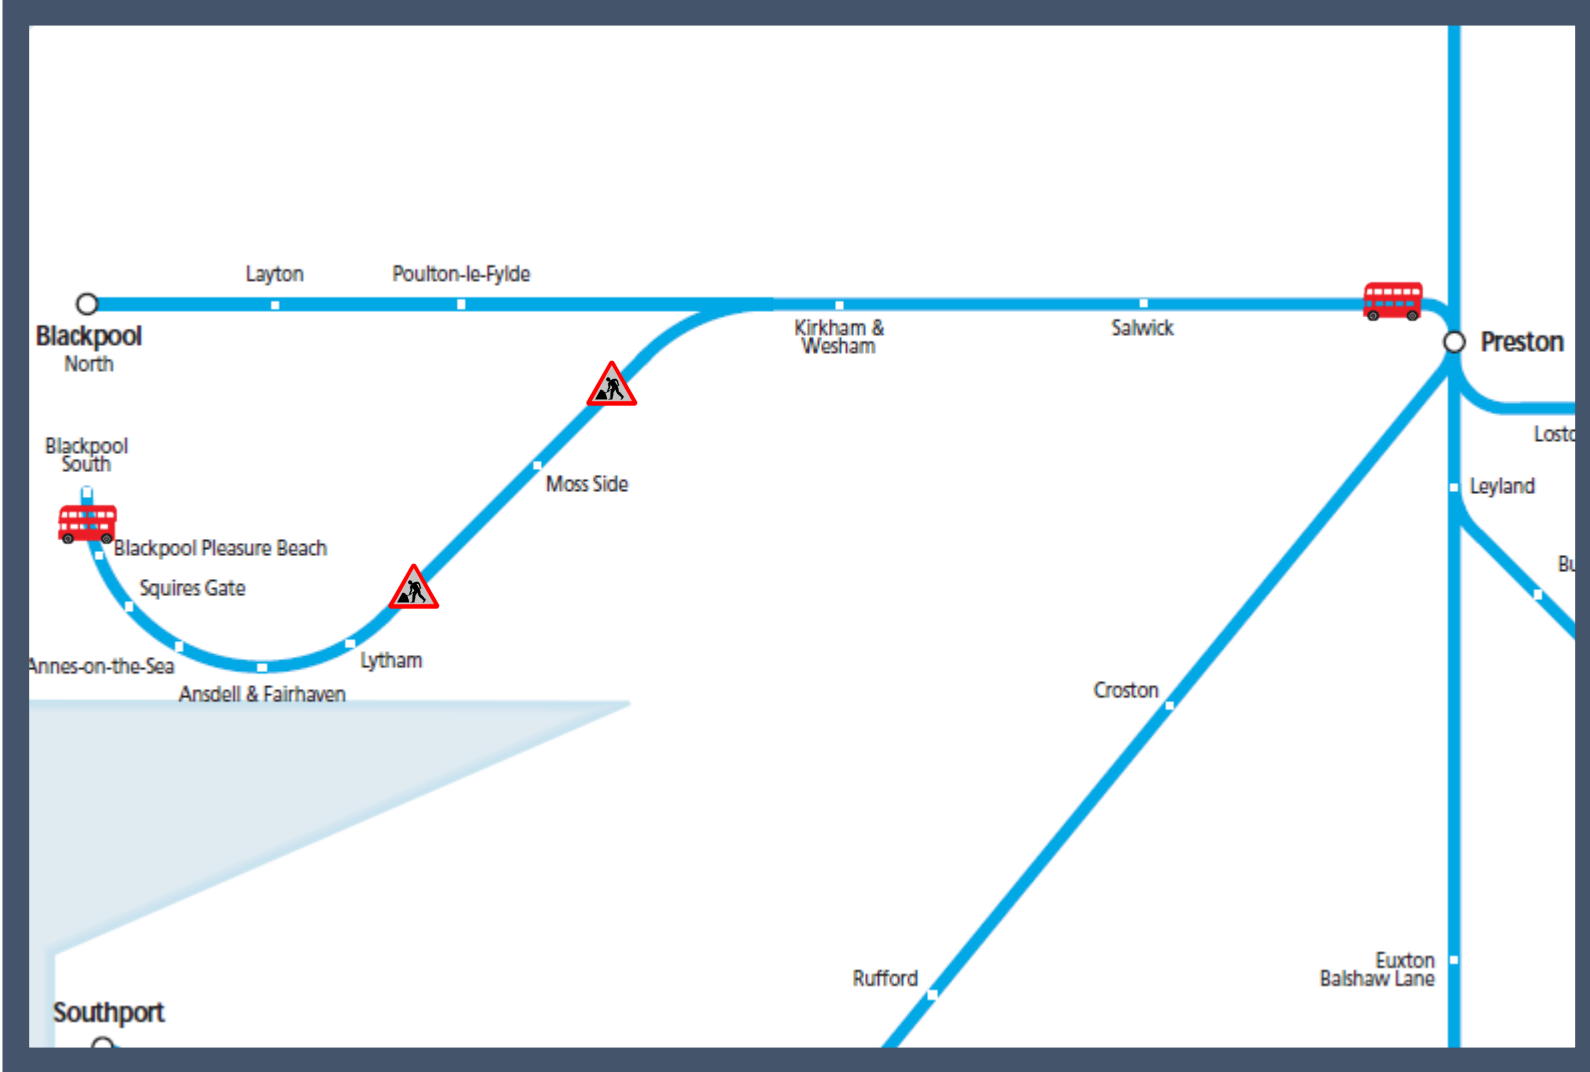

Buses replace trains between Preston and Blackpool South

TOC affected: Northern

Key:

Engineering Works

Bus Replacement Services