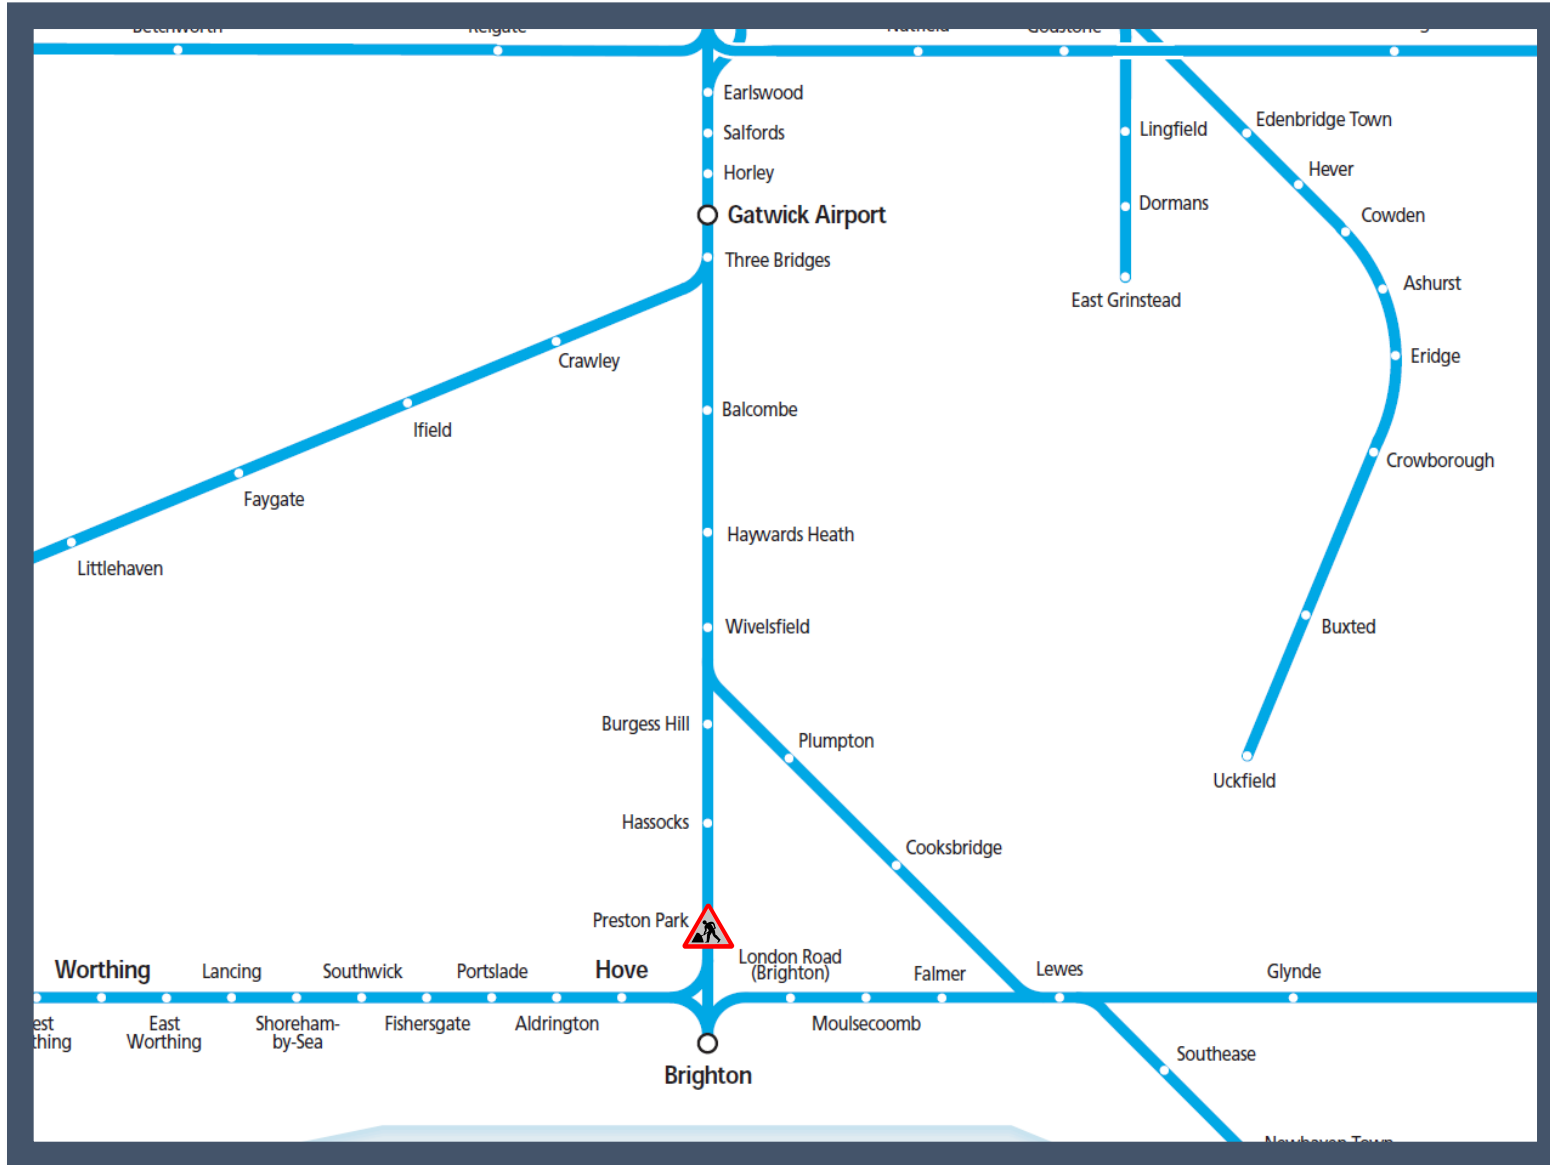

No trains to / from Preston Park before 12:00

TOCs affected: Southern, Thameslink

Key:

Engineering Works