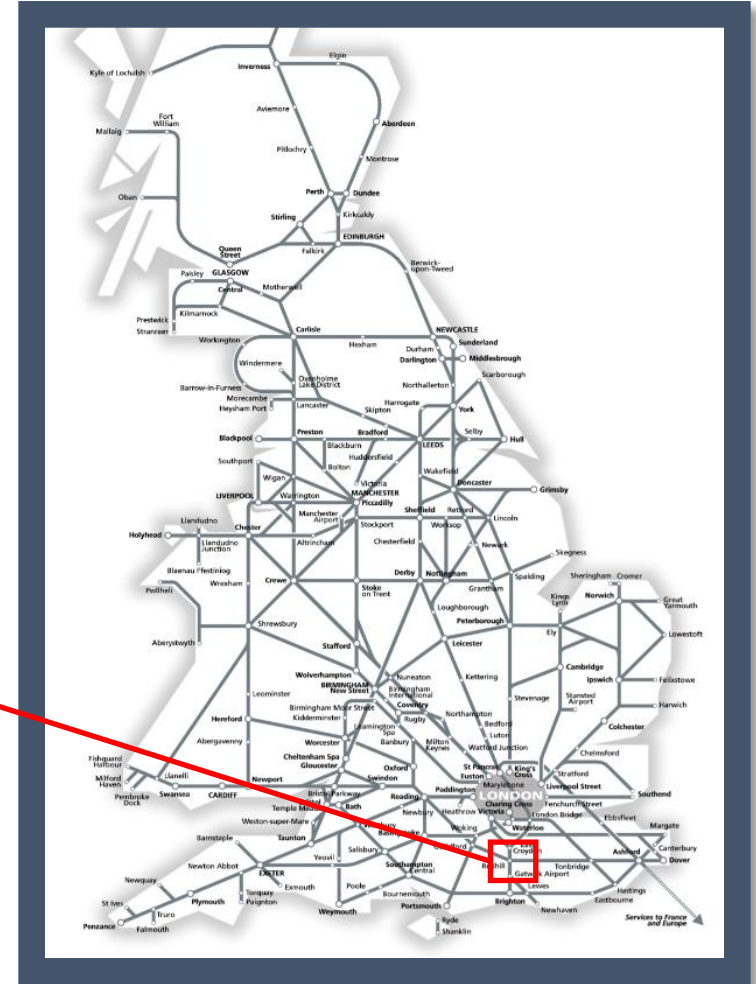

# Buses replace trains between Purley and Caterham / Tattenham Corner

TOC affected: Southern

Key:

Engineering Works

Bus Replacement Services