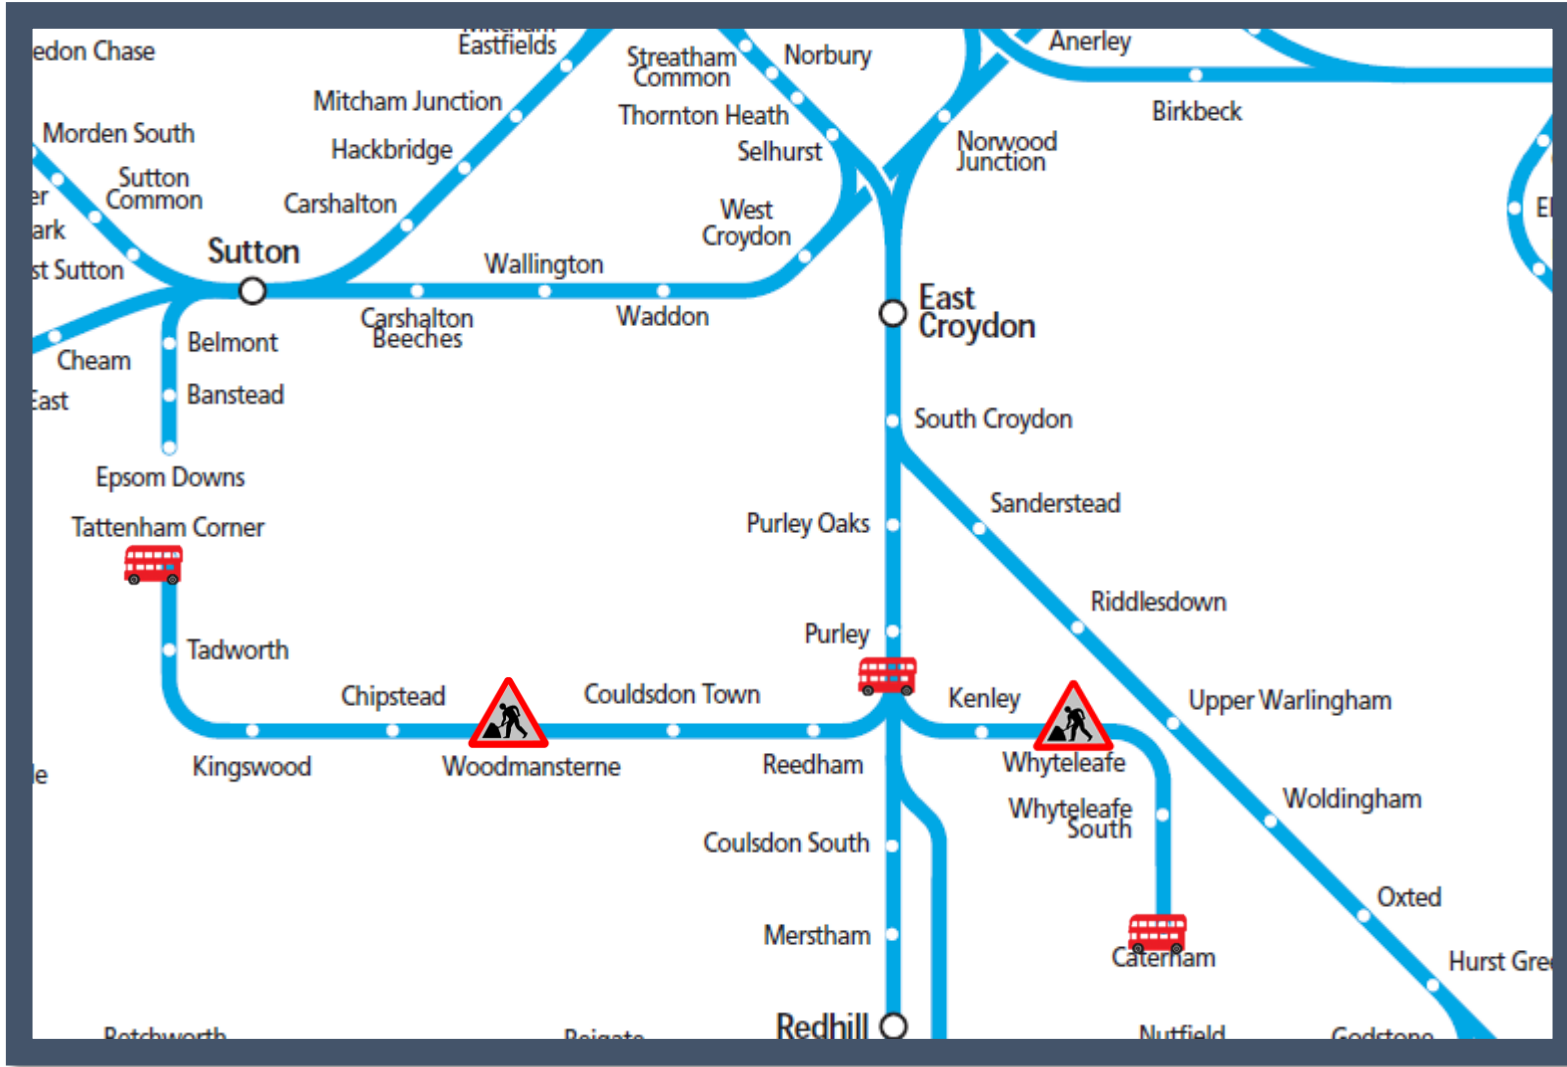

# Buses replace trains between Purley and Caterham / Tattenham Corner

TOC affected: Southern

Key:

Engineering Works

Bus Replacement Services