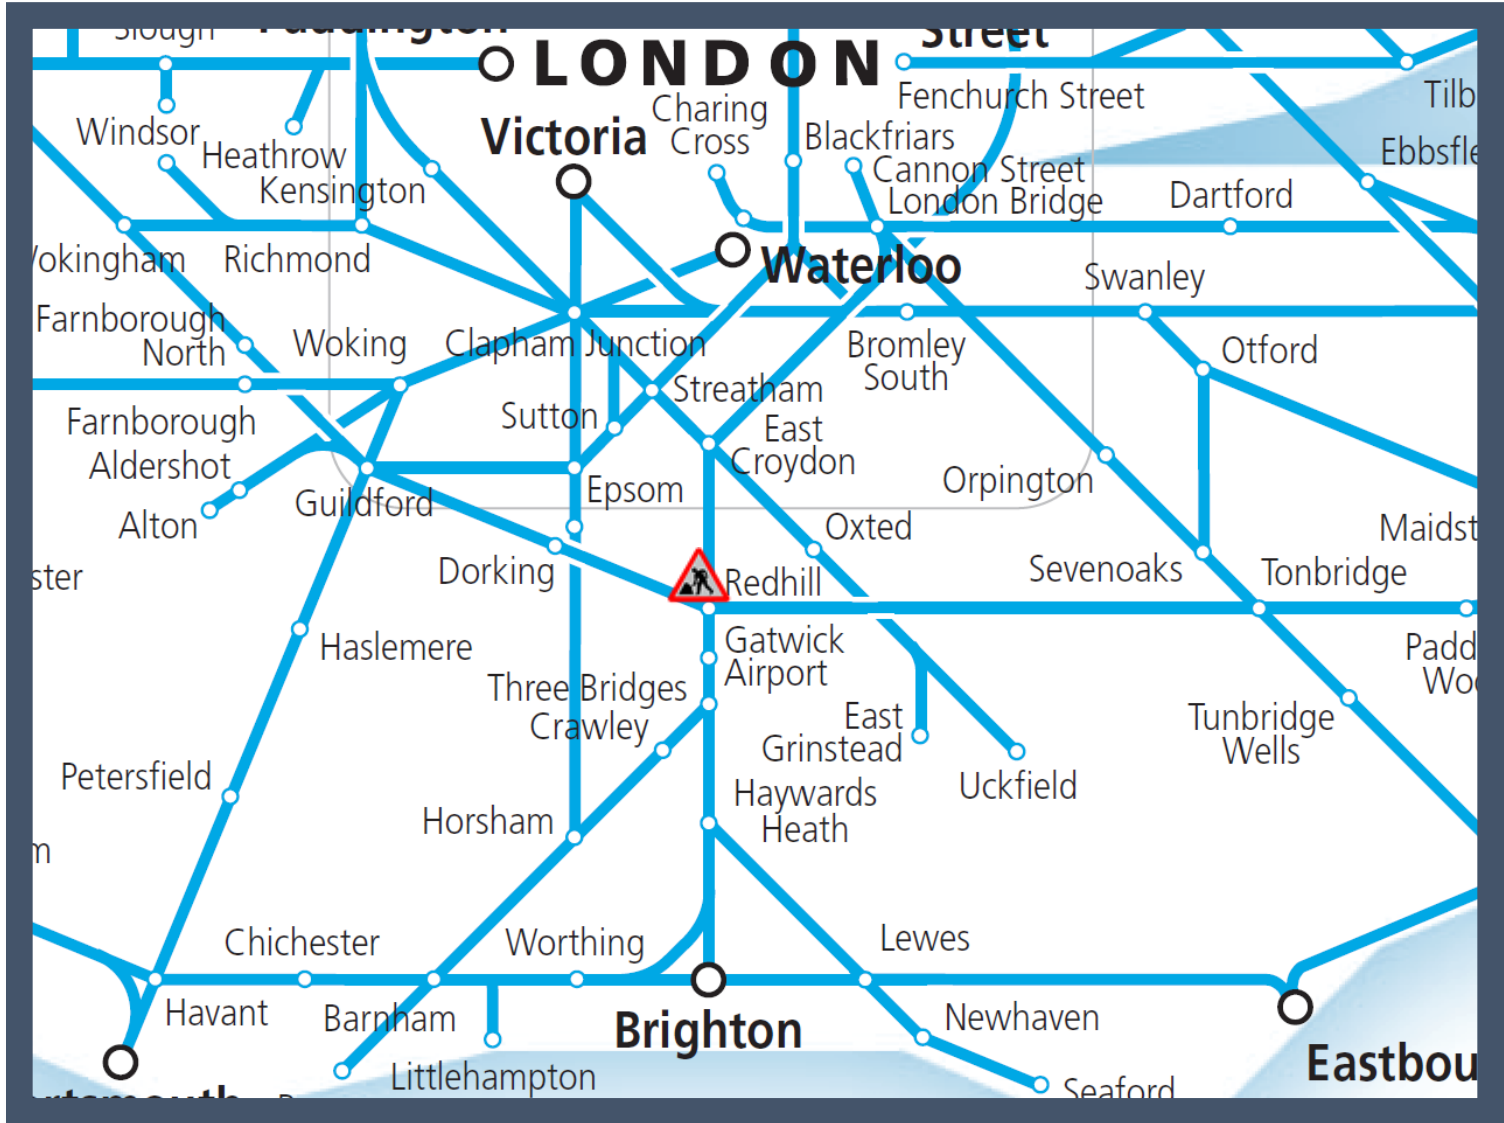

Amended service between Purley and Redhill

TOC affected: Gatwick Express, Southern, Thameslink

Key:

	Engineering Works
--	-------------------