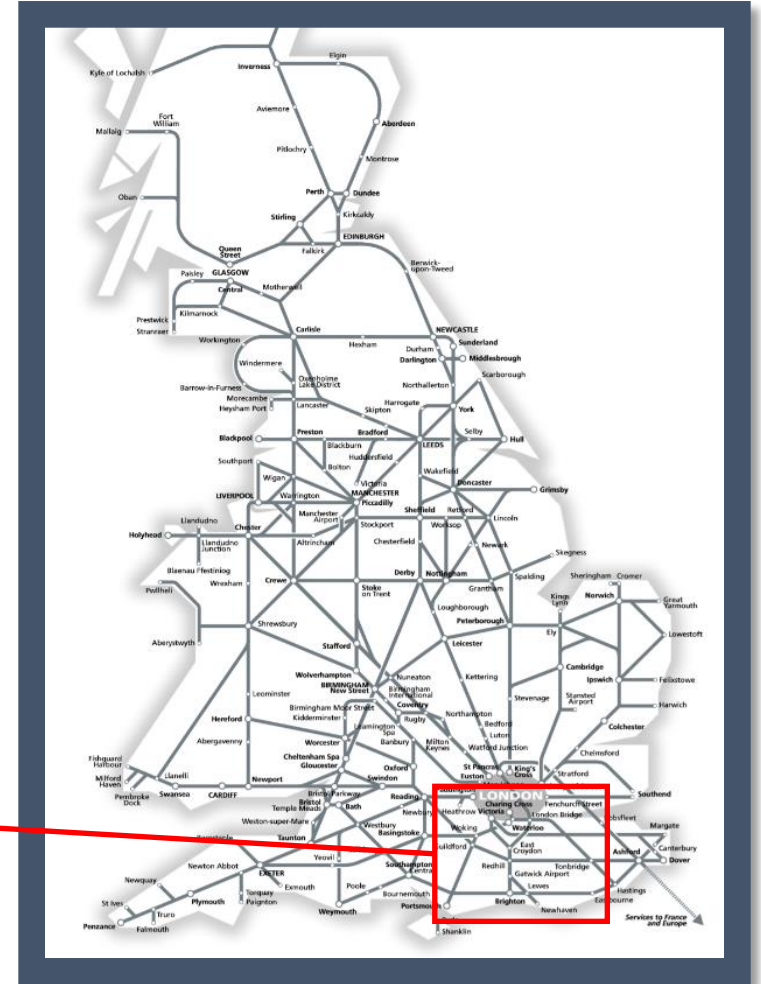

Amended service between Purley and Redhill

TOC affected: Gatwick Express, Southern, Thameslink

Key:

	Engineering Works
--	-------------------