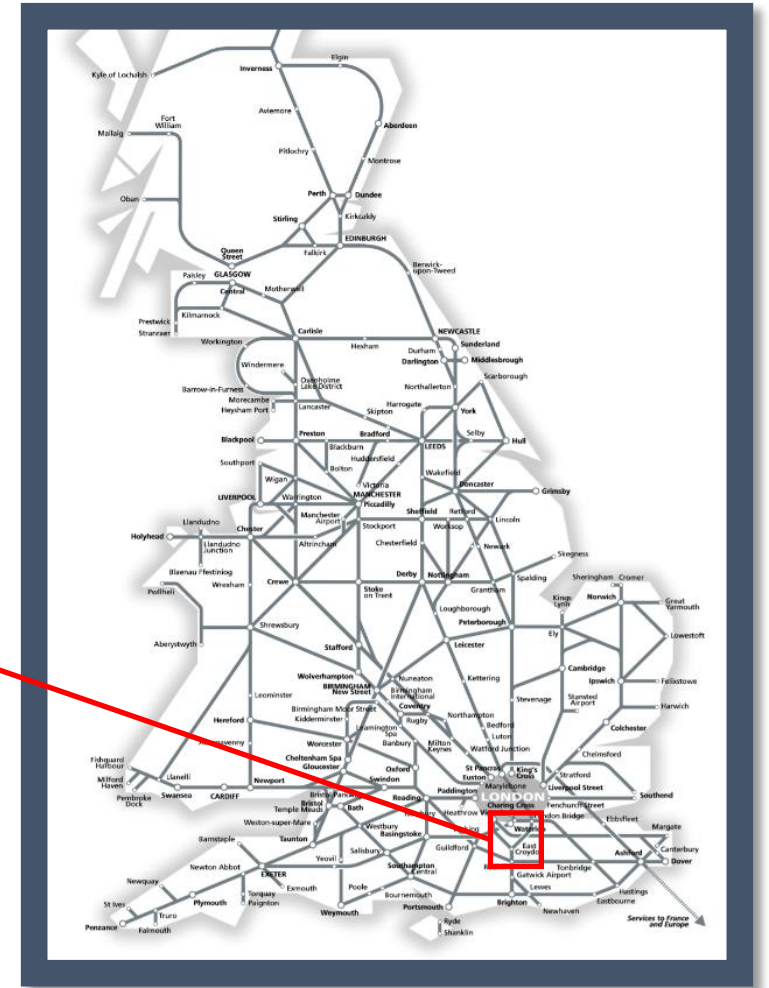

# Buses replace trains between Purley and Tattenham Corner

TOC affected: Southern

Key:

-  Engineering Works
-  Bus Replacement Services