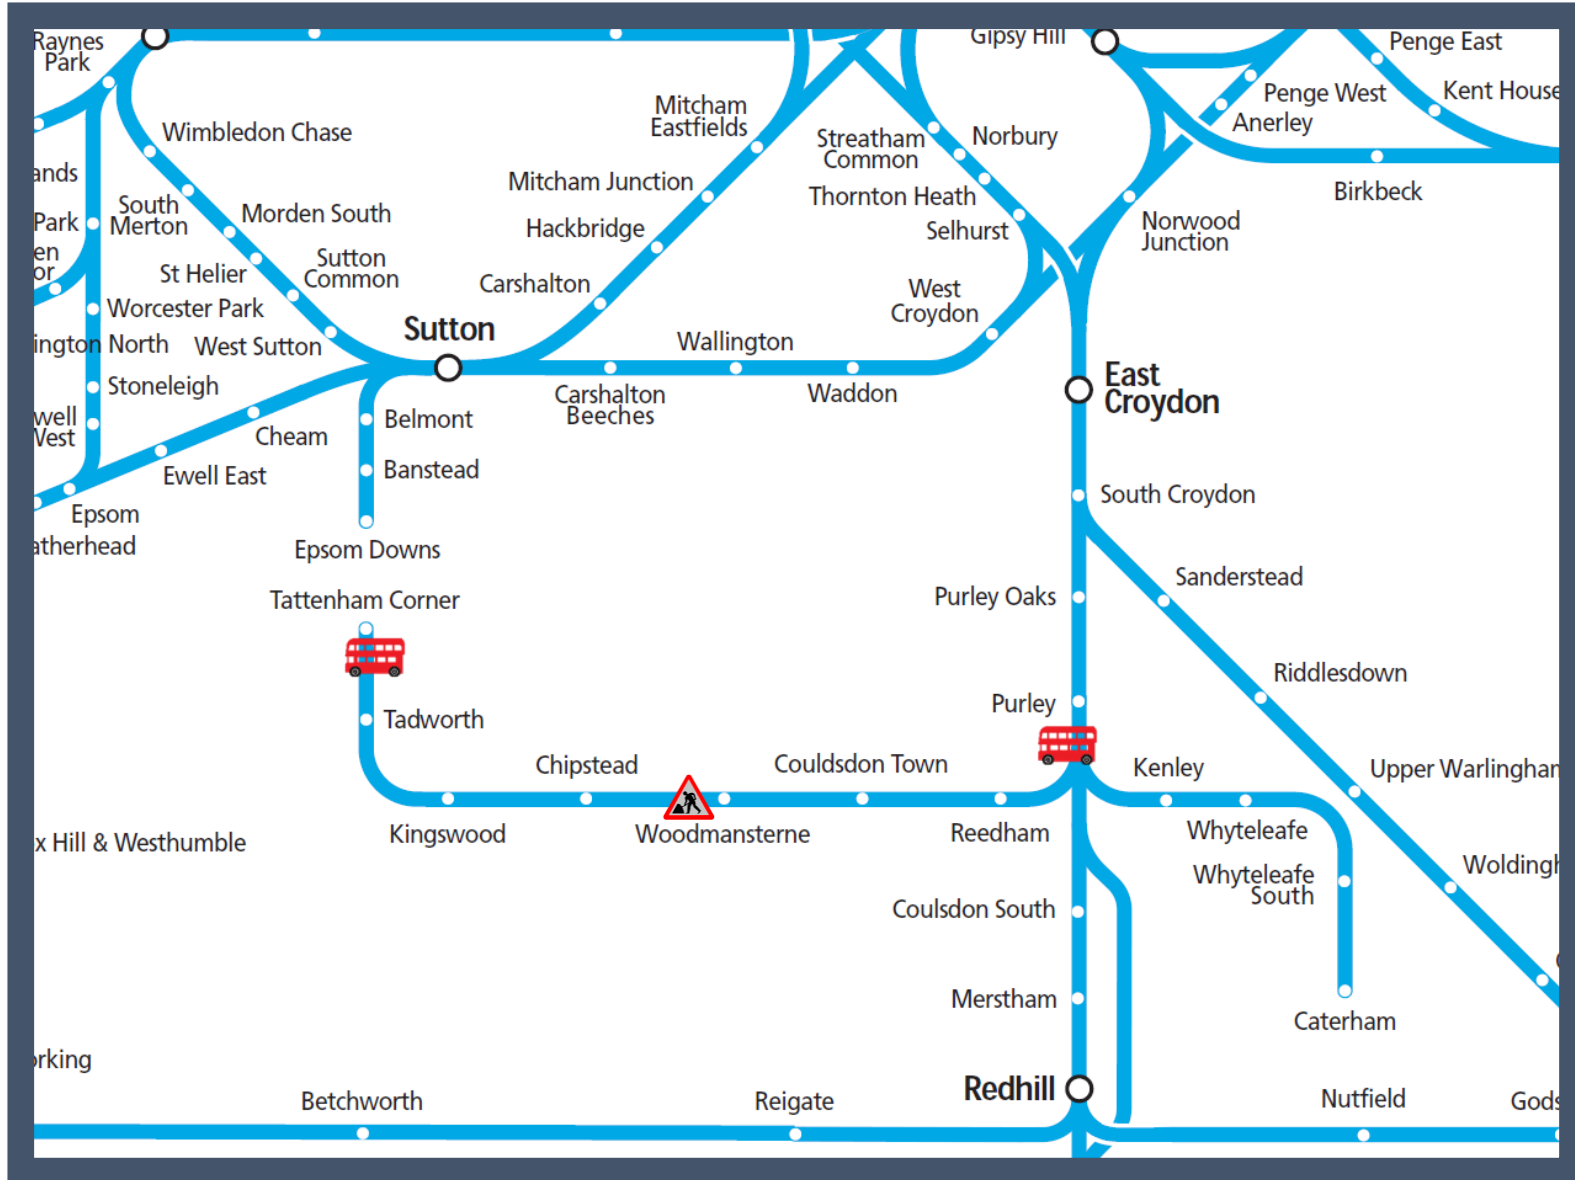

# Buses replace trains between Purley and Tattenham Corner

TOC affected: Southern

Key:

-  Engineering Works
-  Bus Replacement Services