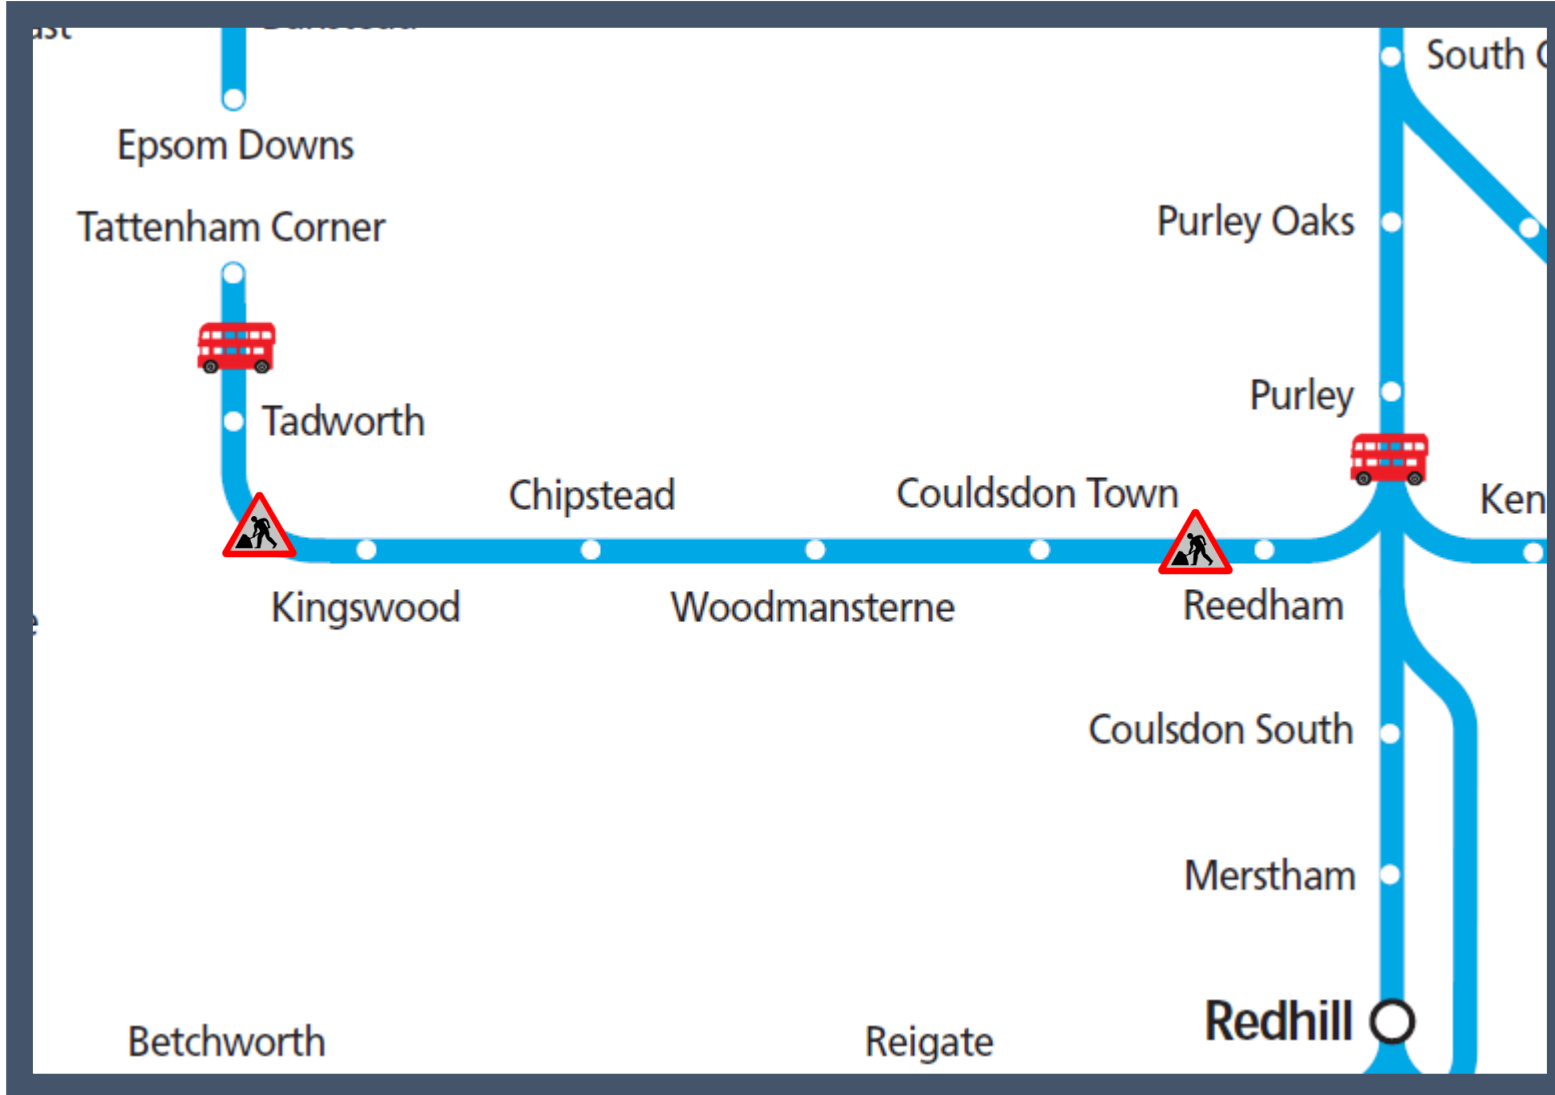

Amended 00:50 Purley to Tattenham Corner
TOC affected: Southern

Key:

-  Engineering Works
-  Bus Replacement Services