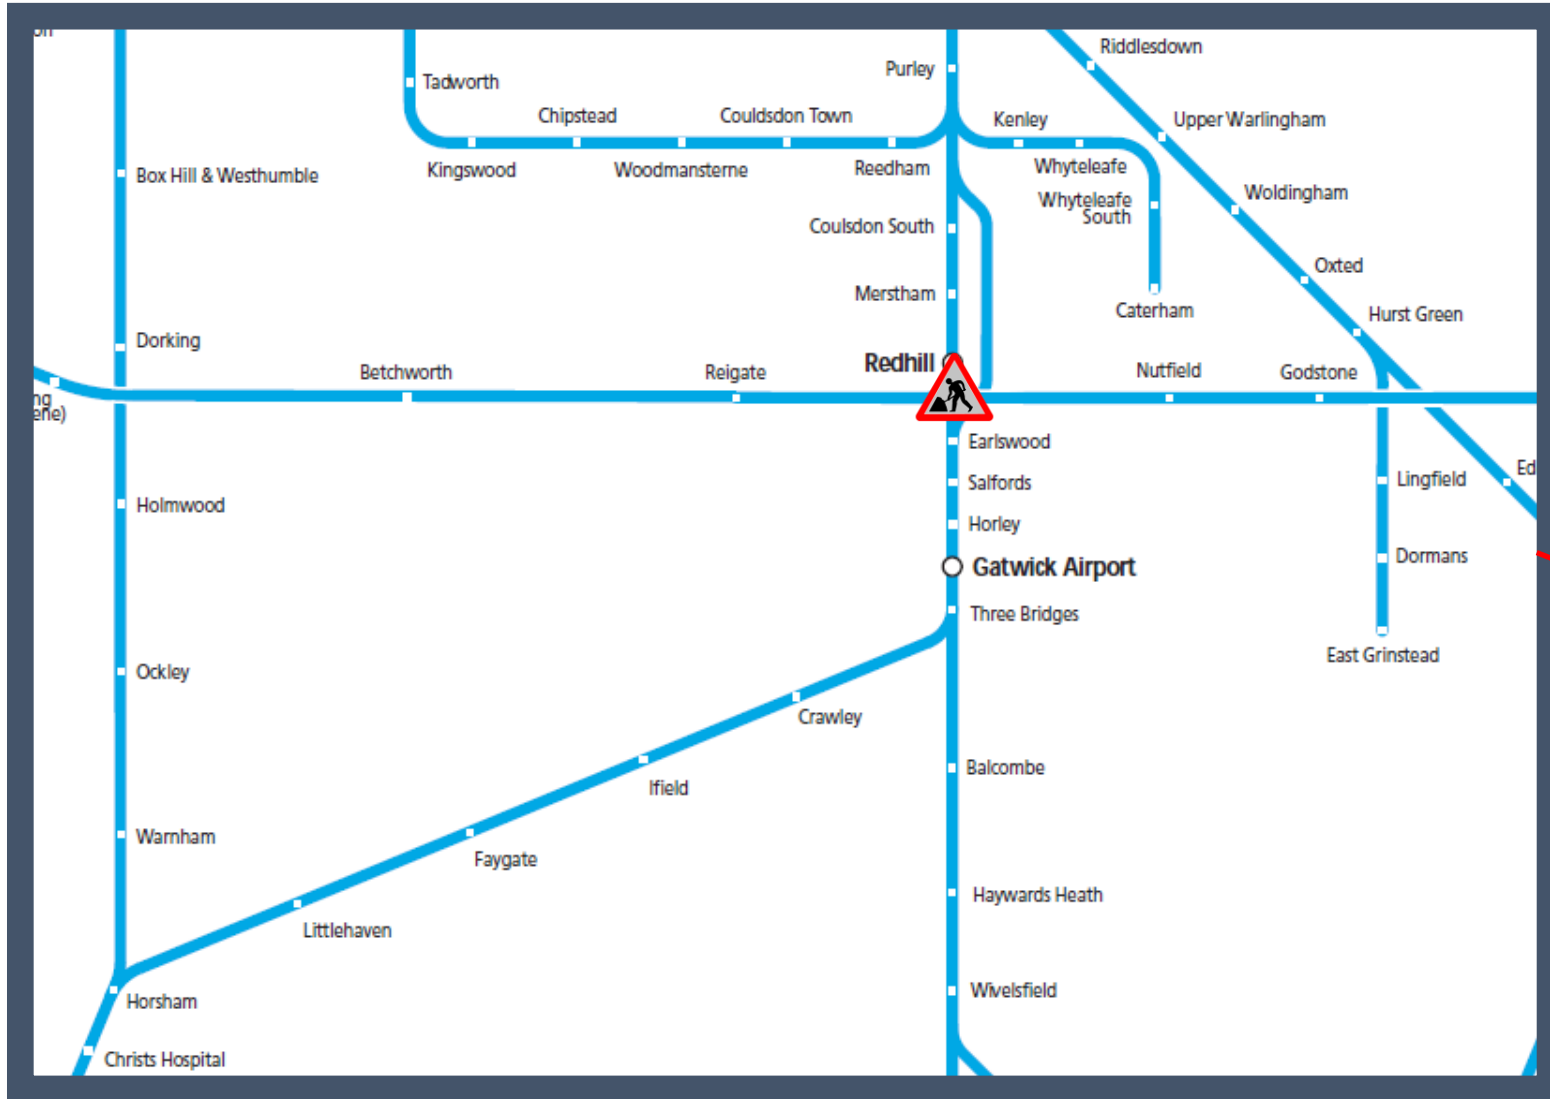

Amended service between Purley and Earlswood

TOC affected: Thameslink

Key:

Engineering Works