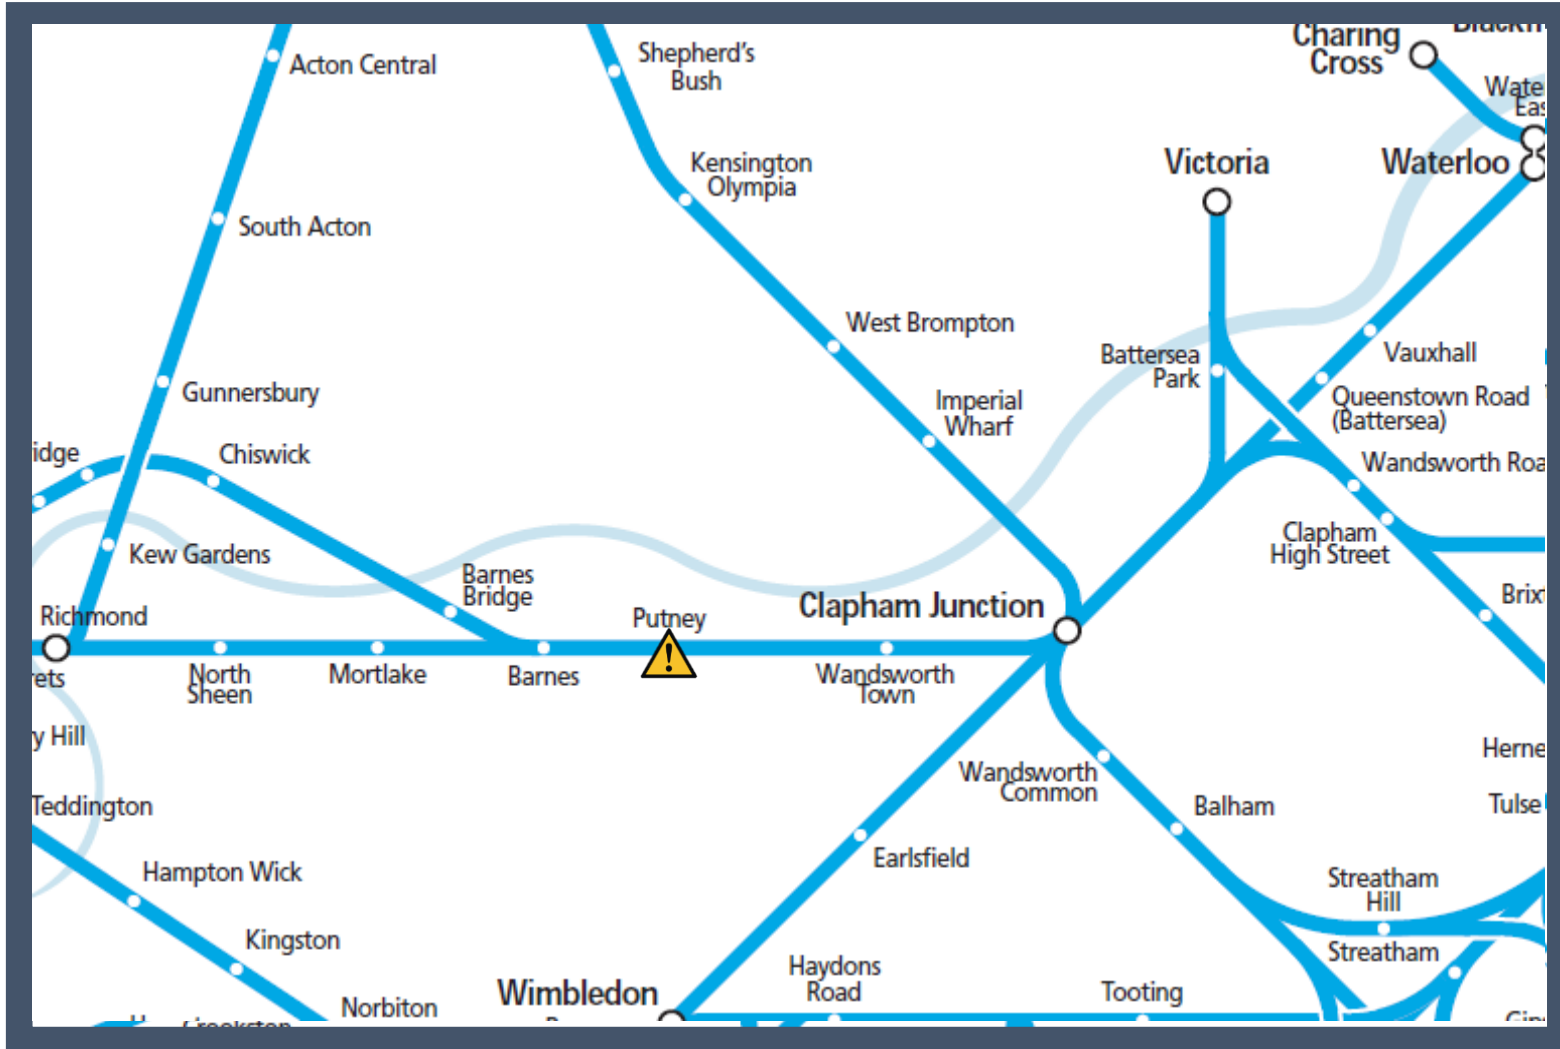

A fault with the signalling system at Putney TOC affected: South Western Railway

Key:

	Disruption
---	------------