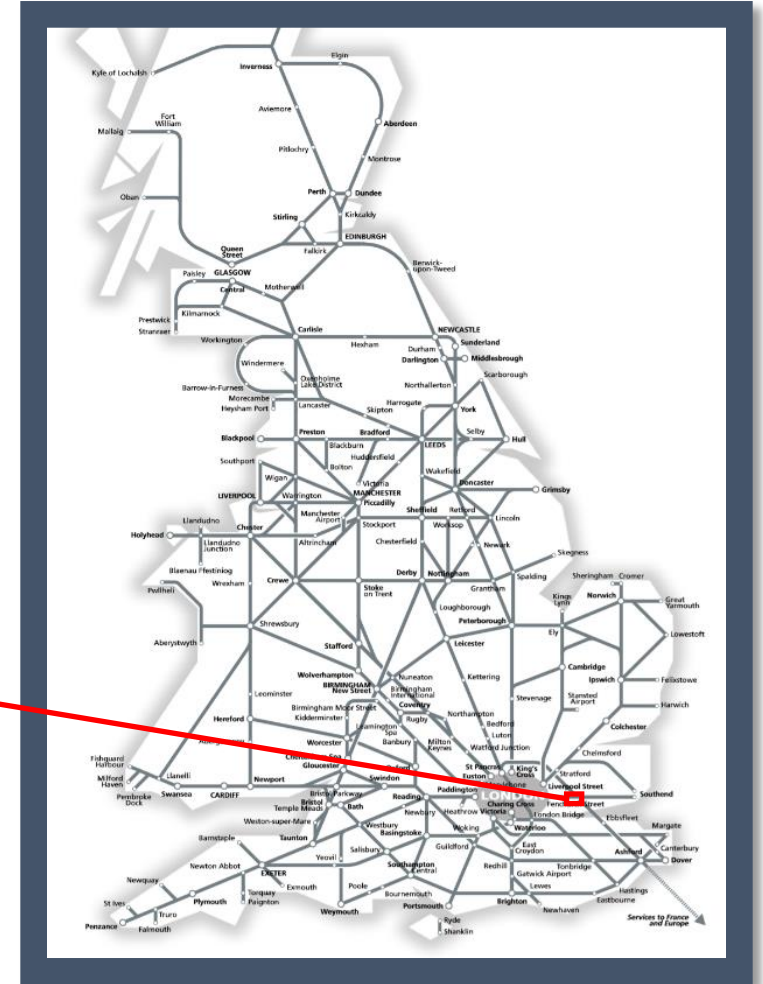

Engineering work is taking place between Barking and Grays via Rainham

TOC affected: c2c

Key:

Engineering Works