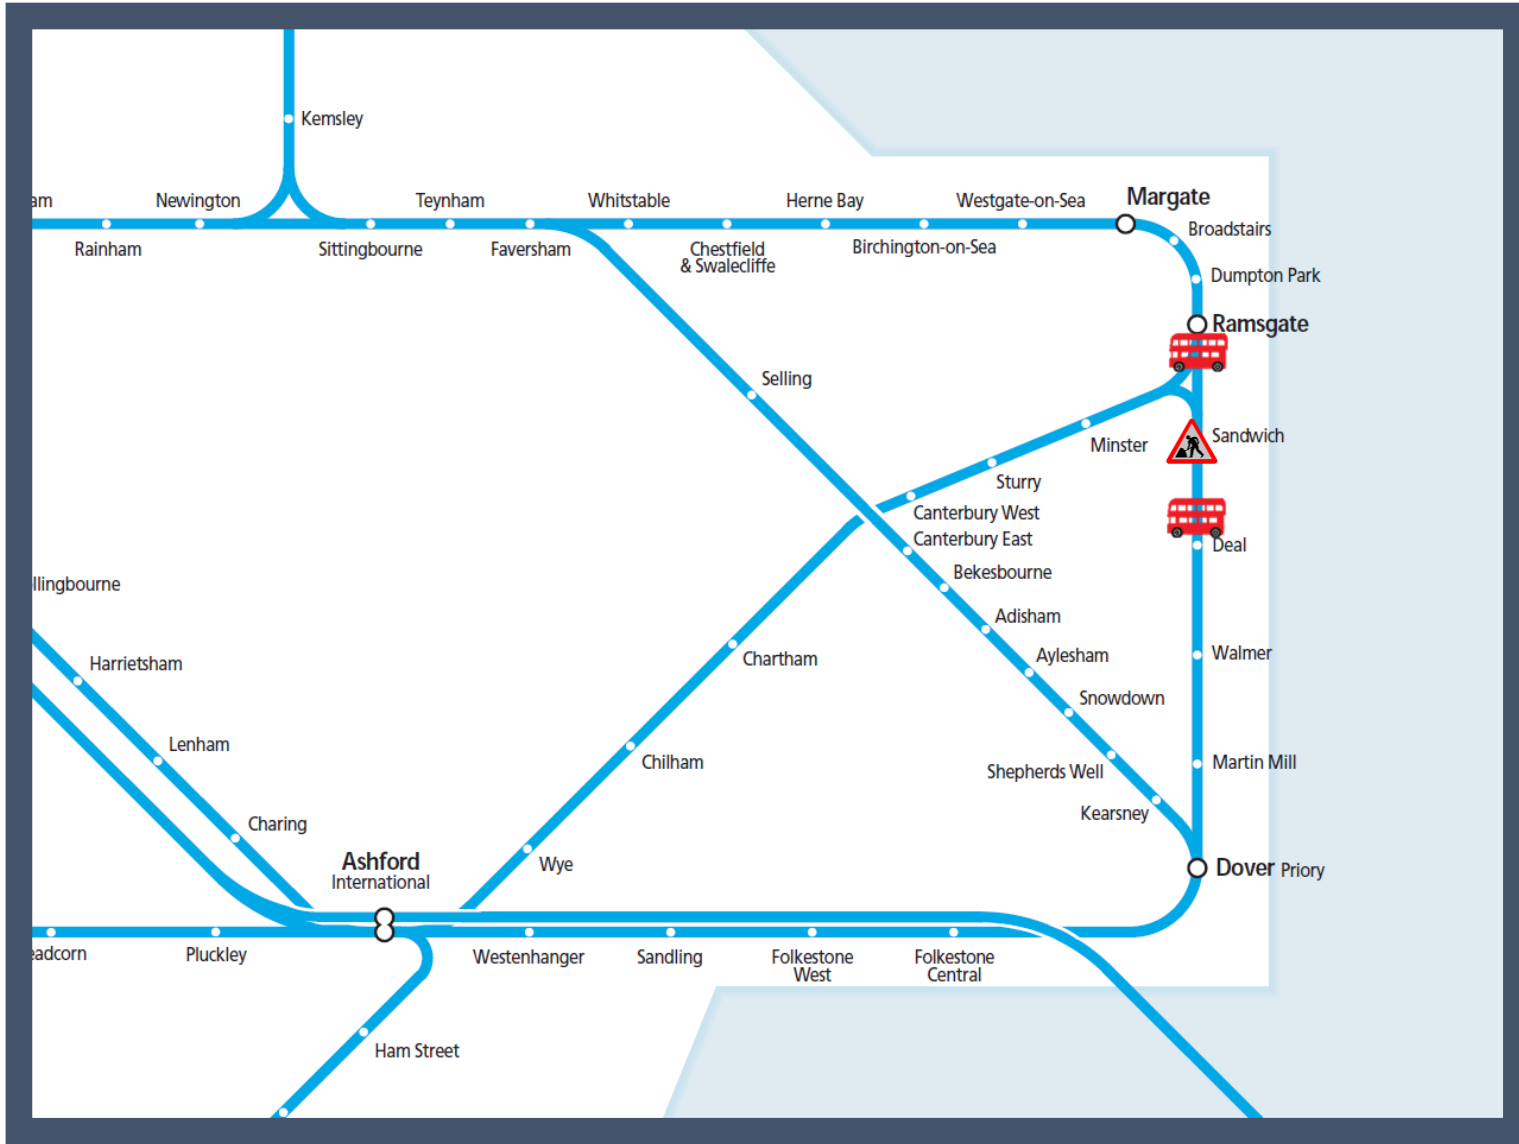

Buses replace trains between Ramsgate and Deal until 08:00

TOC affected: Southeastern

Key:

Engineering Works

Bus Replacement Services