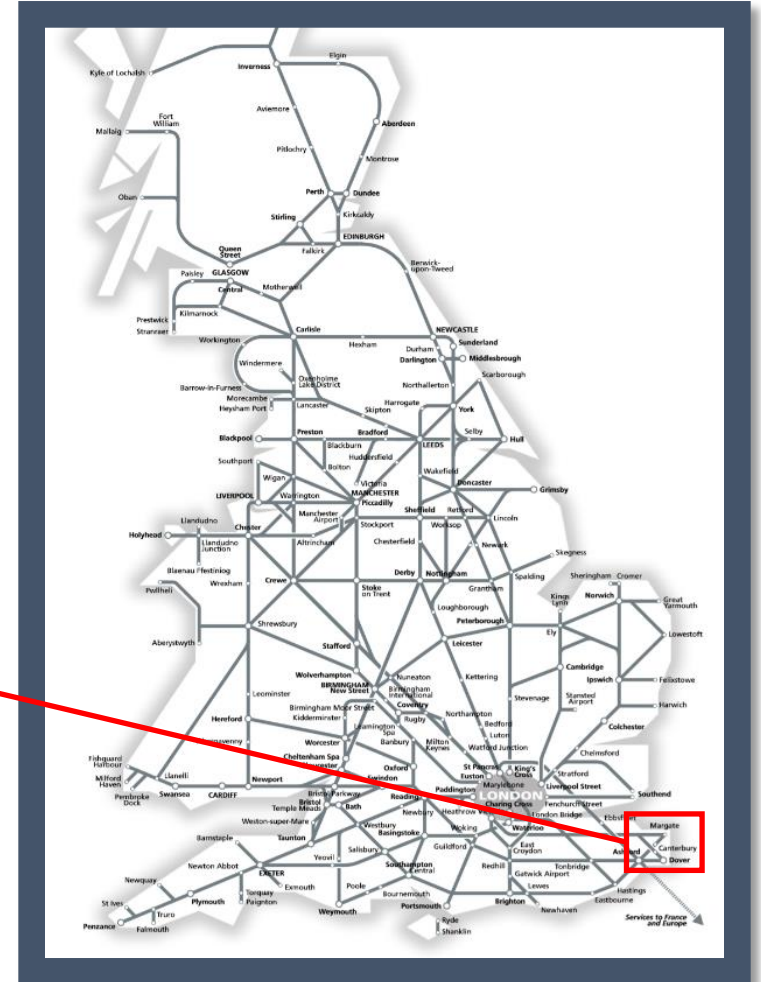

Buses replace trains between Ramsgate and Dover Priory

TOC affected: Southeastern

Key:

Engineering Works

Bus Replacement Services