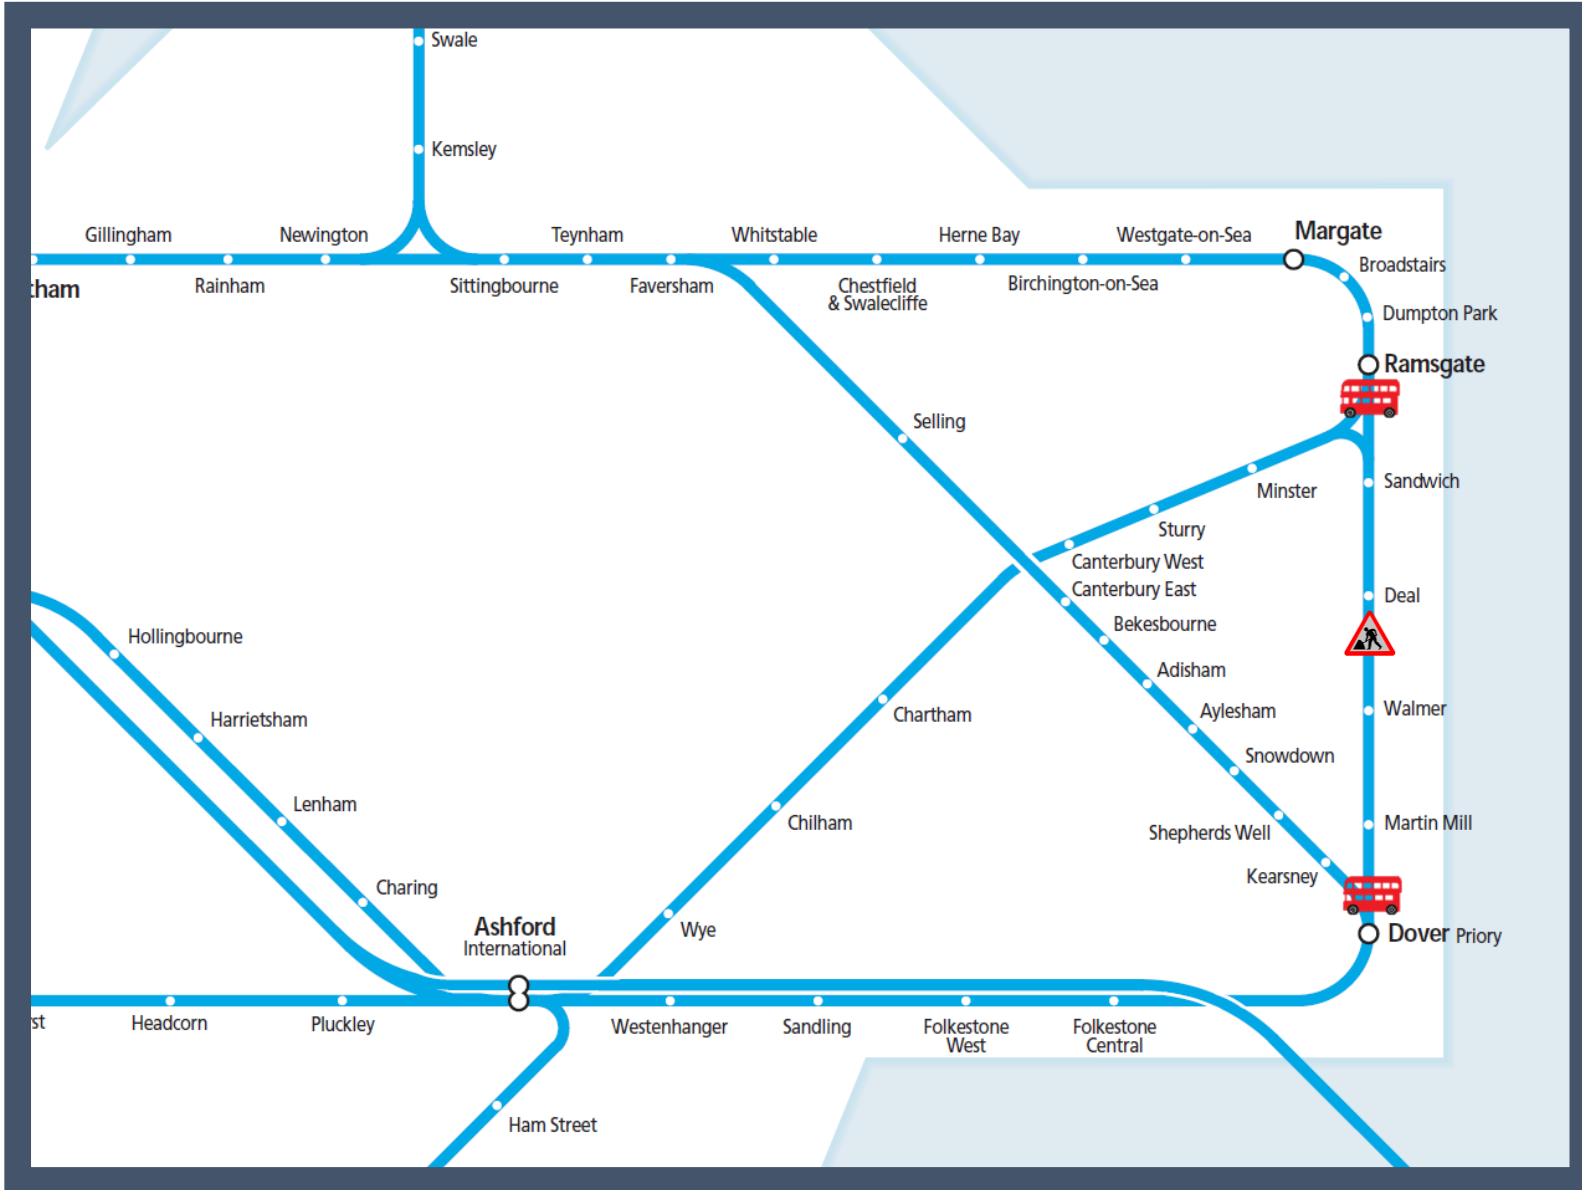

Buses replace trains between Ramsgate and Dover Priory

TOC affected: Southeastern

Key:

Engineering Works

Bus Replacement Services