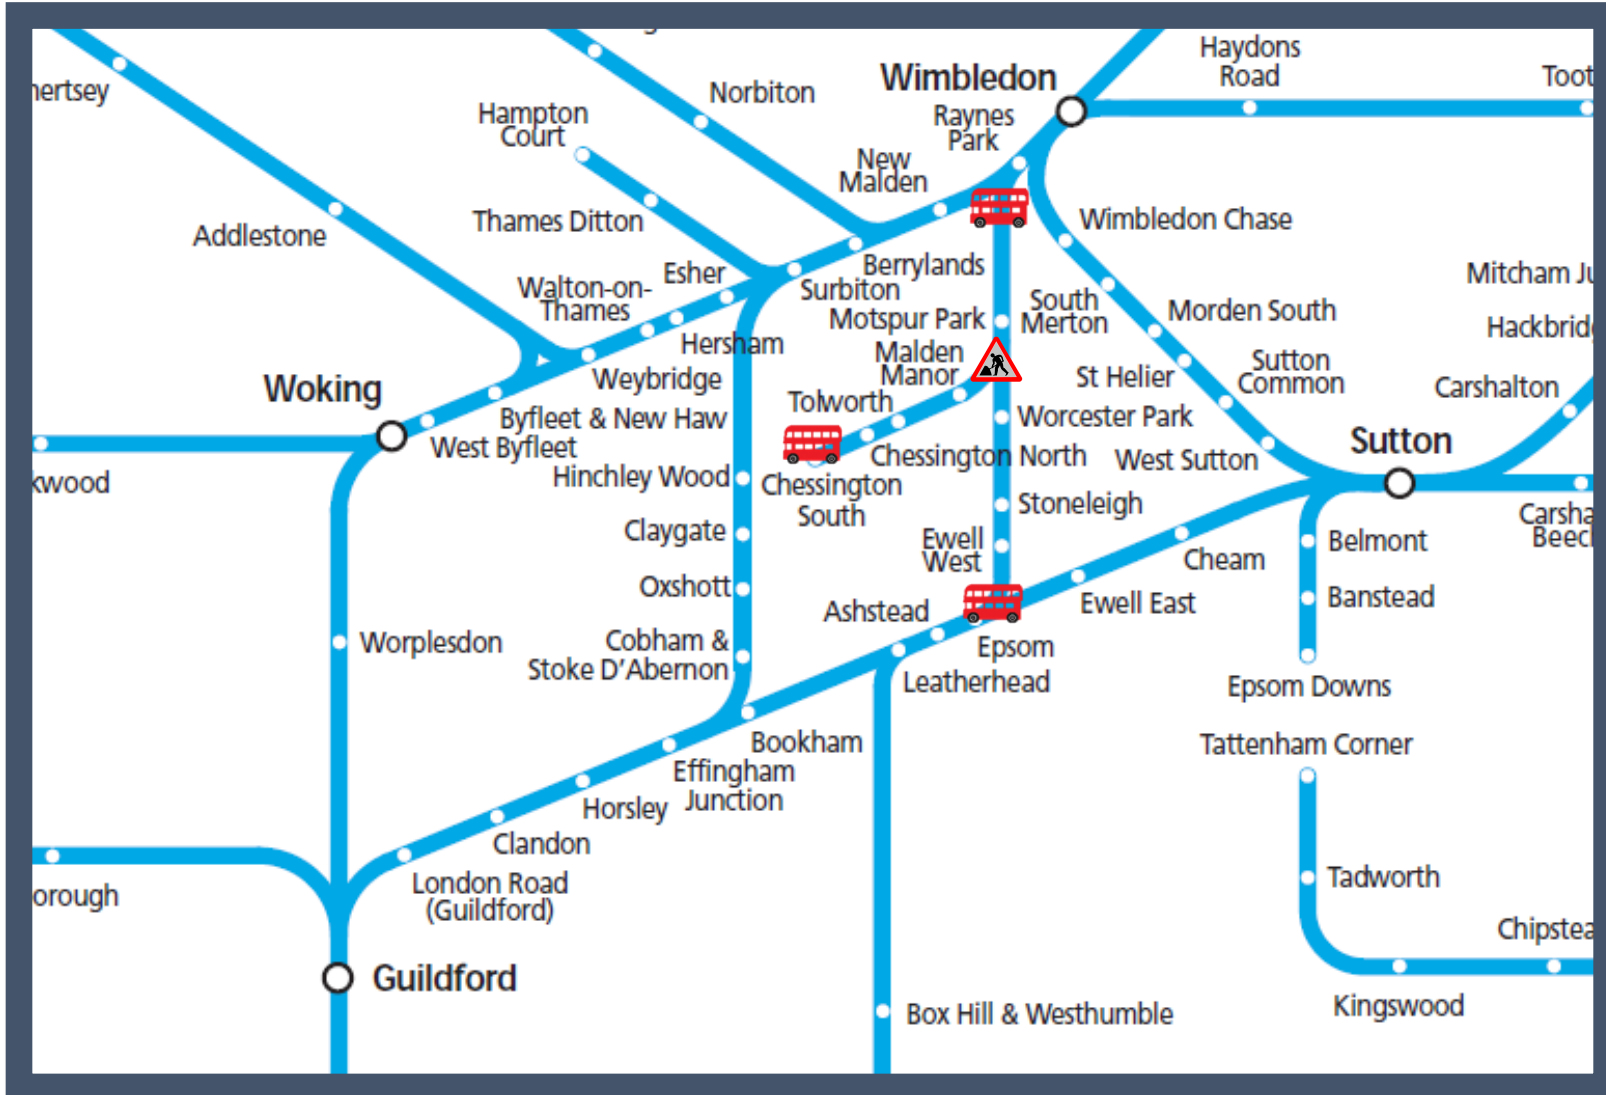

Buses replace trains between Raynes Park and Chessington South / Epsom

TOC affected: South Western Railway

Key:

Engineering Works

Bus Replacement Services