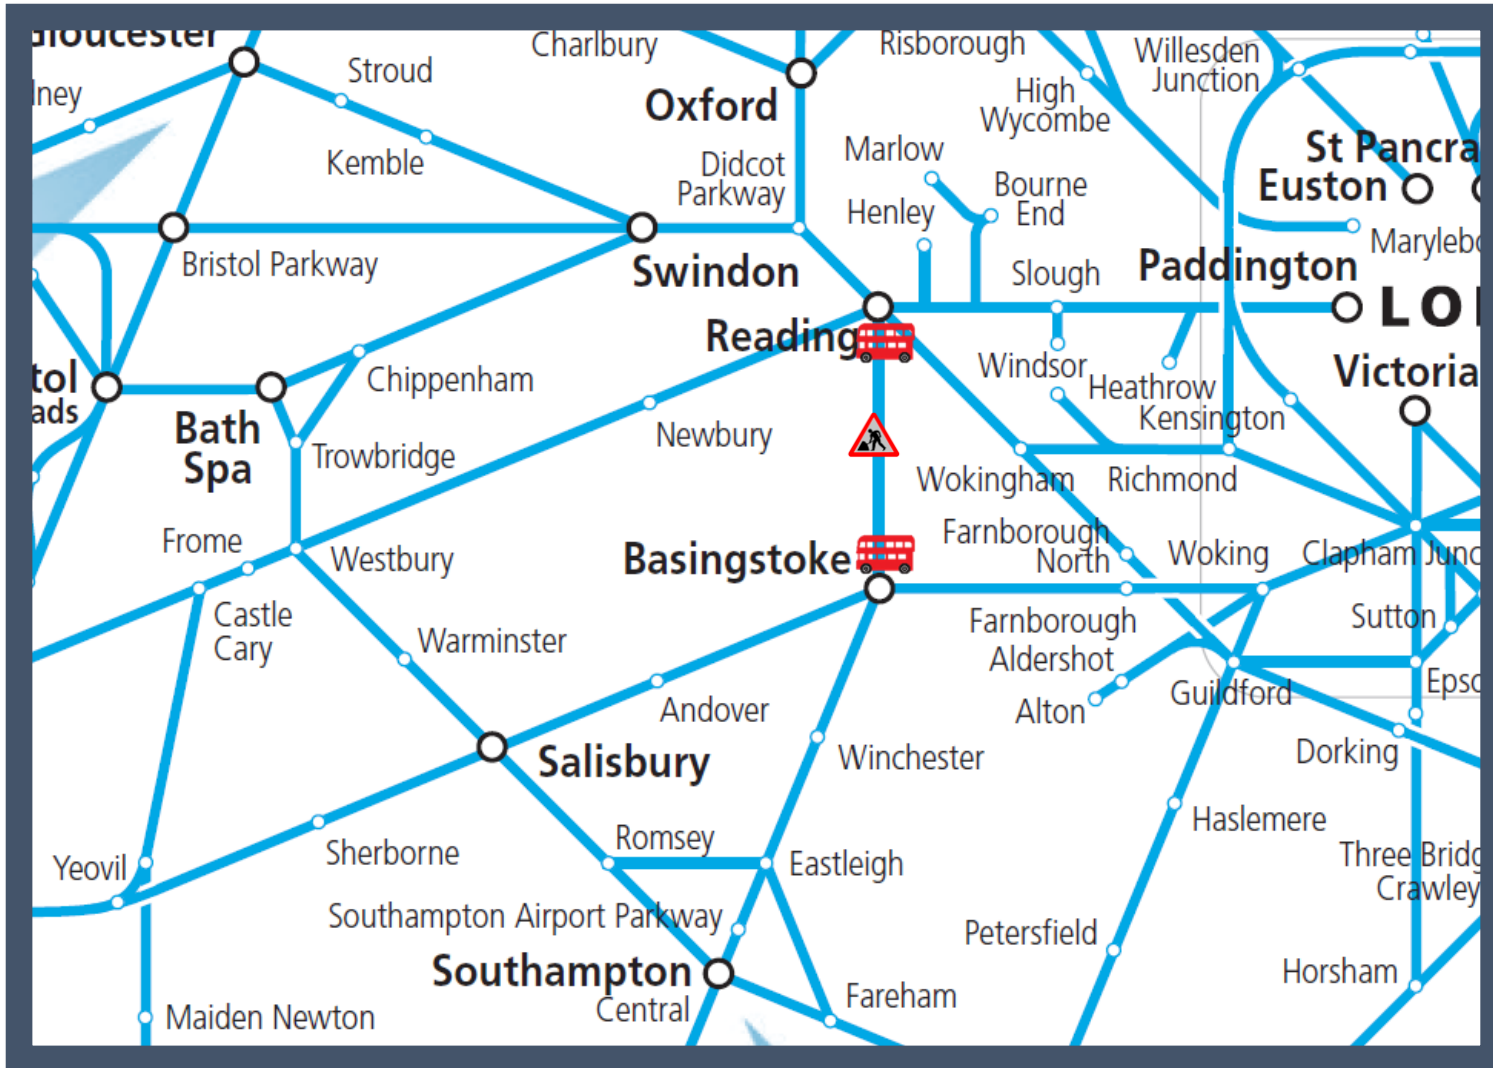

**Buses replace morning and evening trains between Reading and Basingstoke**  
TOC affected: Great Western Railway

Key:

Engineering Works

Bus Replacement Services