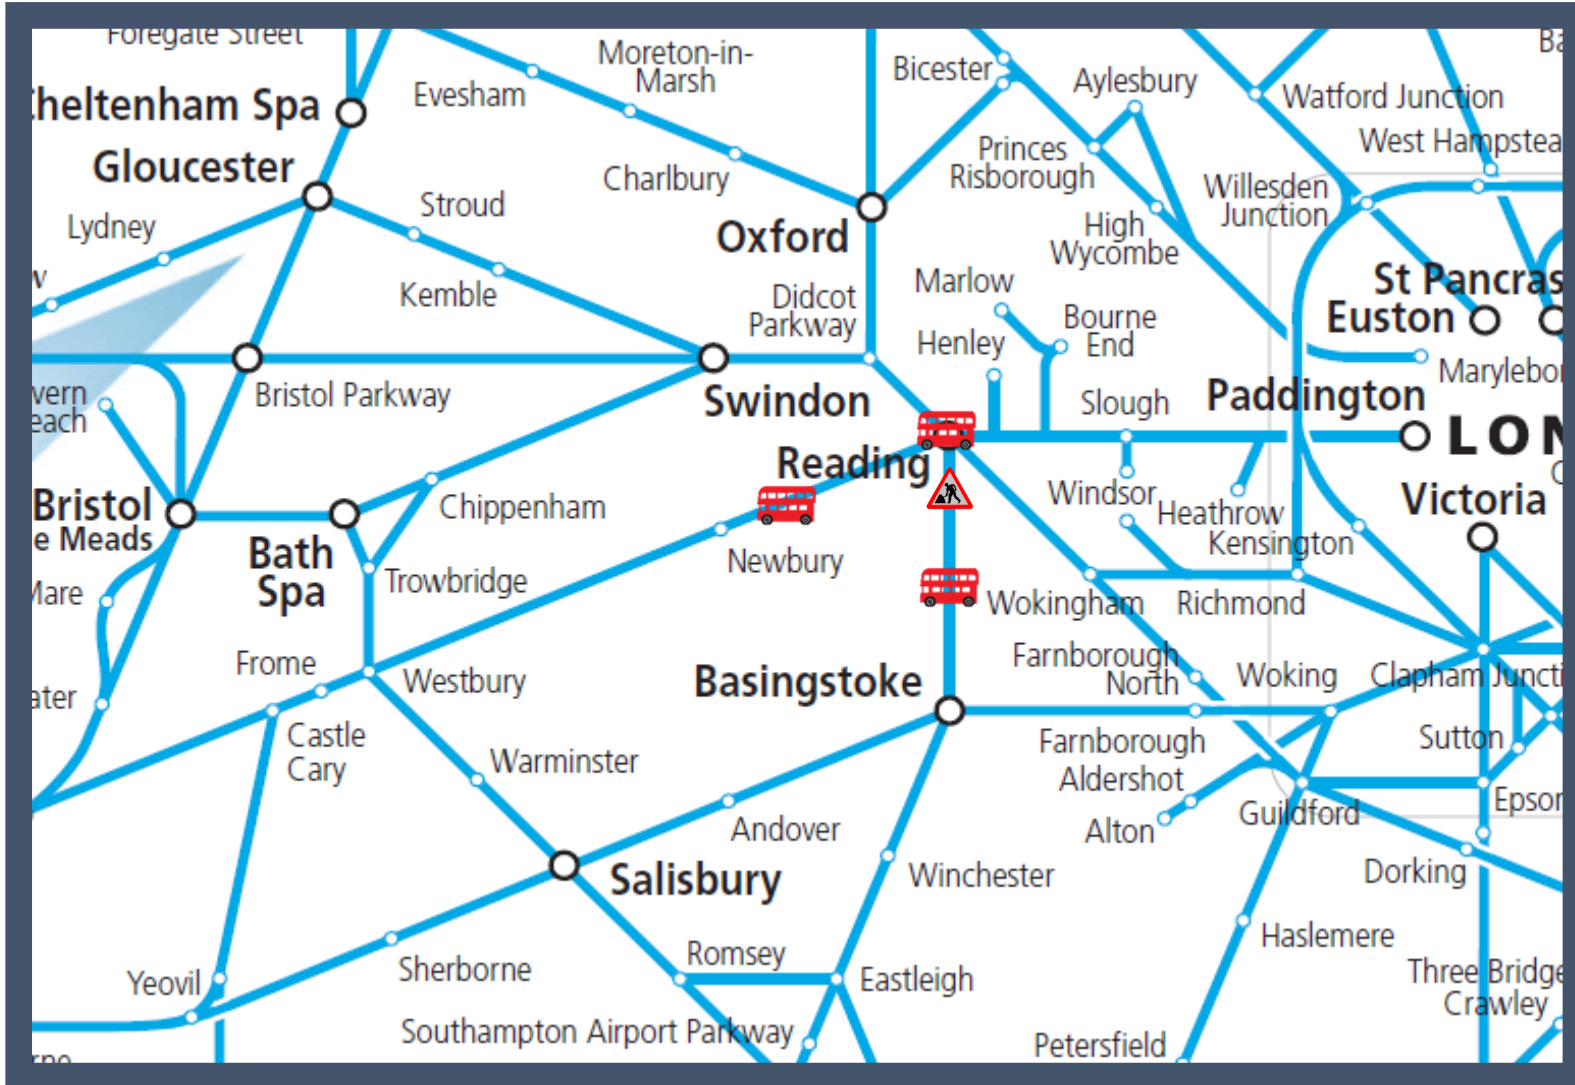

Buses replace trains between Reading and Bedwyn / Basingstoke
TOCs affected: CrossCountry, Great Western Railway

Key:	
	Engineering Works
	Bus Replacement Services