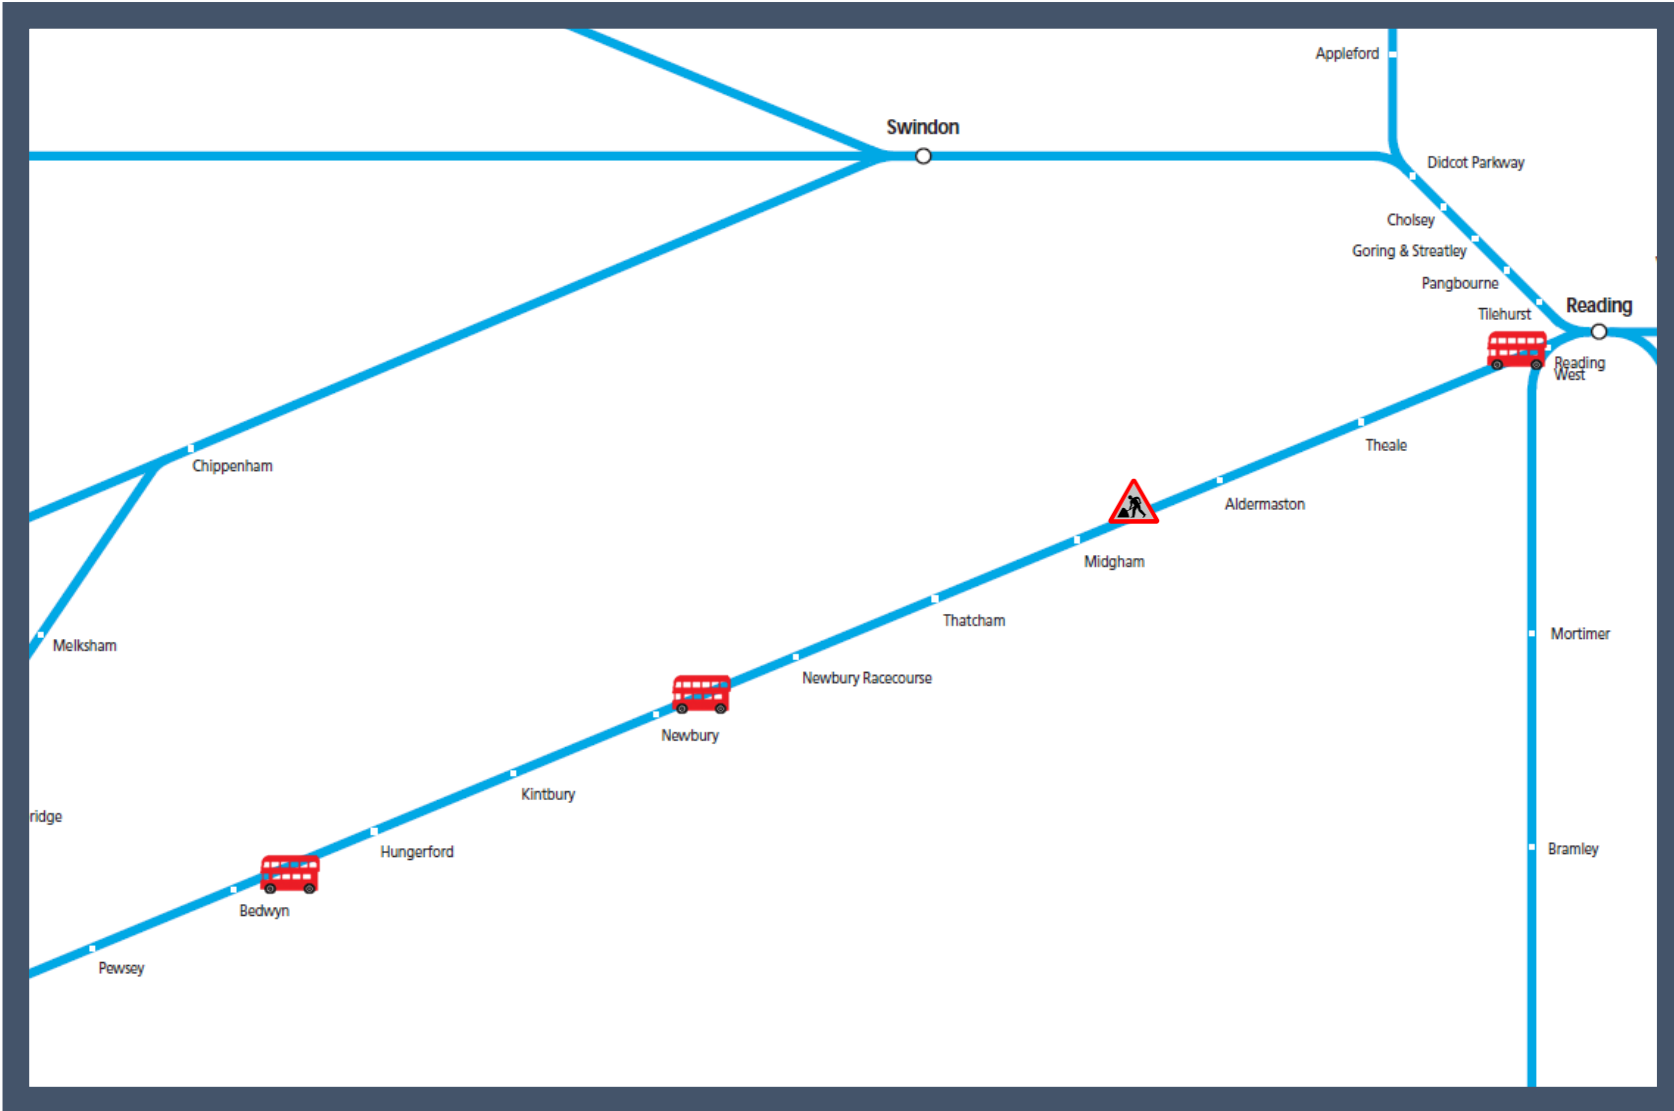

Buses replace morning / evening trains between Reading and Bedwyn

TOC affected: Great Western Railway

Key:

Engineering Works

Bus Replacement Services