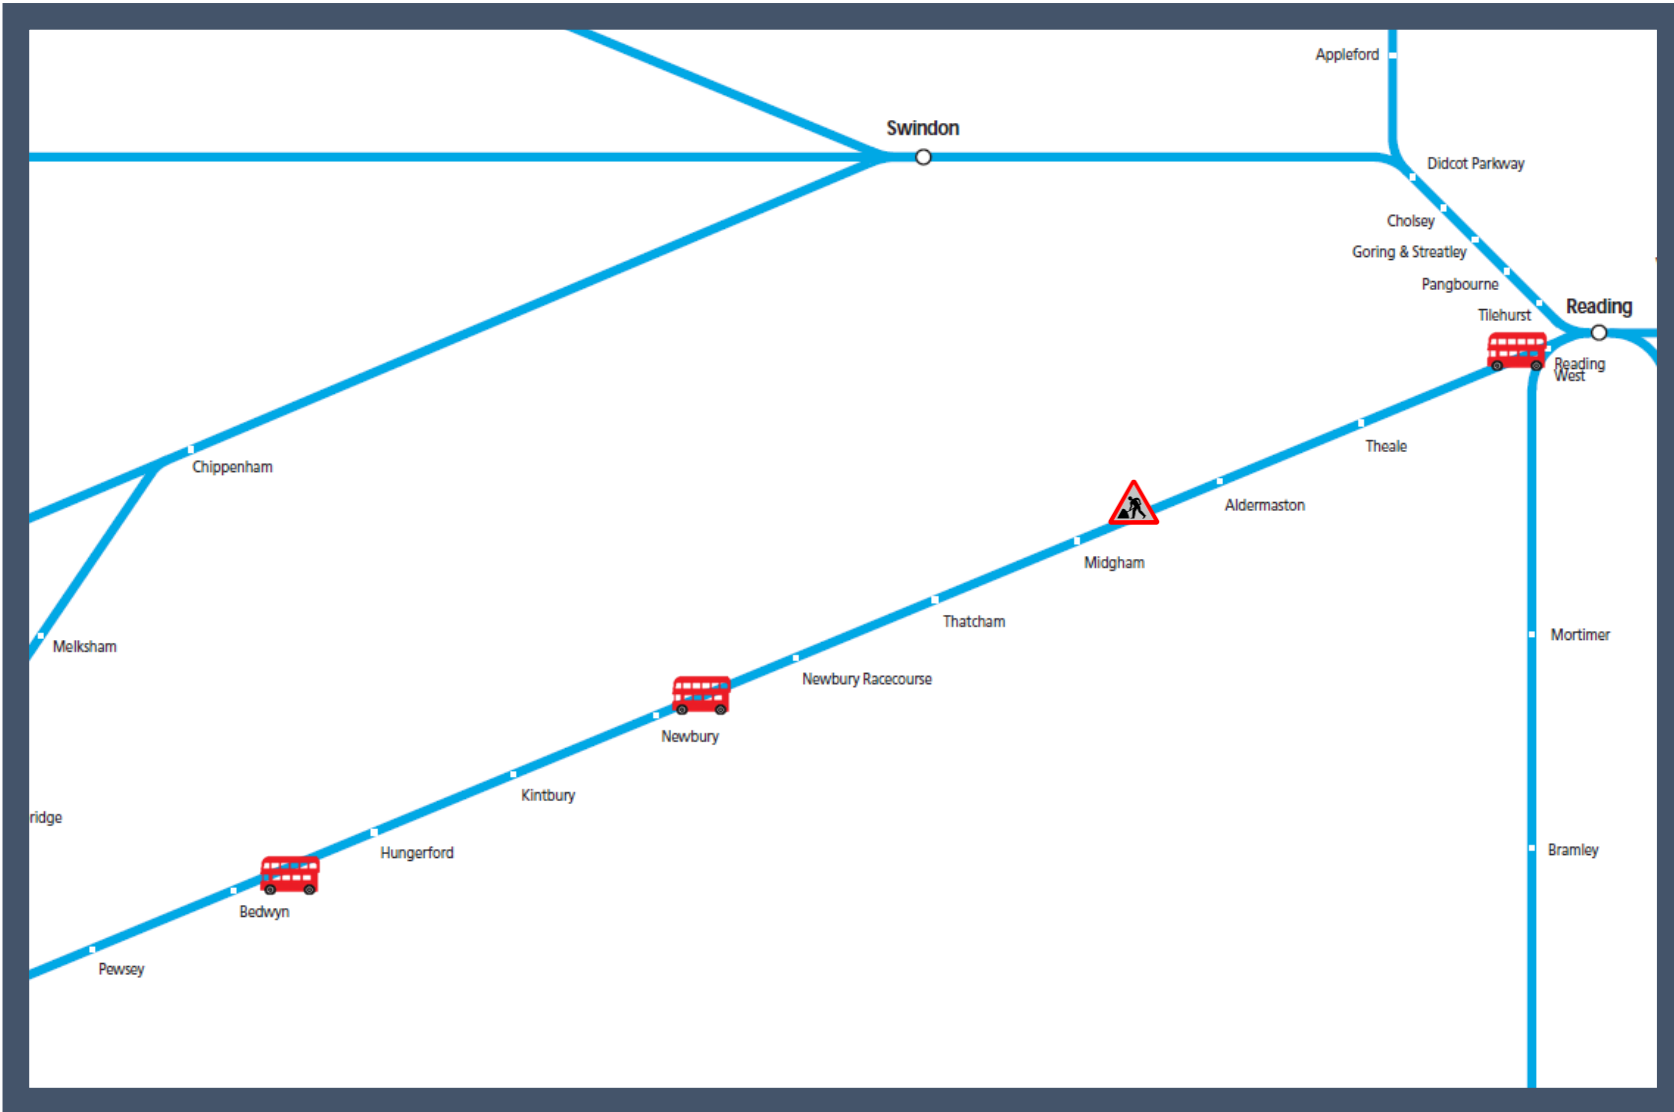

Buses replace trains between Reading and Newbury / Bedwyn from 21:10

TOC affected: Great Western Railway

Key:

	Engineering Works
	Bus Replacement Services