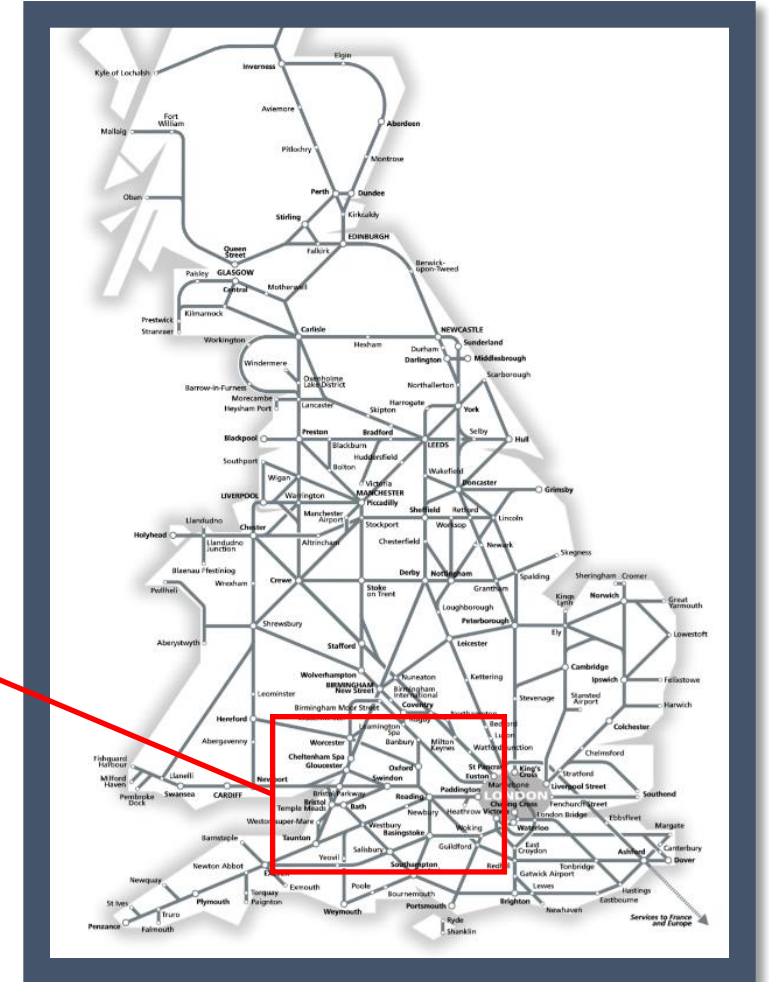

Amended service between Reading and Didcot Parkway

TOC affected: Great Western Railway

Key:

Engineering Works