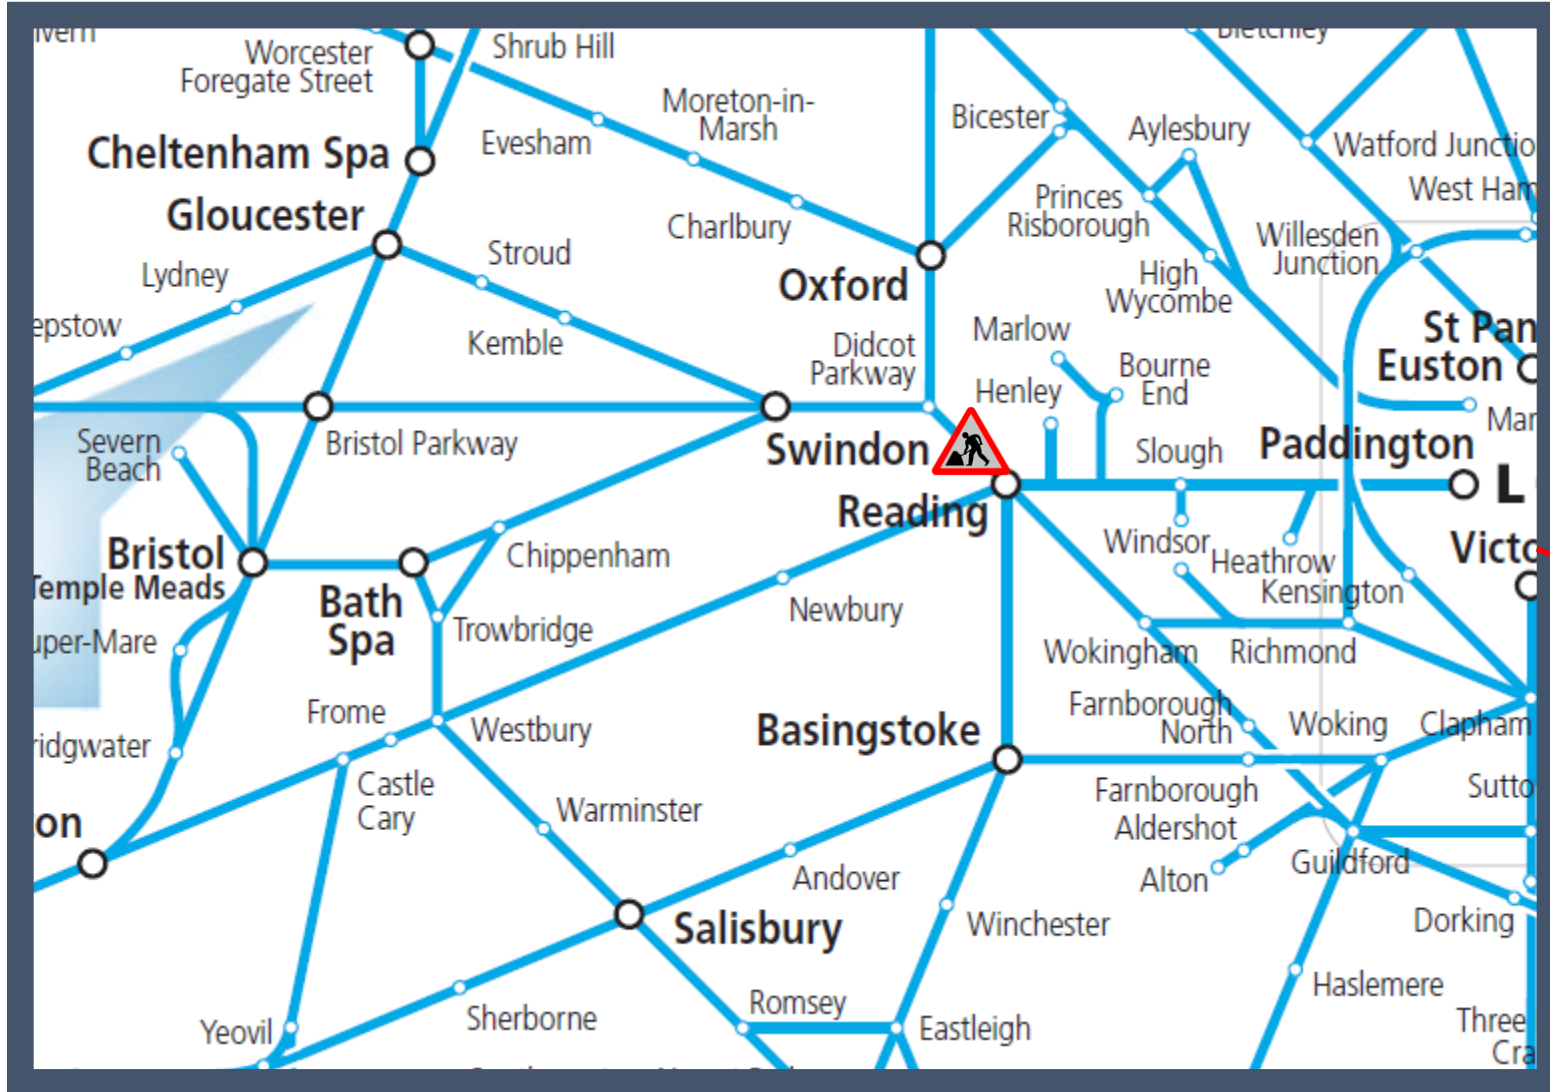

Amended service between Reading and Didcot Parkway

TOC affected: Great Western Railway

Key:

Engineering Works