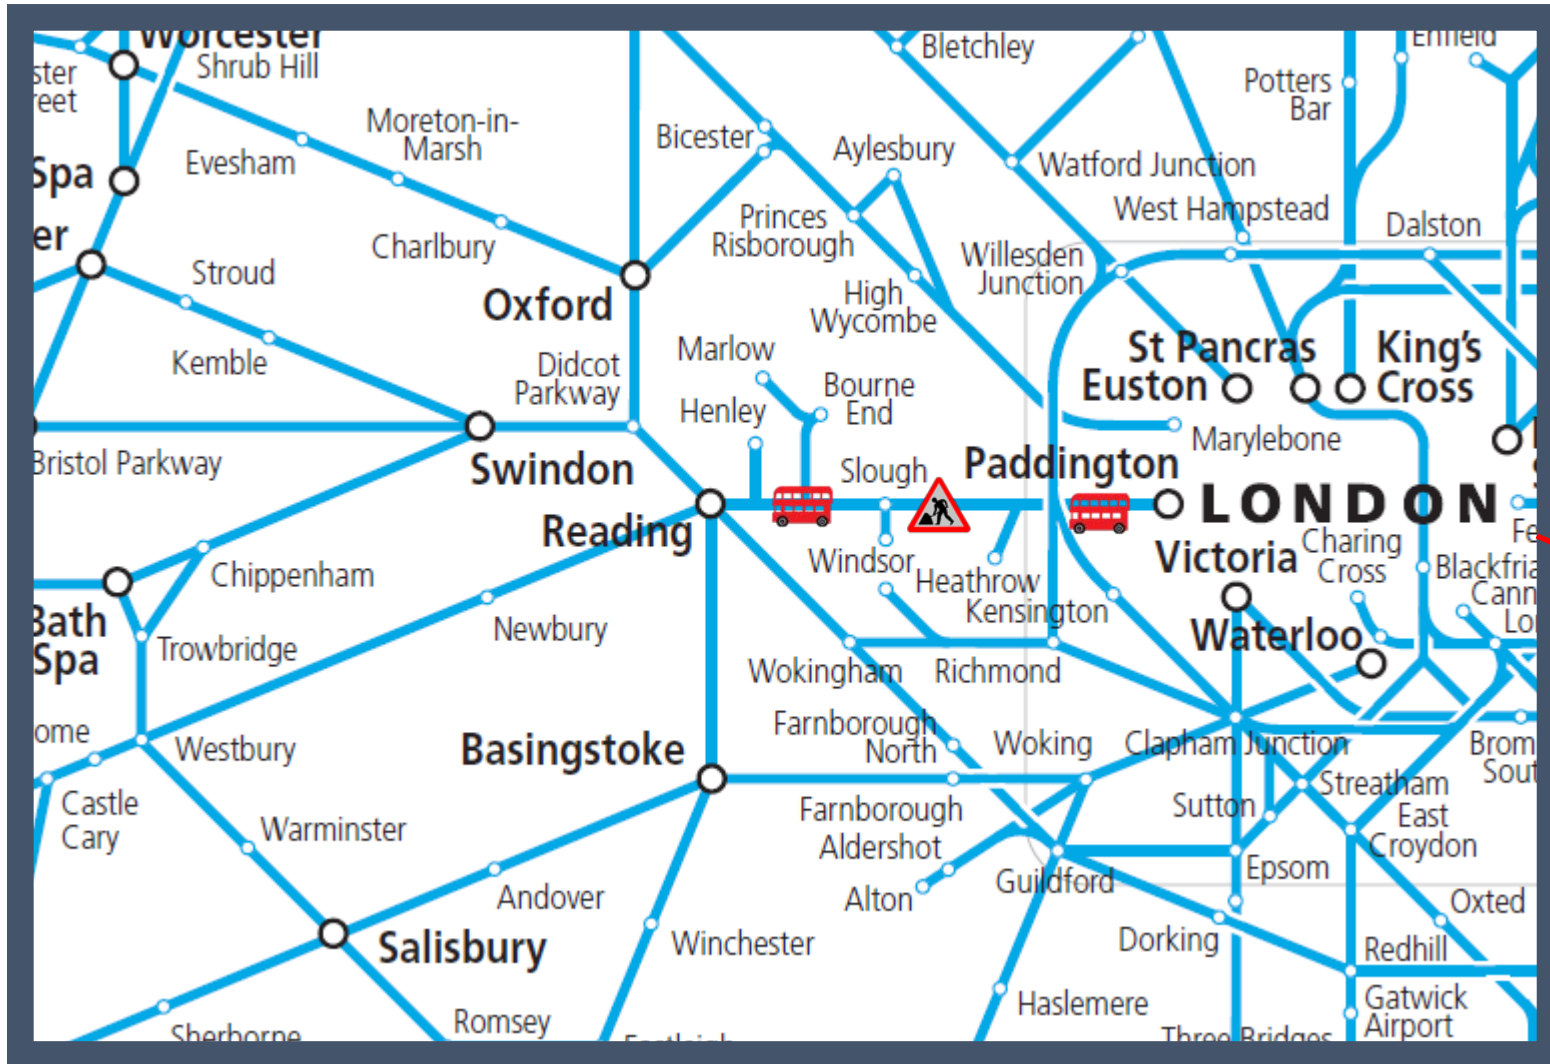

Buses replace trains between London Paddington and Reading

TOC affected: Great Western Railway

Key:

Engineering Works

Bus Replacement Services