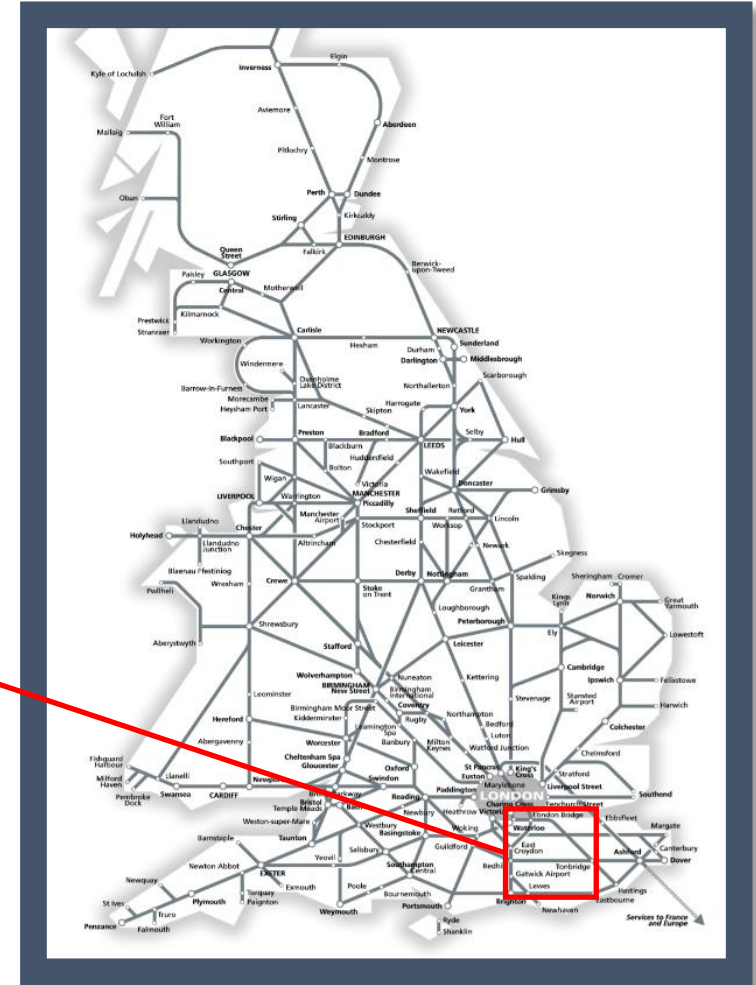

# Buses replace overnight trains between Redhill and Horley

TOCs affected: Southern, Thameslink

Key:

Engineering Works

Bus Replacement Services