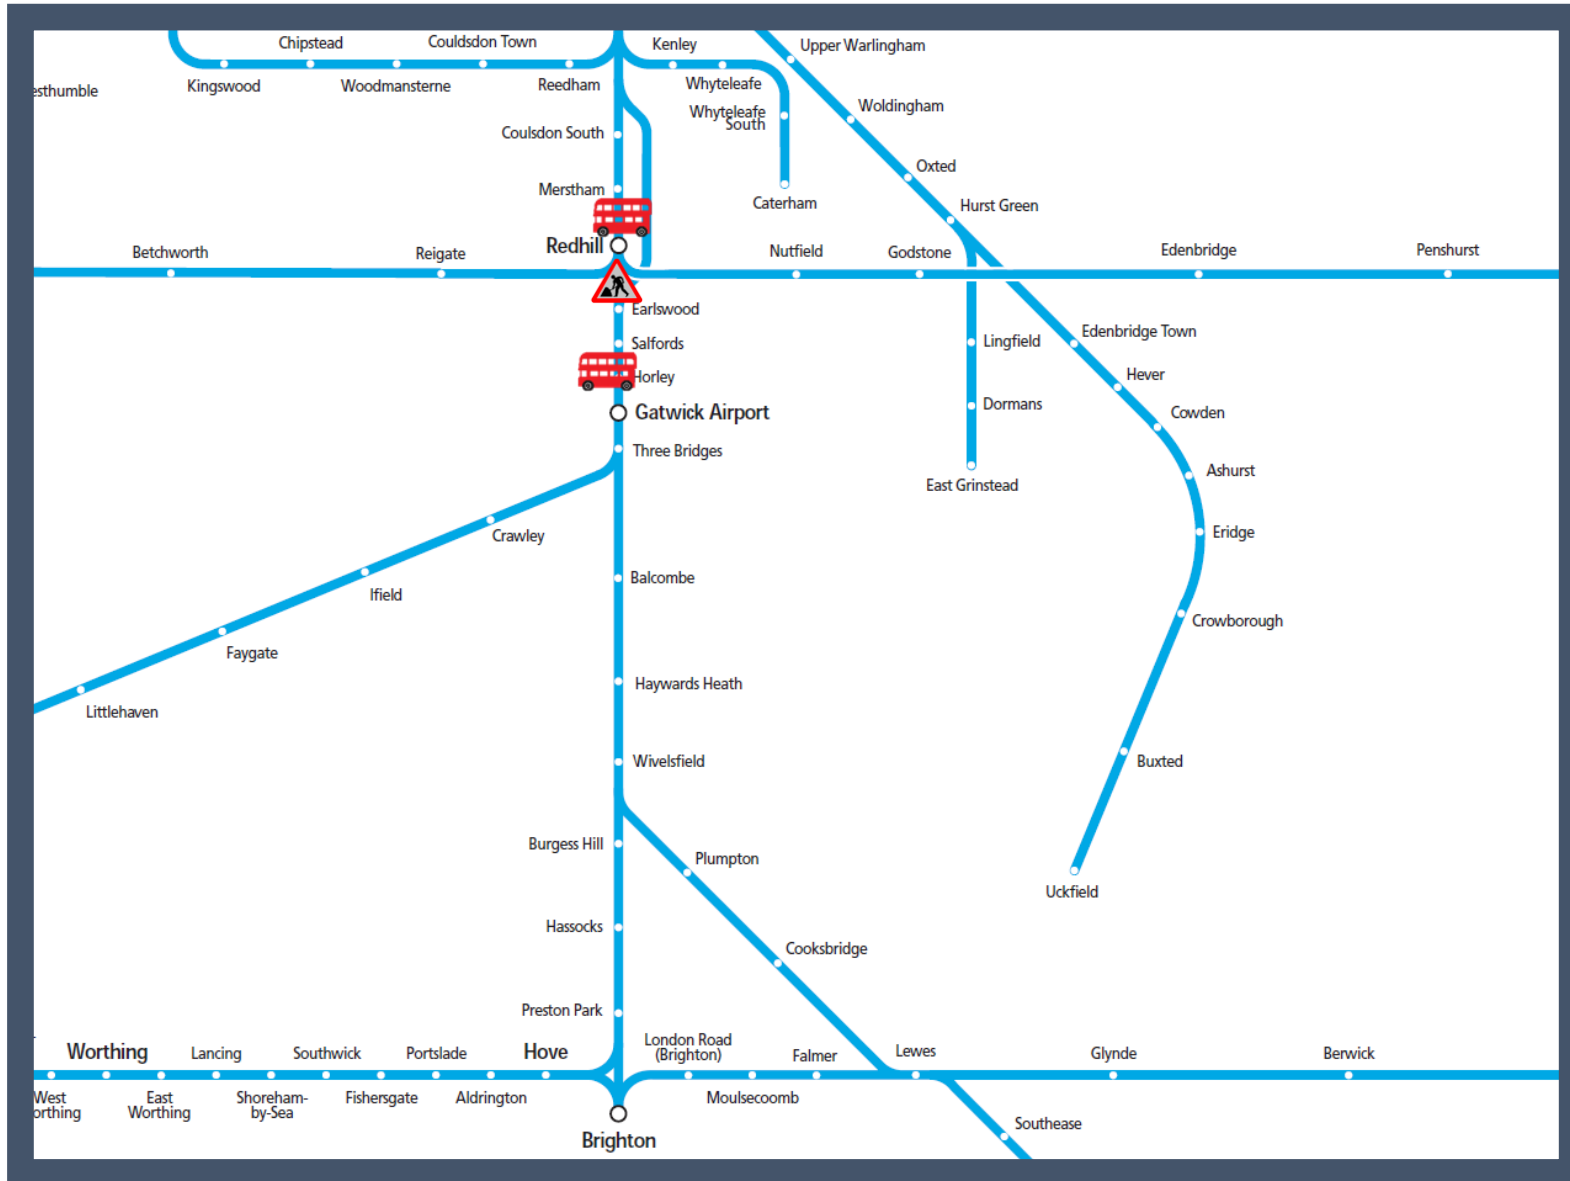

# Buses replace overnight trains between Redhill and Horley

TOCs affected: Southern, Thameslink

Key:

Engineering Works

Bus Replacement Services