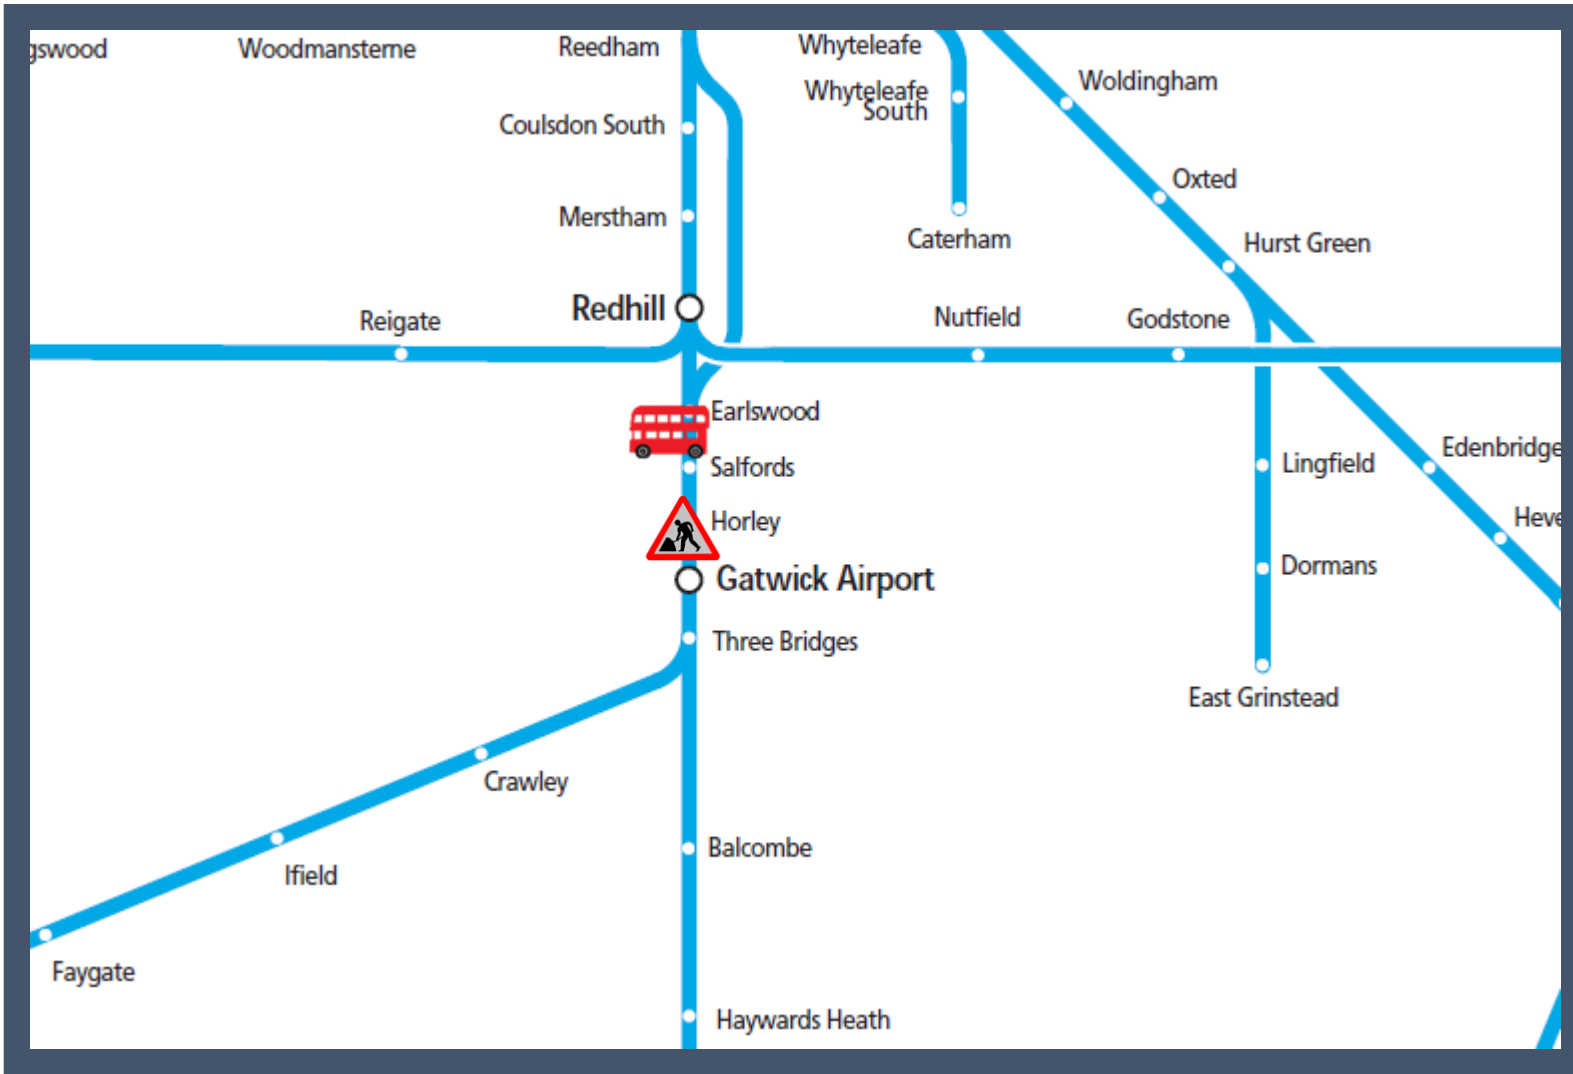

Buses replace trains between Redhill and Three Bridges
 TOCs affected: Gatwick Express, Southern, Thameslink

Key:	
	Engineering Works
	Bus Replacement Services