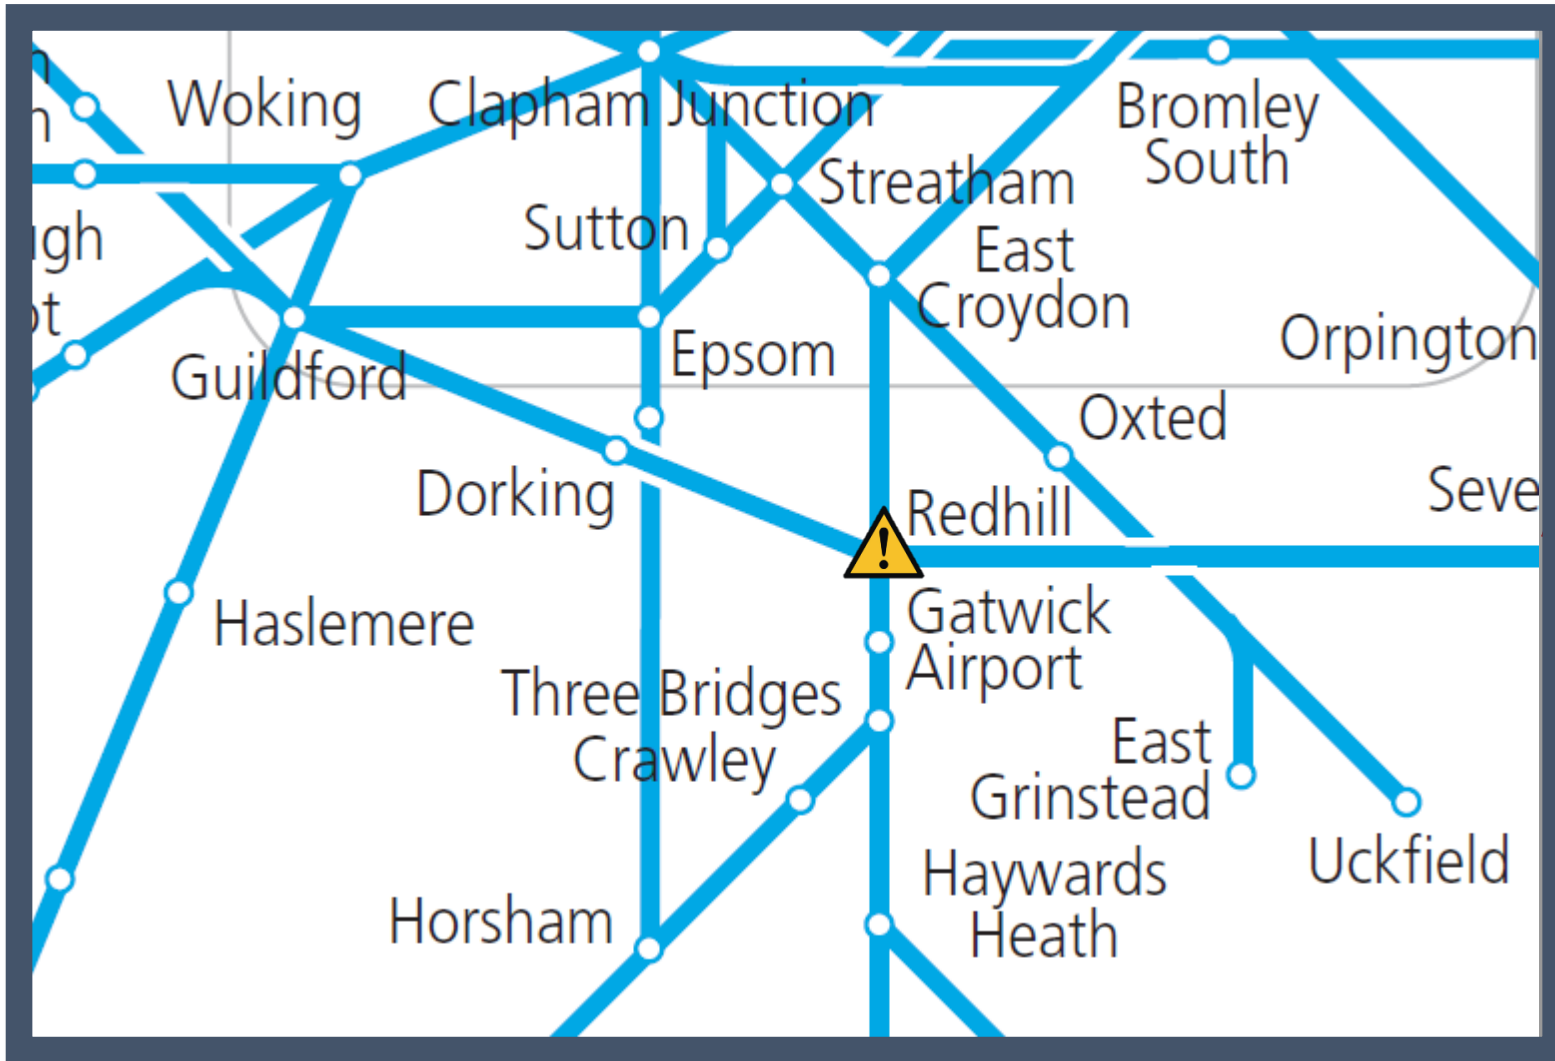

A fault with the signalling system at Redhill

TOCs affected: Southern, Thameslink

Key:

Disruption