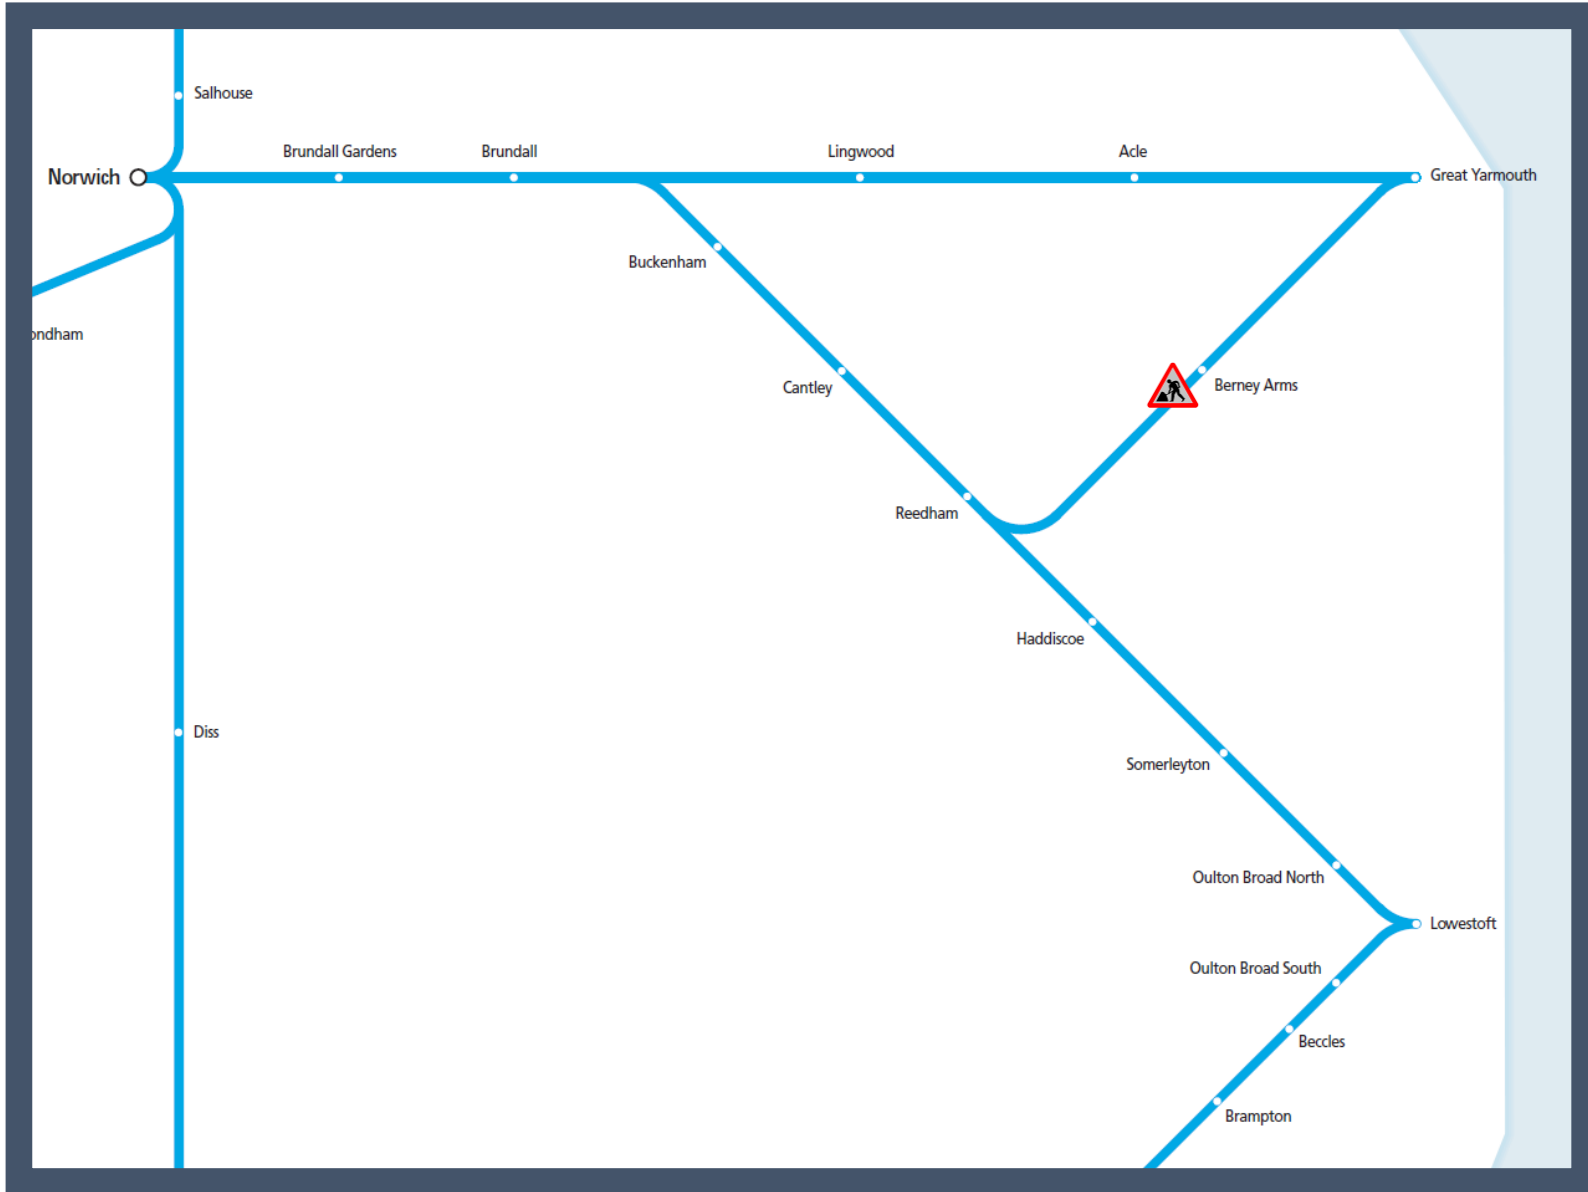

No trains Reedham and Great Yarmouth

TOC affected: Greater Anglia

Key:

Engineering Works