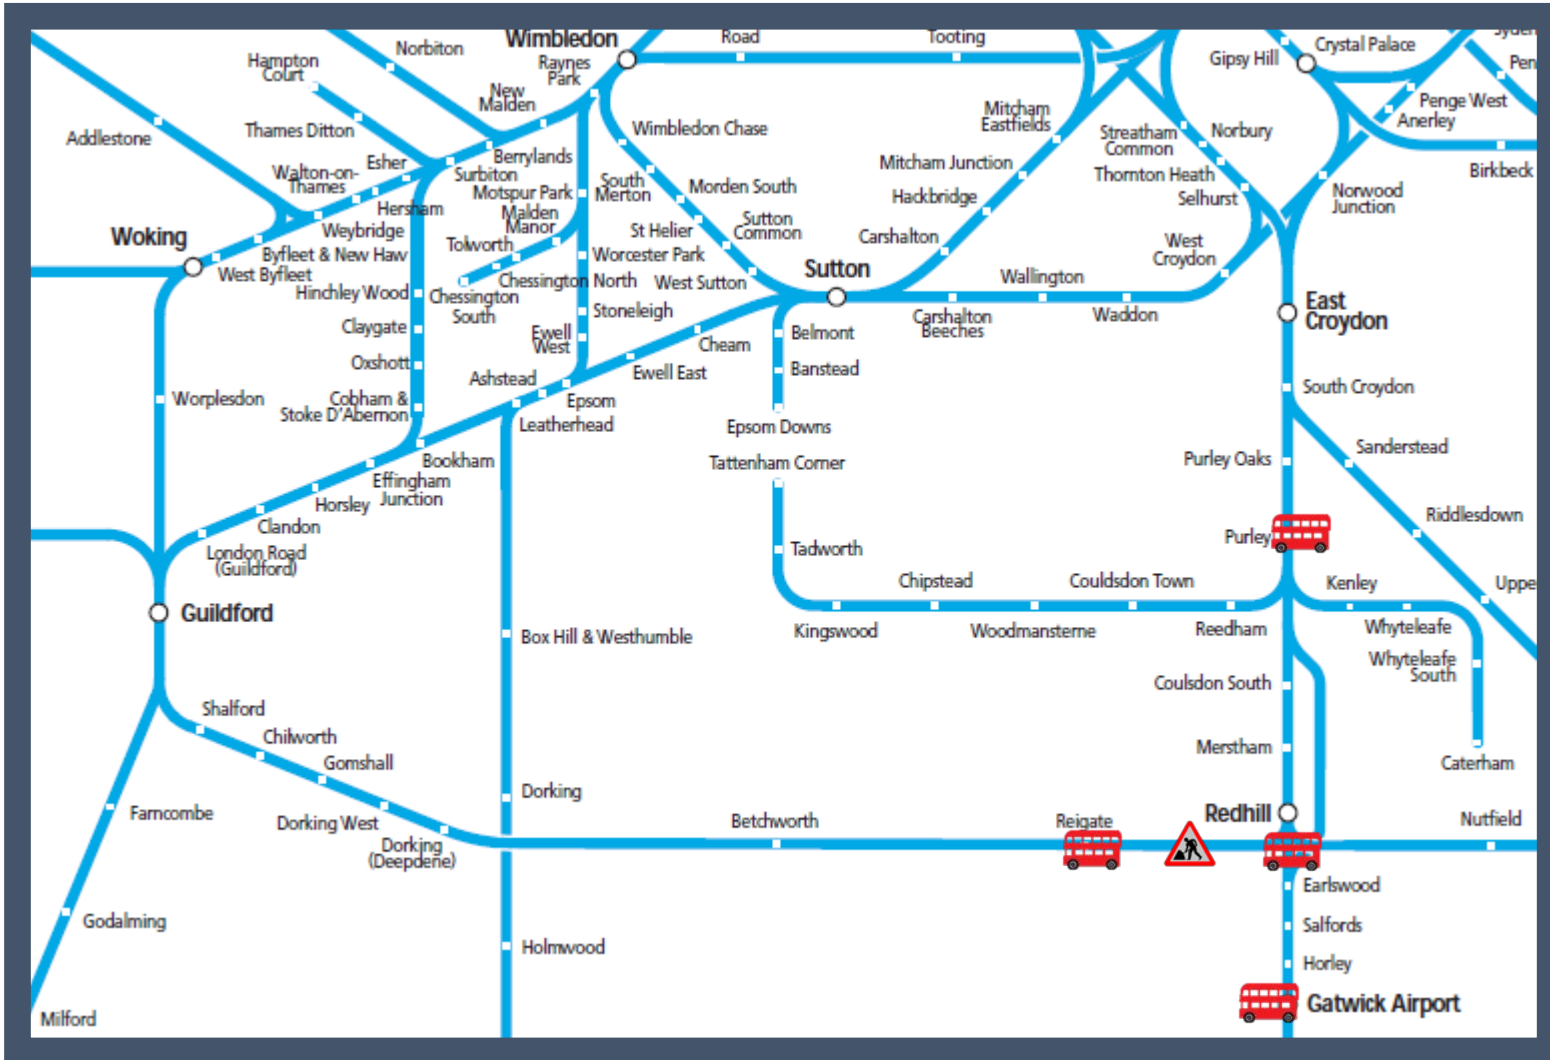

# Amended service at Redhill

TOCs affected: Great Western Railway, Southern and Thameslink

**Key:**

	Engineering Works
	Bus Replacement Services