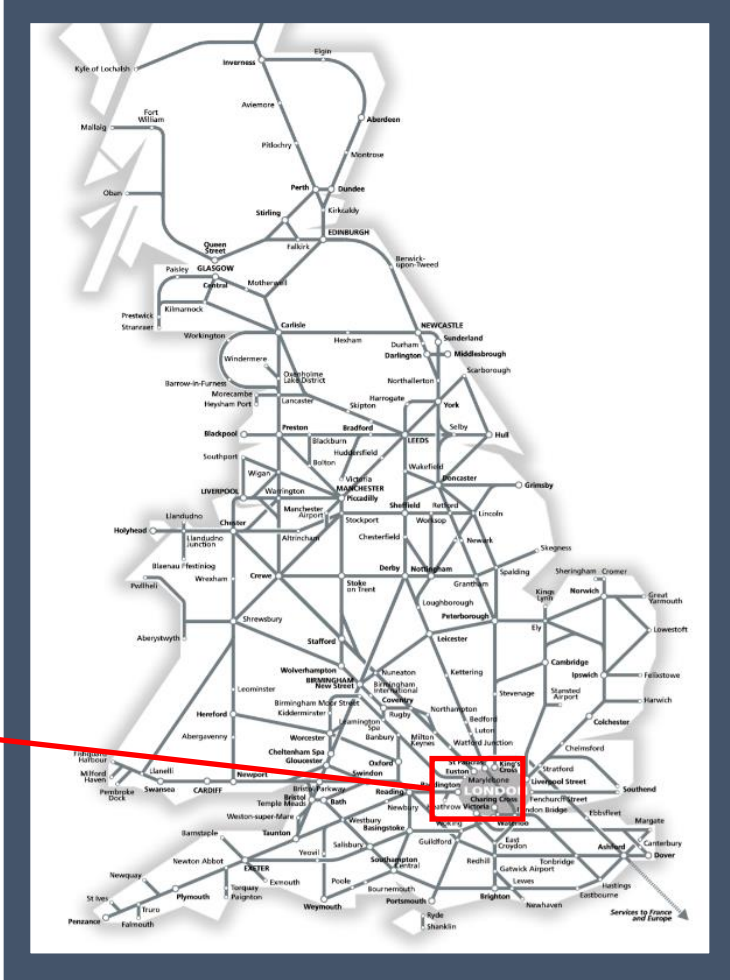

# Amended London Overground service in the Richmond / Clapham Junction / Gospel Oak area until 12:00

TOC affected: London Overground

**Key:**

-  Engineering Works
-  Bus Replacement Services