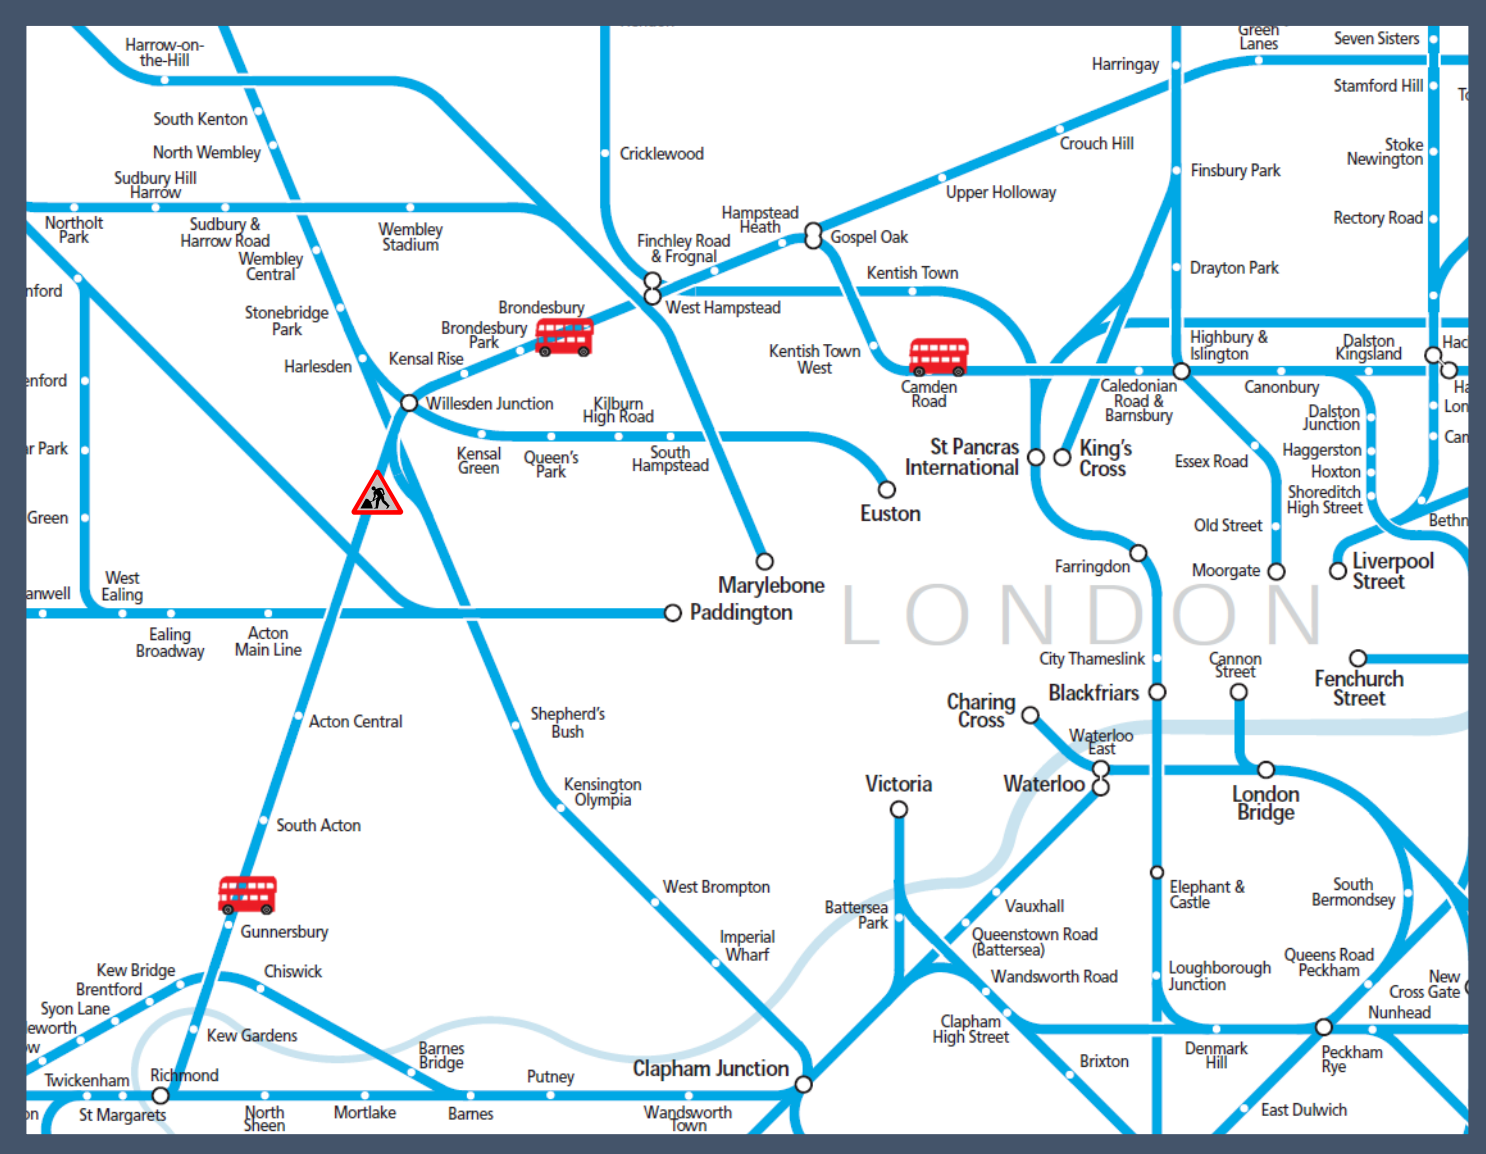

# Amended London Overground service in the Richmond / Clapham Junction / Gospel Oak area until 12:00

TOC affected: London Overground

**Key:**

-  Engineering Works
-  Bus Replacement Services