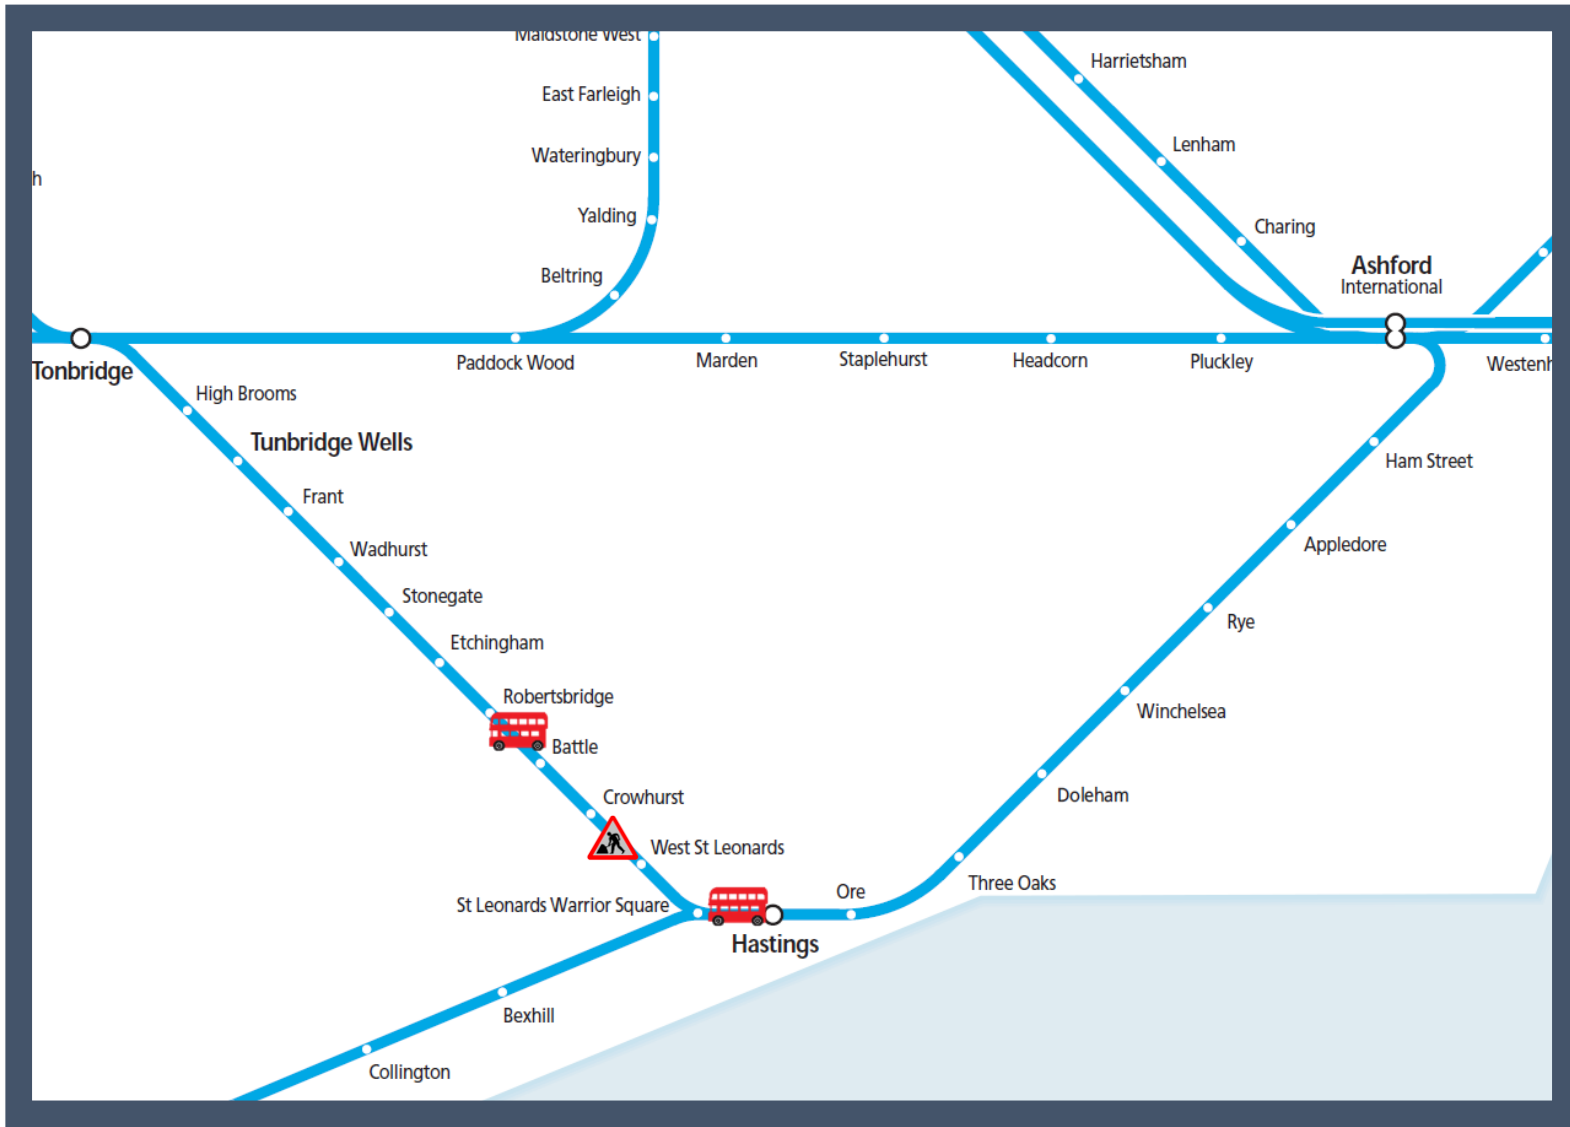

Buses replace trains between Robertsbridge and Hastings

TOC affected: Southeastern

Key:

Engineering Works

Bus Replacement Services