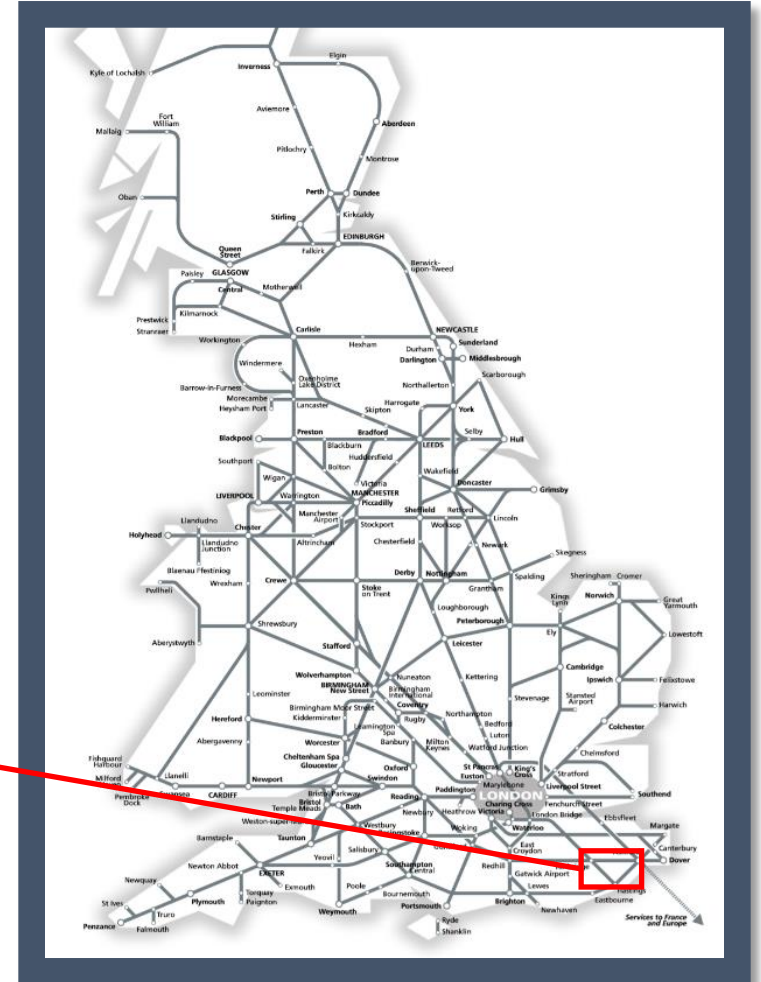

Buses replace trains between Robertsbridge and Hastings

TOC affected: Southeastern

Key:

Engineering Works

Bus Replacement Services