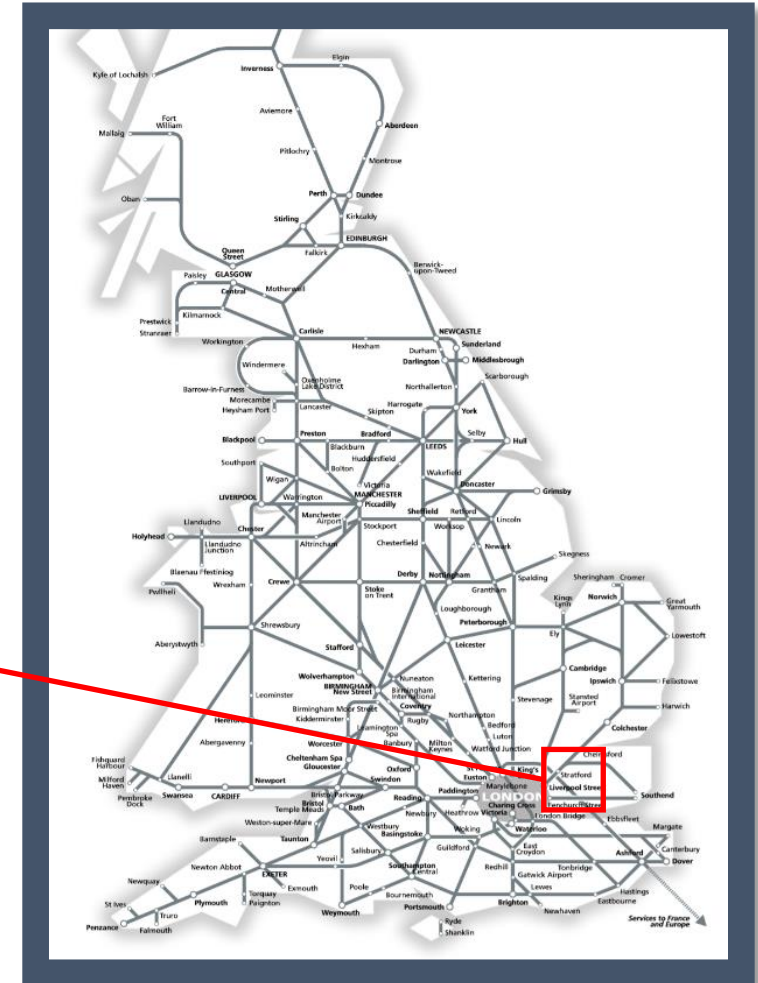

No trains between Romford and Upminster

TOC affected: London Overground

Key:

Engineering Works