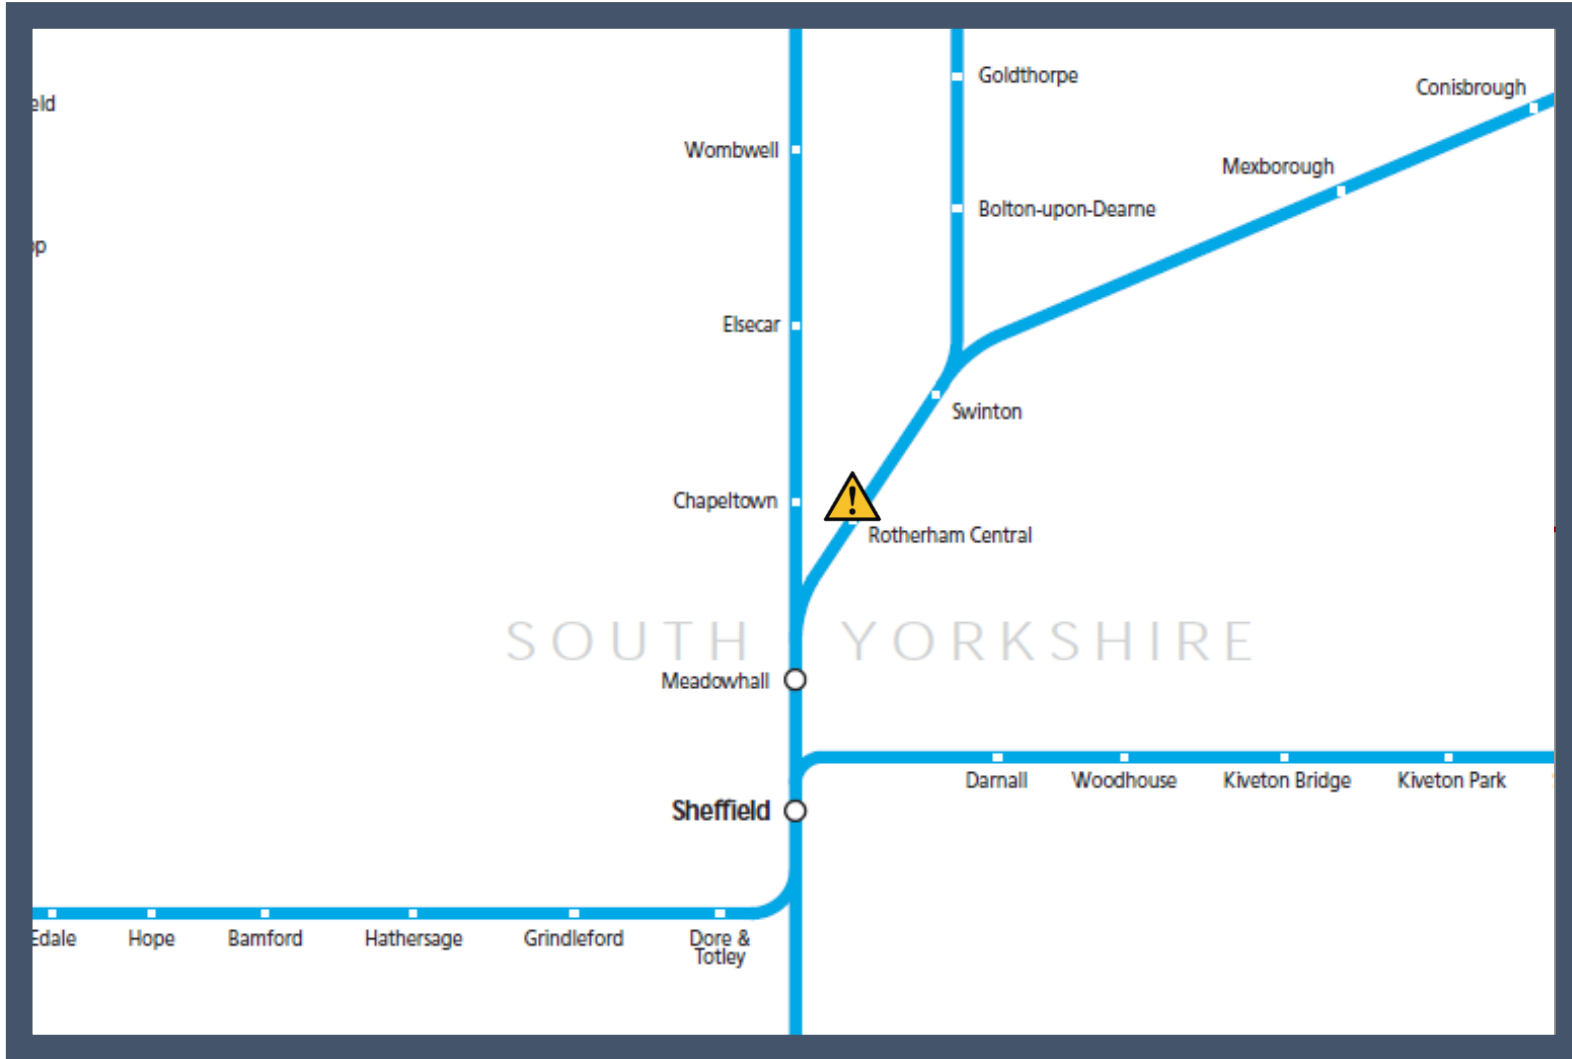

Emergency engineering works at Rotherham Central

TOC affected: Northern

Key:

Disruption