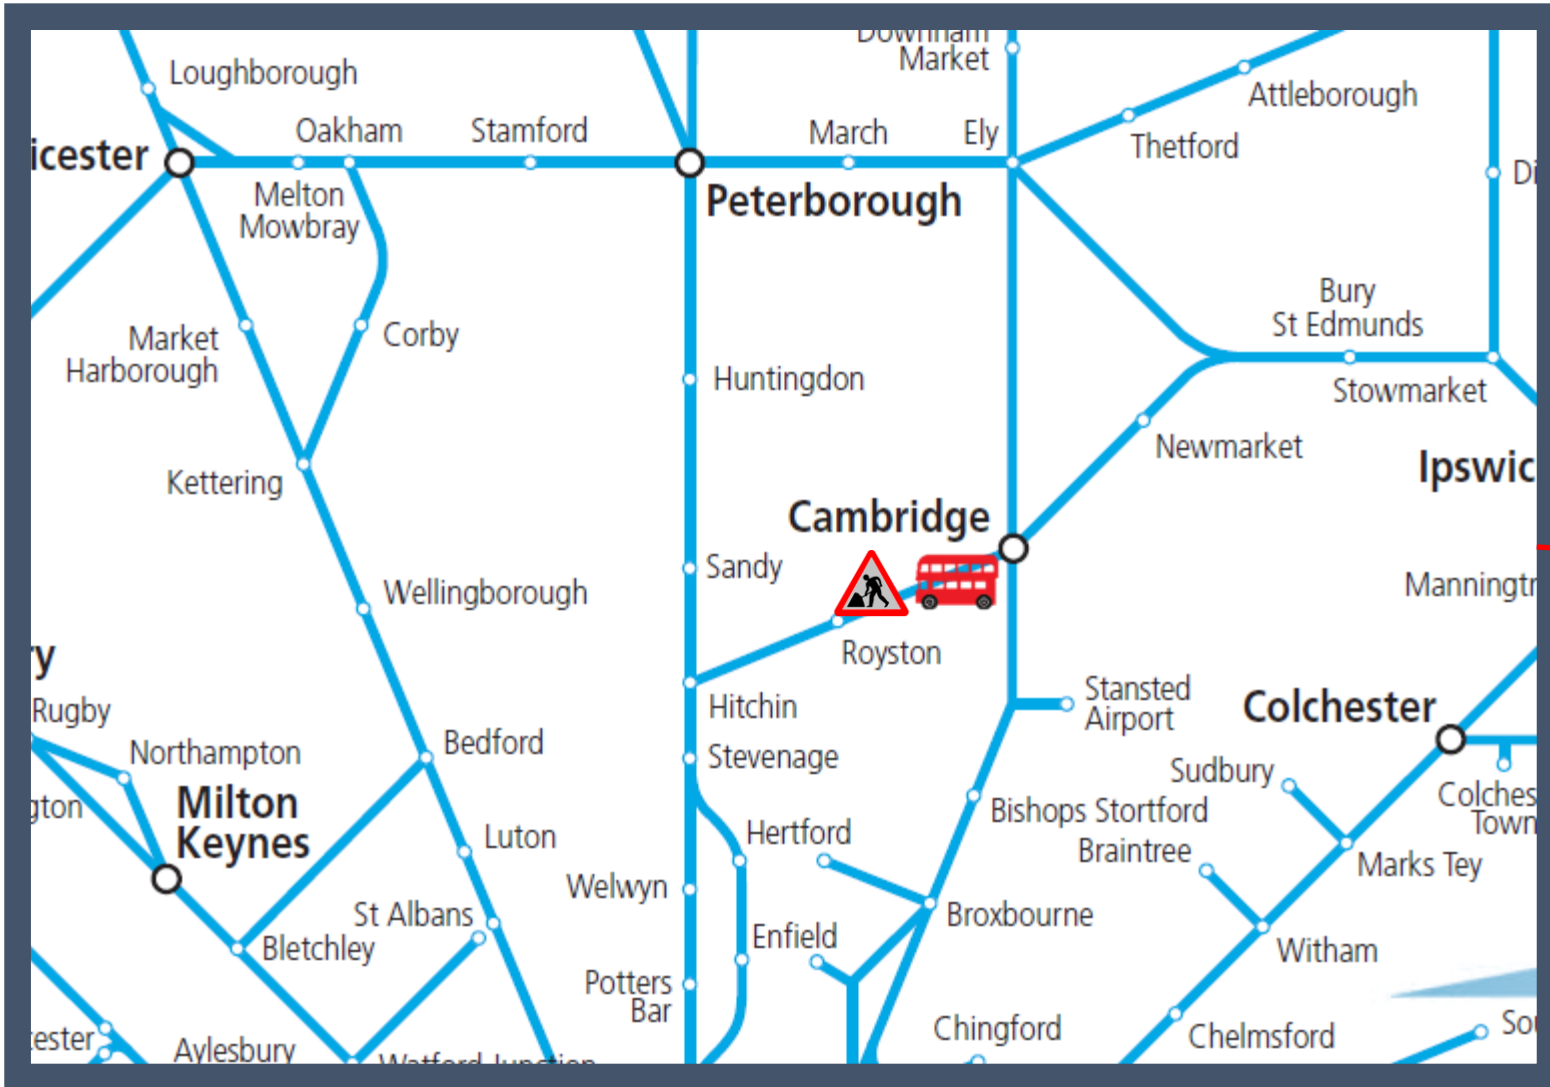

Buses replace trains between Royston and Cambridge

TOCs affected: Great Northern and Thameslink

Key:

Engineering Works

Bus Replacement Services