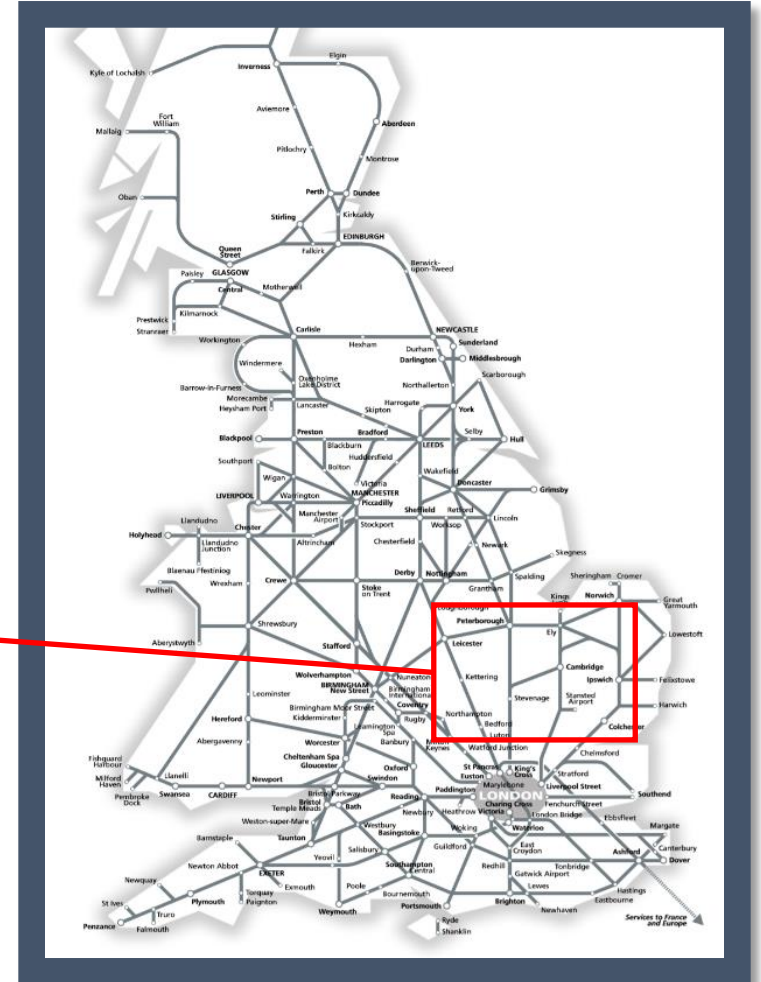

Buses replace trains between Royston and Cambridge

TOCs affected: Great Northern and Thameslink

Key:

Engineering Works

Bus Replacement Services