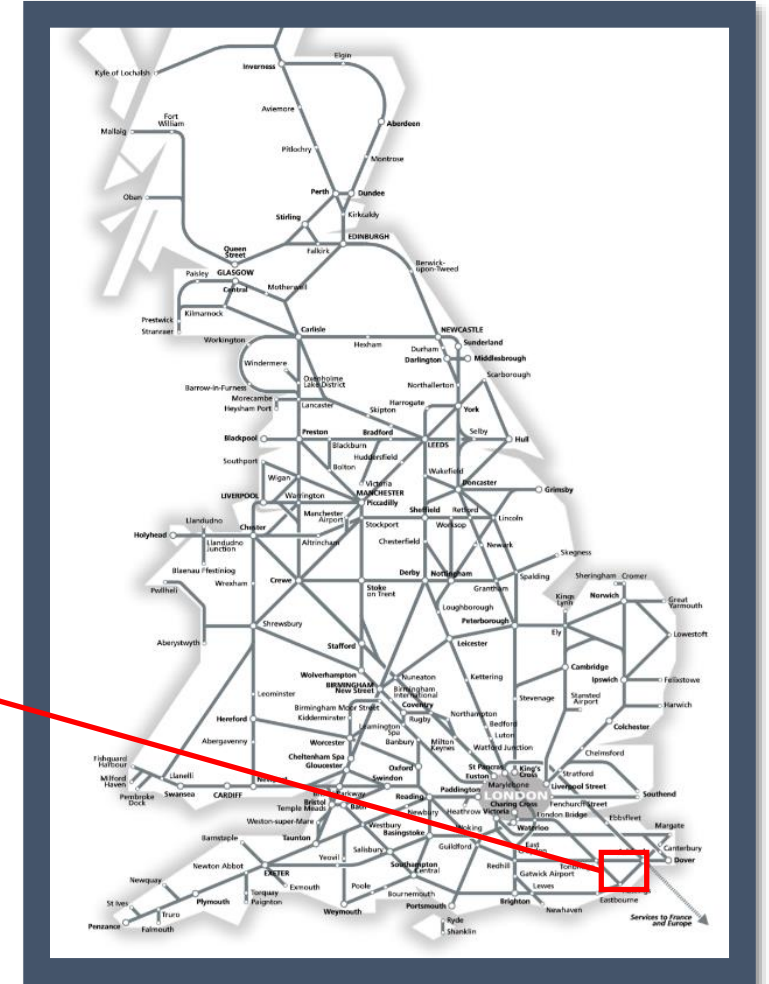

A fault with the signalling system between Ashford International and Rye TOC affected: Southern

Key:

Disruption