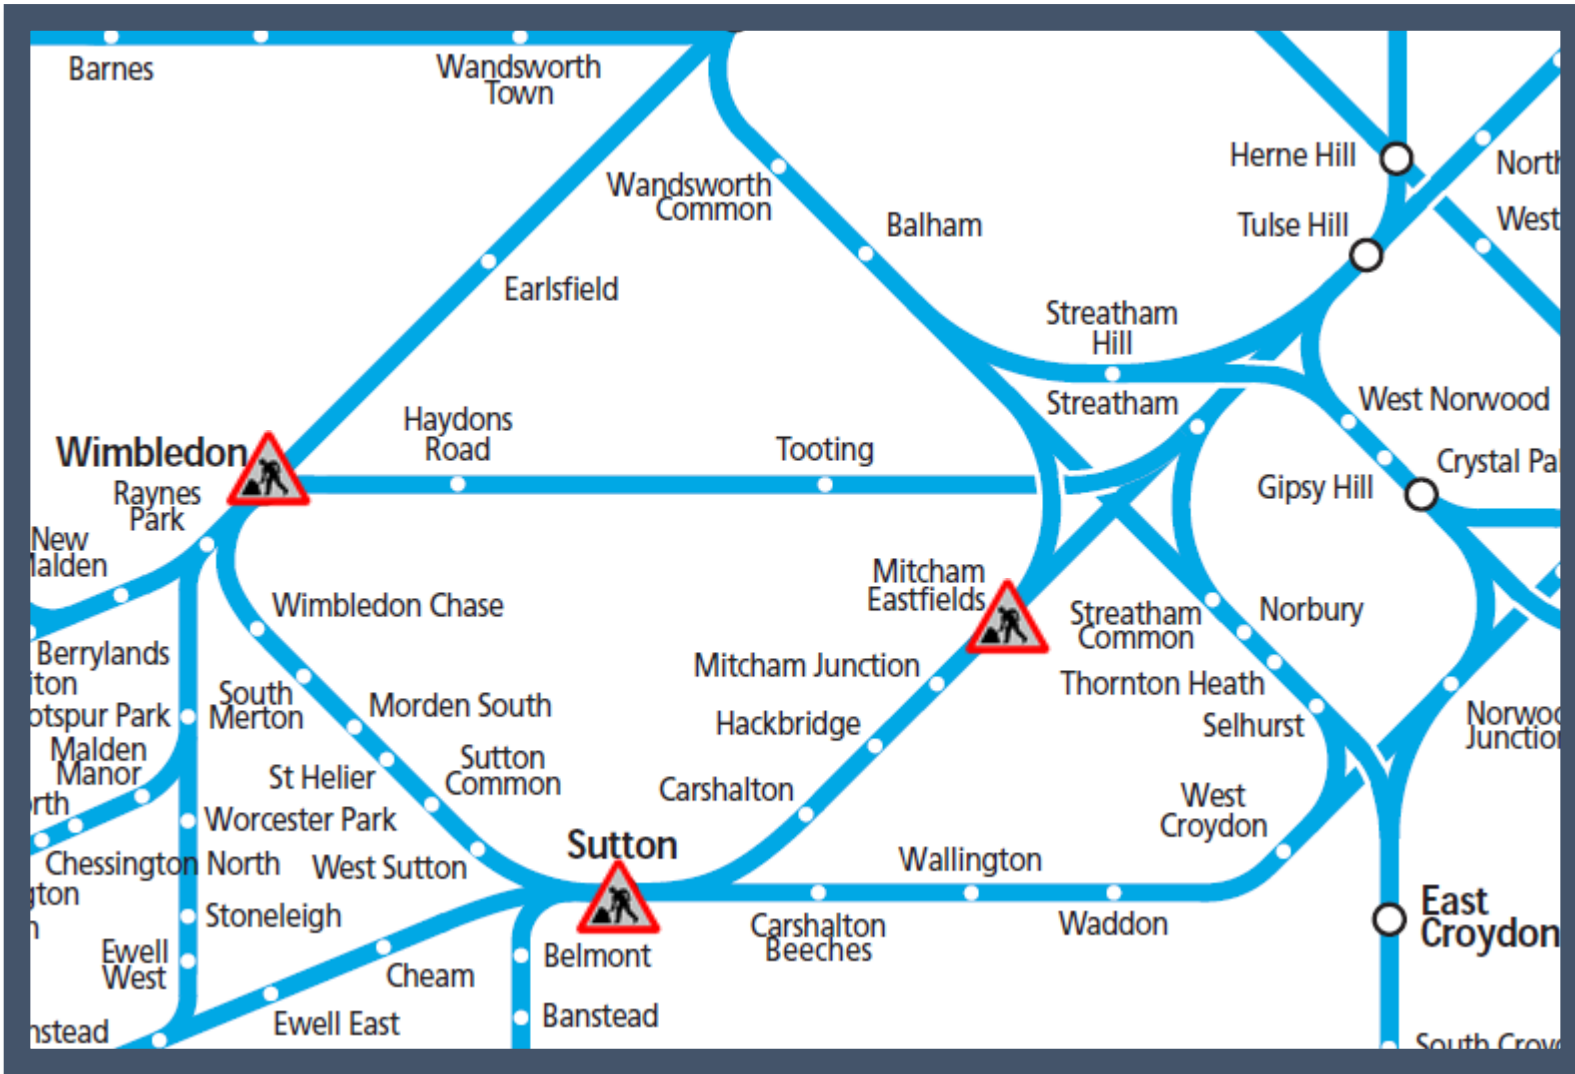

No Thameslink service between Mitcham Eastfields / Wimbledon and Sutton

TOC affected: Thameslink

Key:

| | |
|--|-------------------|
| | Engineering Works |
|--|-------------------|