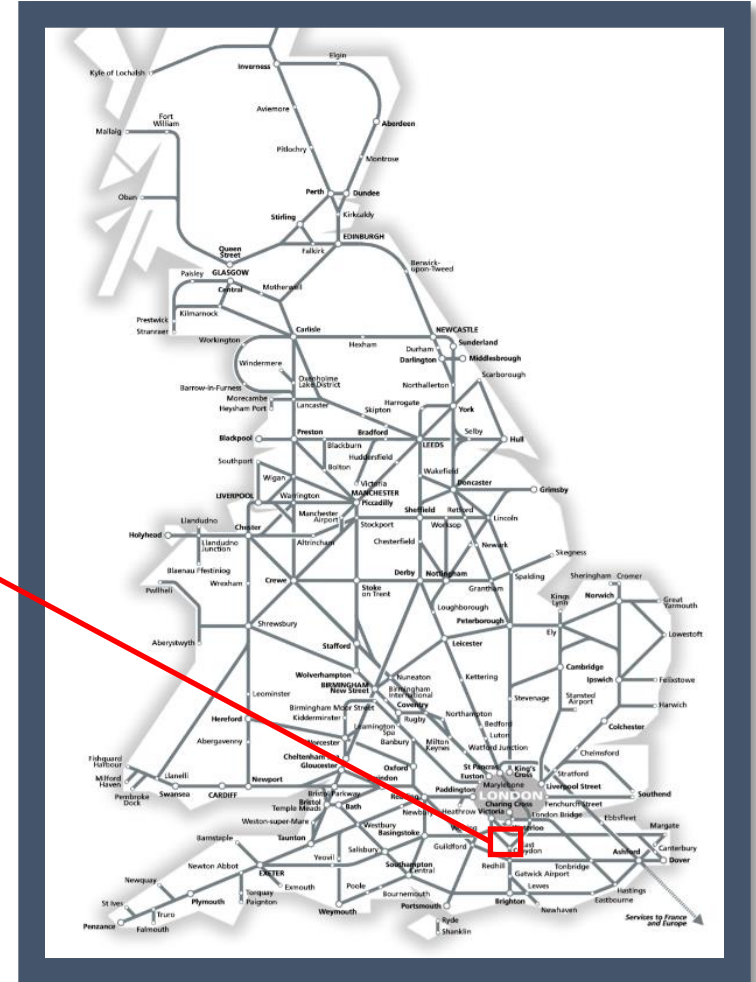

No Thameslink service between Mitcham Eastfields / Wimbledon and Sutton

TOC affected: Thameslink

Key:

| | |
|--|-------------------|
| | Engineering Works |
|--|-------------------|