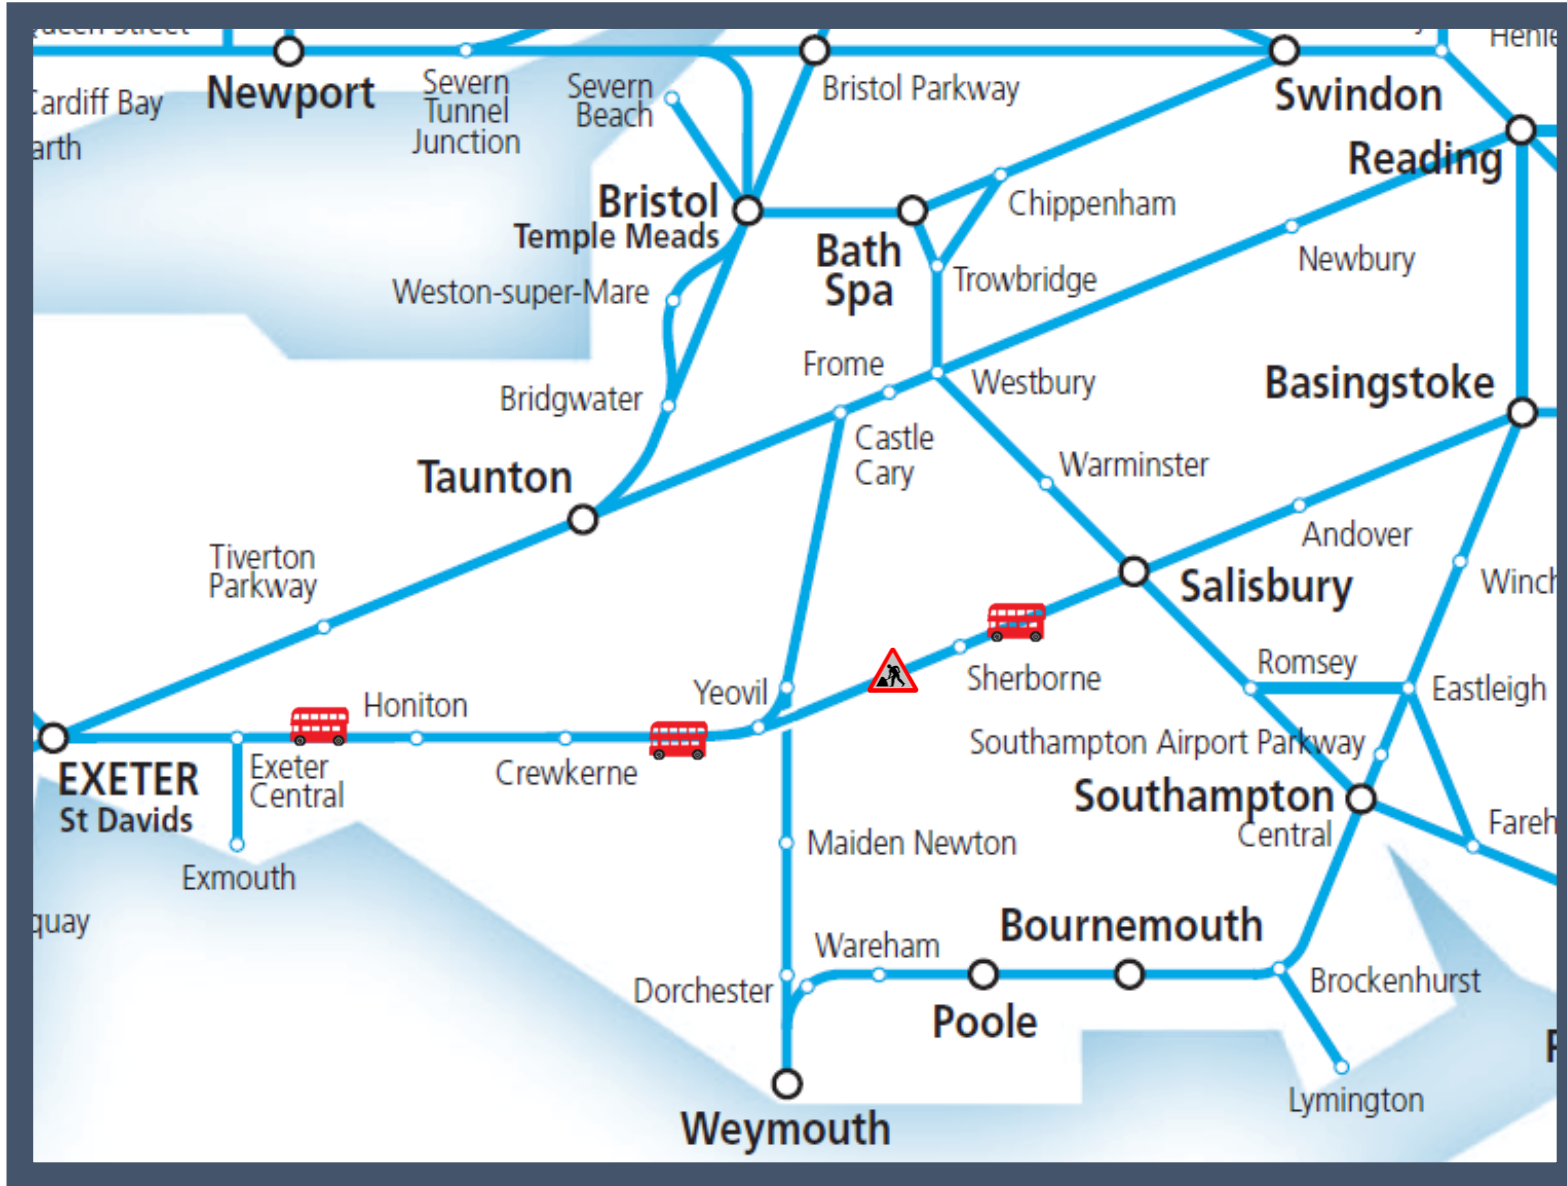

Amended evening / morning South Western Railway service

TOC affected: South Western Railway

Key:

Engineering Works

Bus Replacement Services