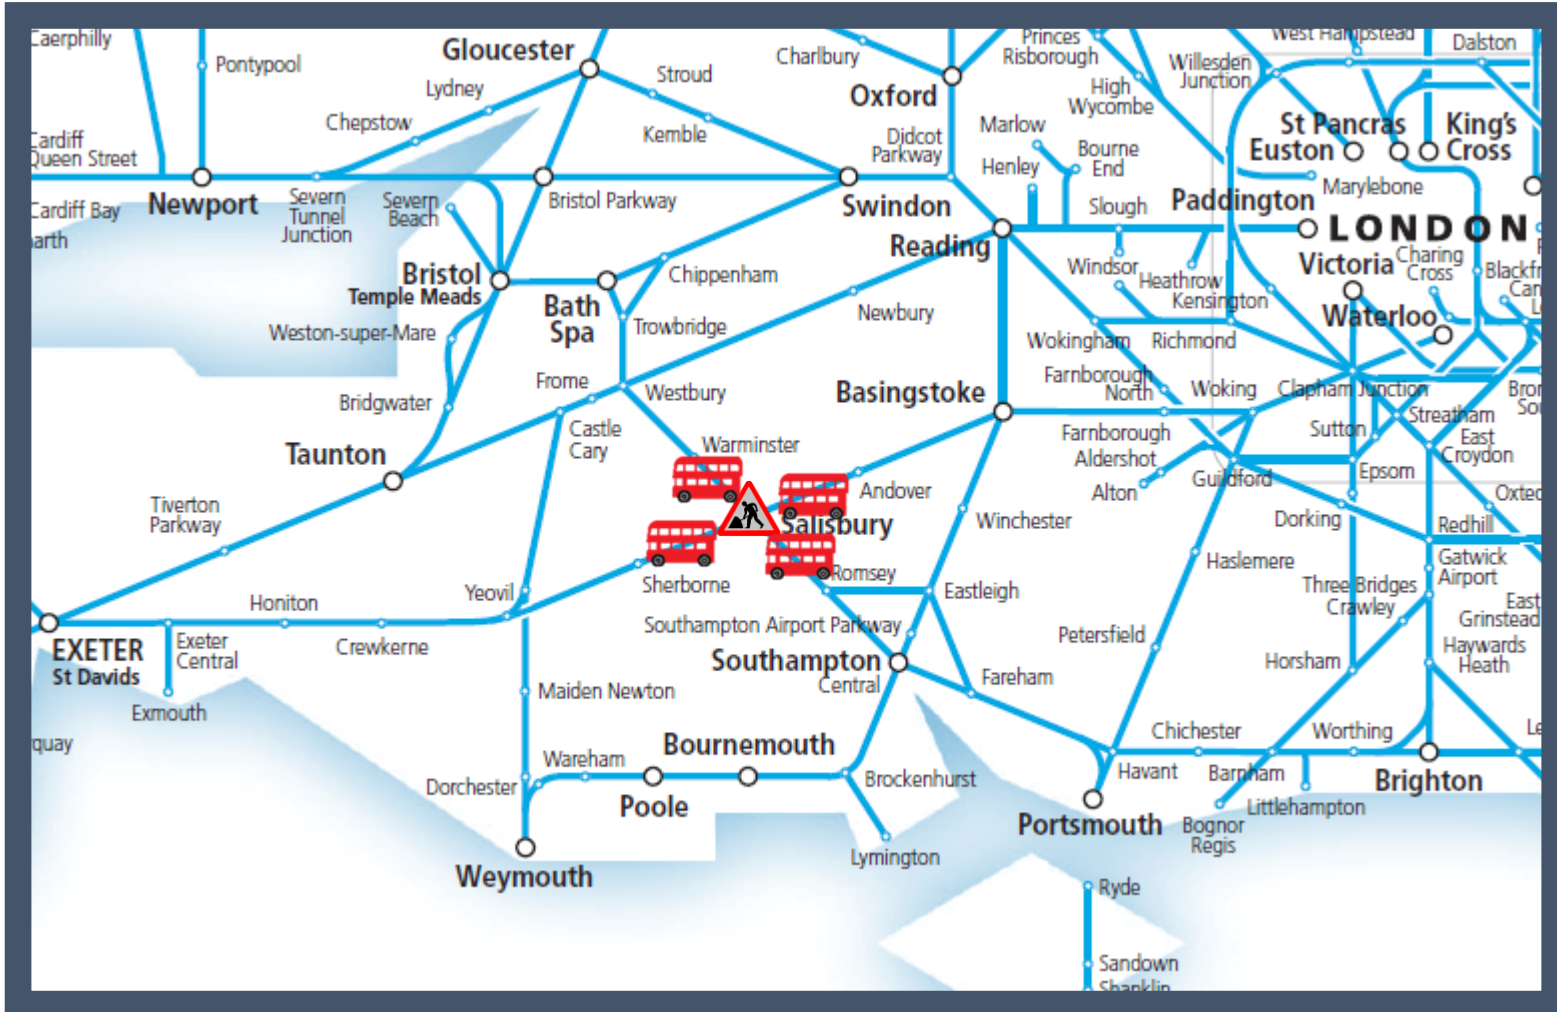

Buses replace trains in the Salisbury area

TOCs affected: Great Western Railway, South Western Railway

Key:

-  Engineering Works
-  Bus Replacement Services