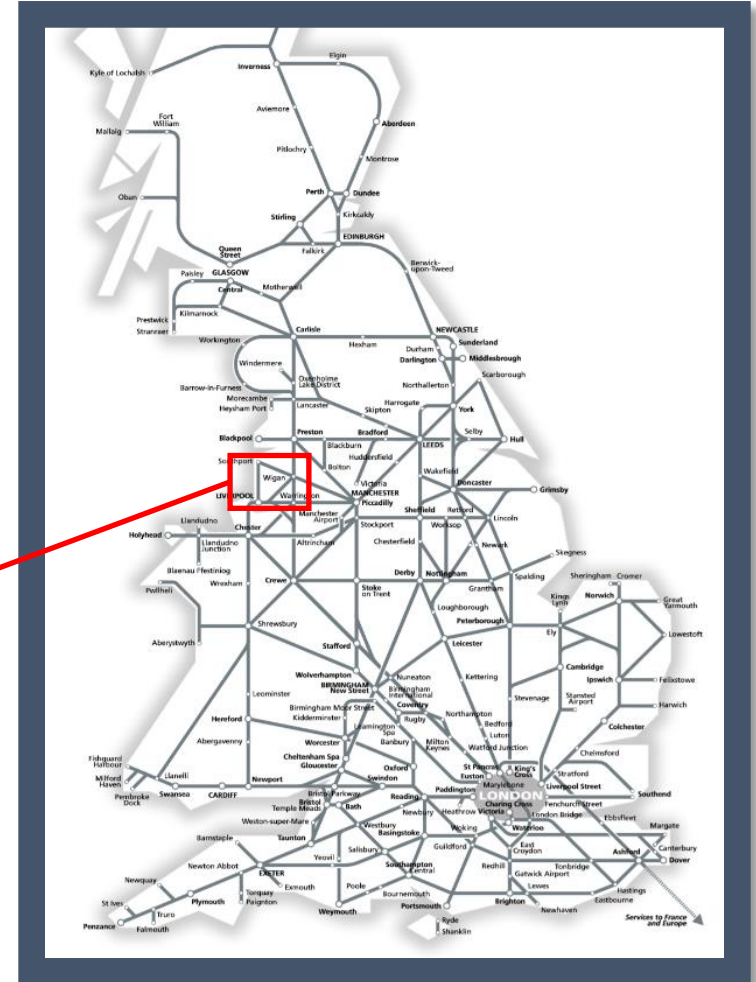

Buses replace trains between Sandhills and Kirkby

TOC affected: Merseyrail

Key:

Engineering Works

Bus Replacement Services