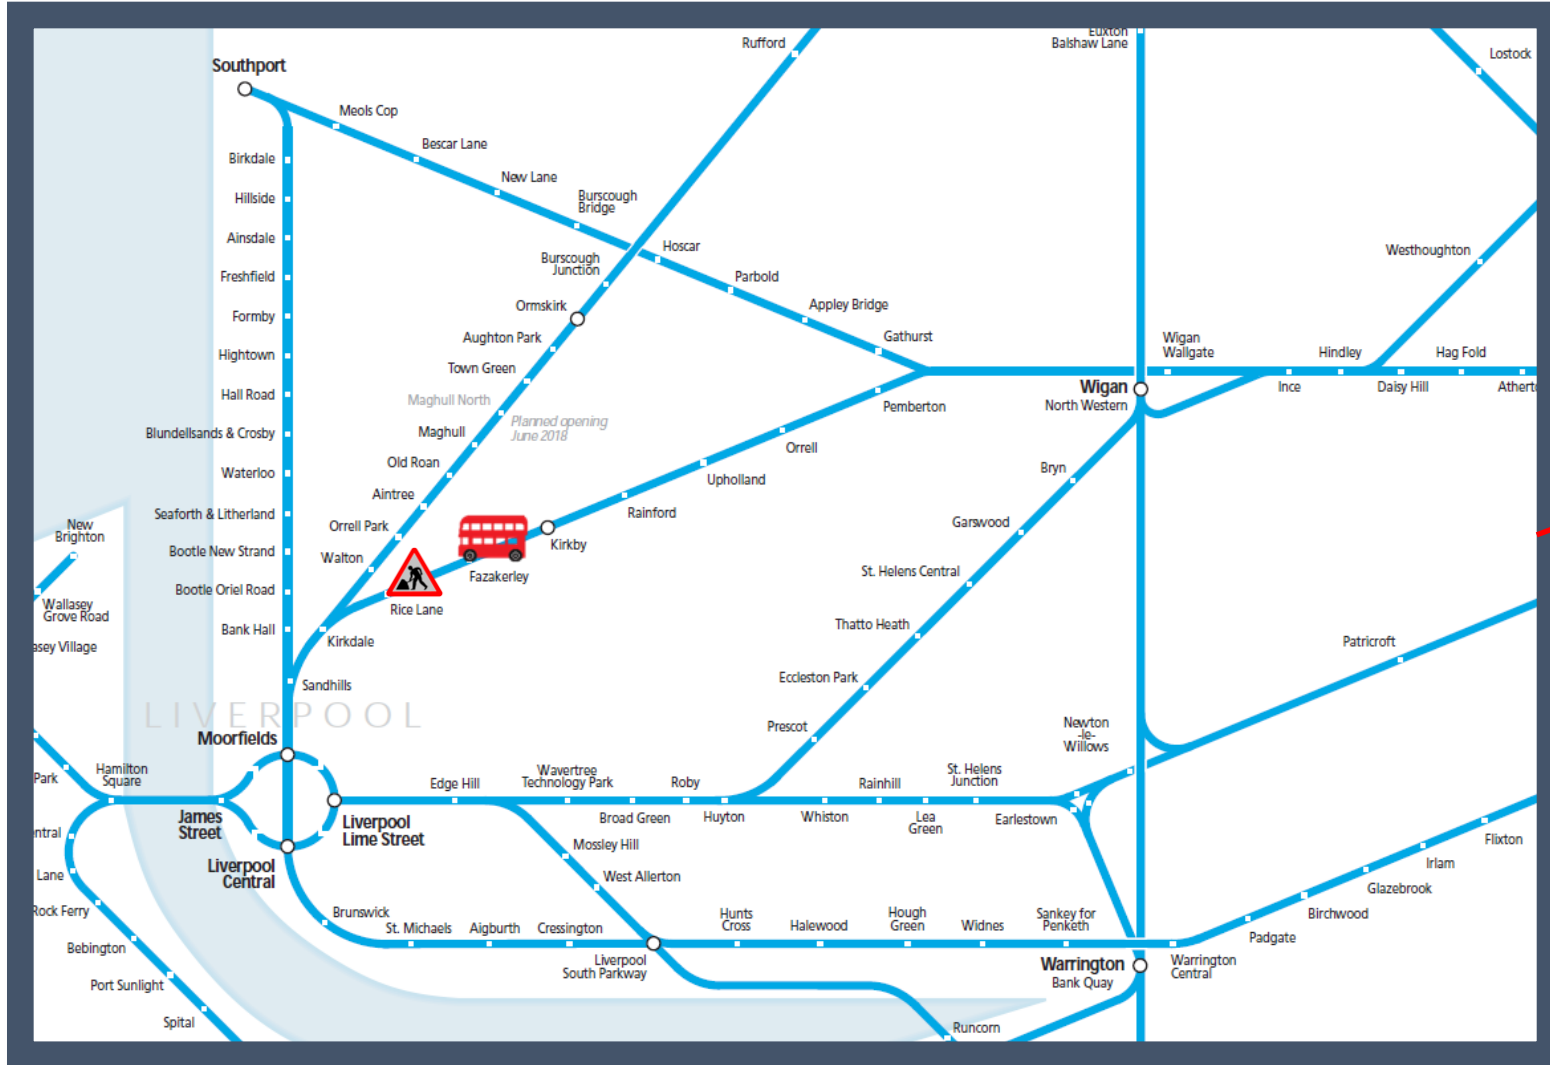

Buses replace trains between Sandhills and Kirkby

TOC affected: Merseyrail

Key:

Engineering Works

Bus Replacement Services