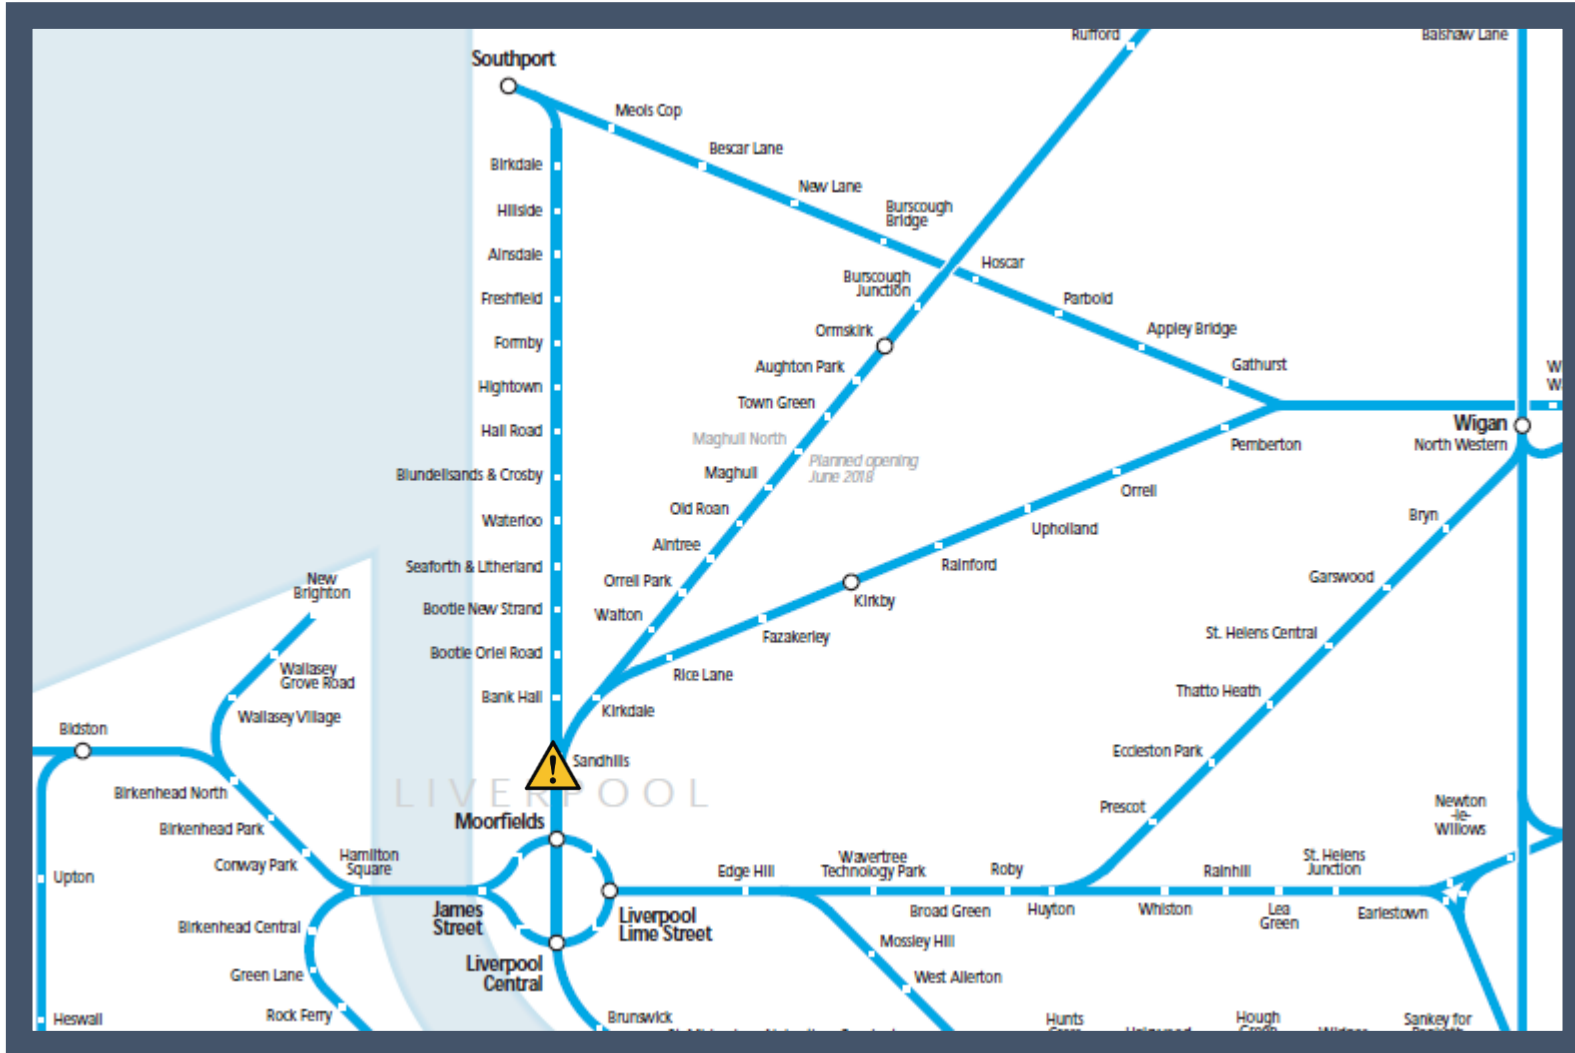

Signalling problems at Sandhills

TOC affected: Merseyrail

Key:

Disruption