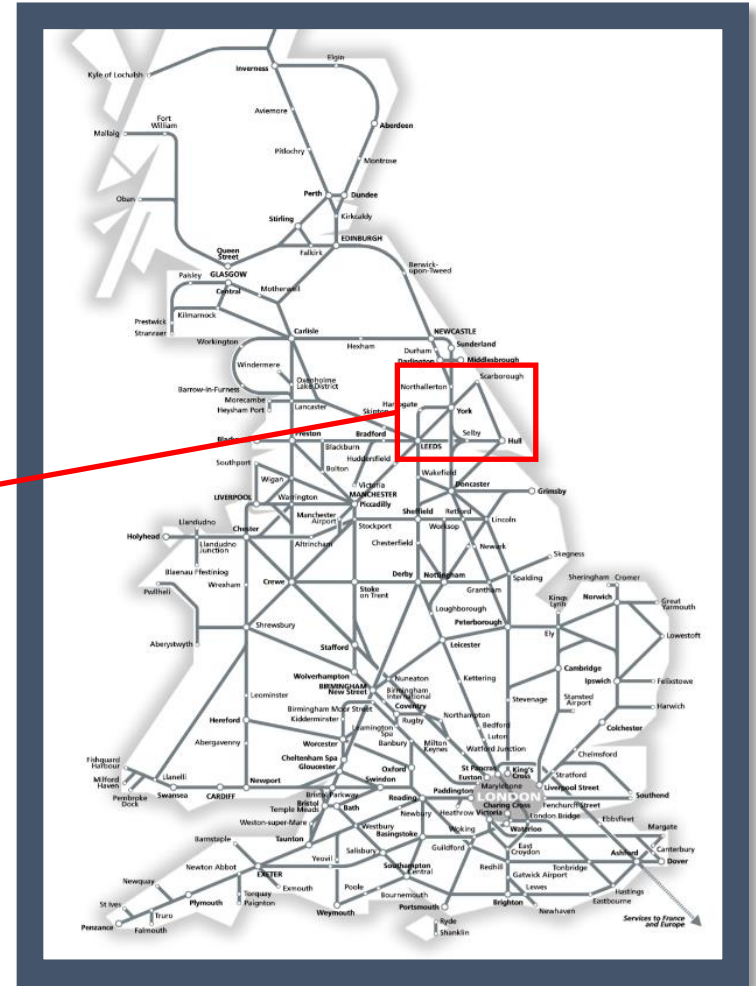

Buses replace trains between Scarborough and Bridlington

TOC affected: Northern

Key:

	Engineering Works
	Bus Replacement Services