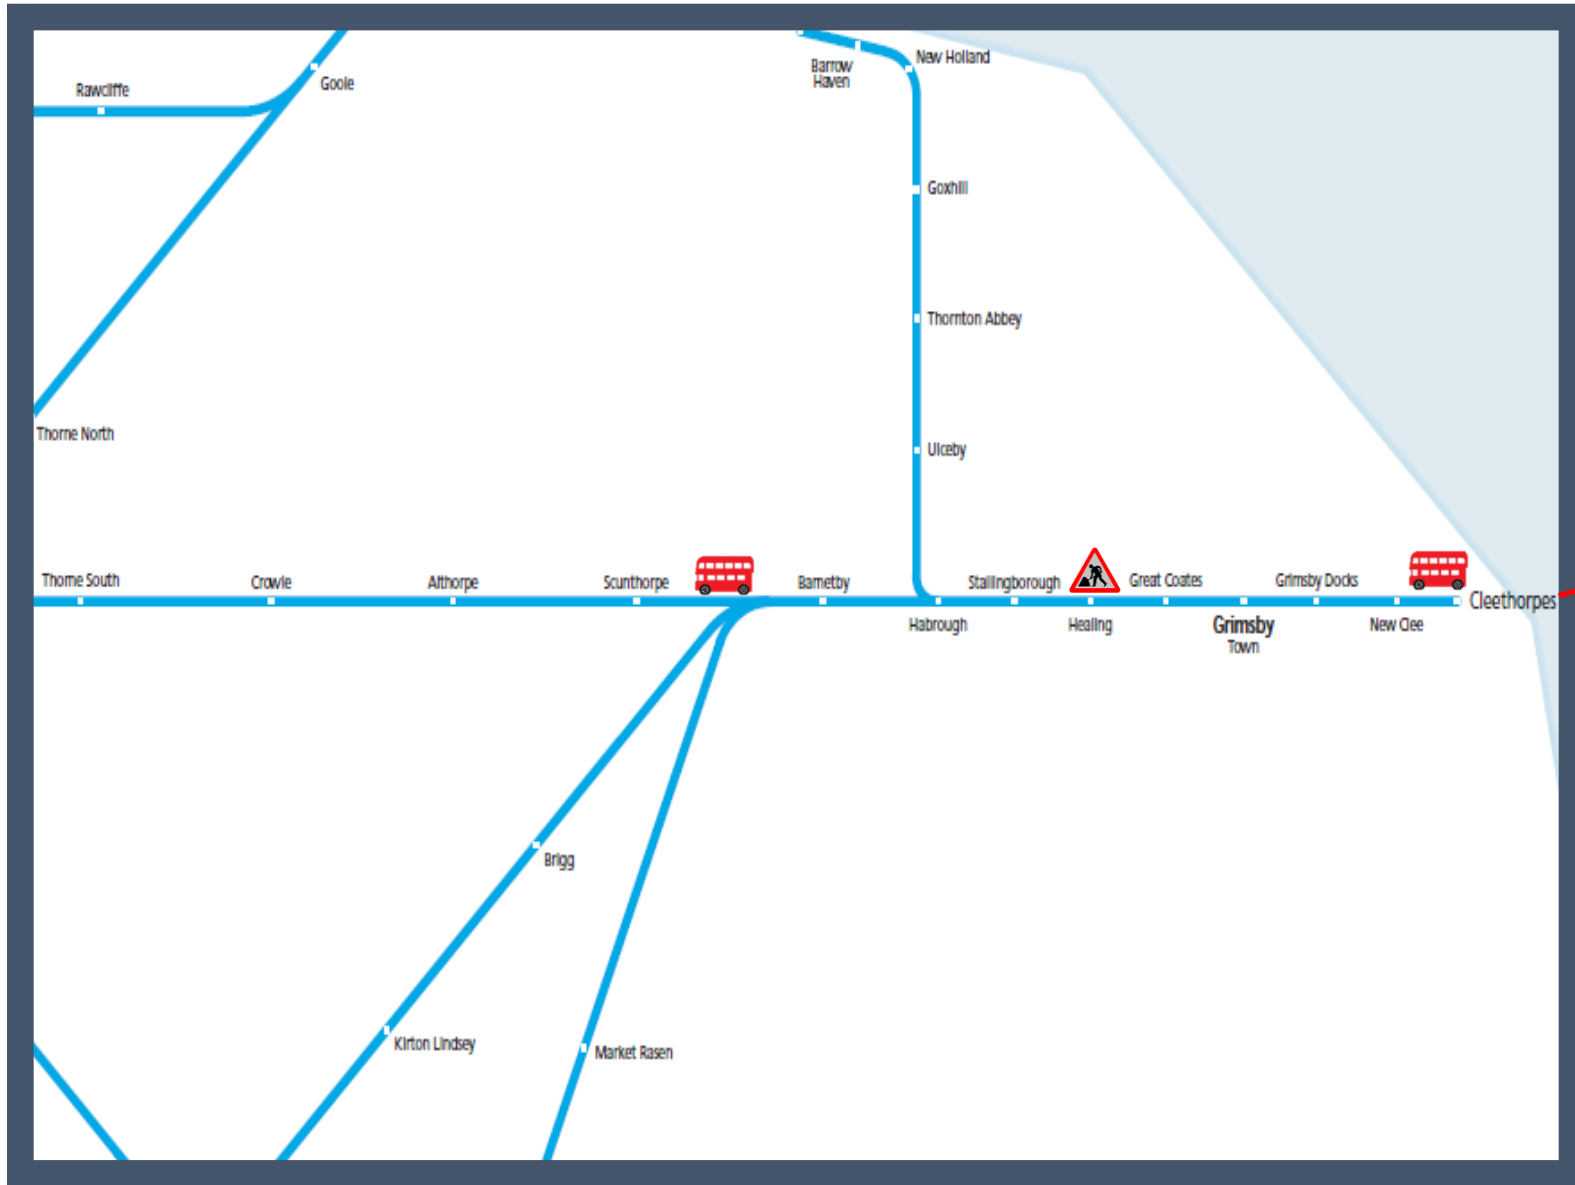

Buses replace trains between Scunthorpe and Cleethorpes

TOC affected: TransPennine Express

Key:

Engineering Works