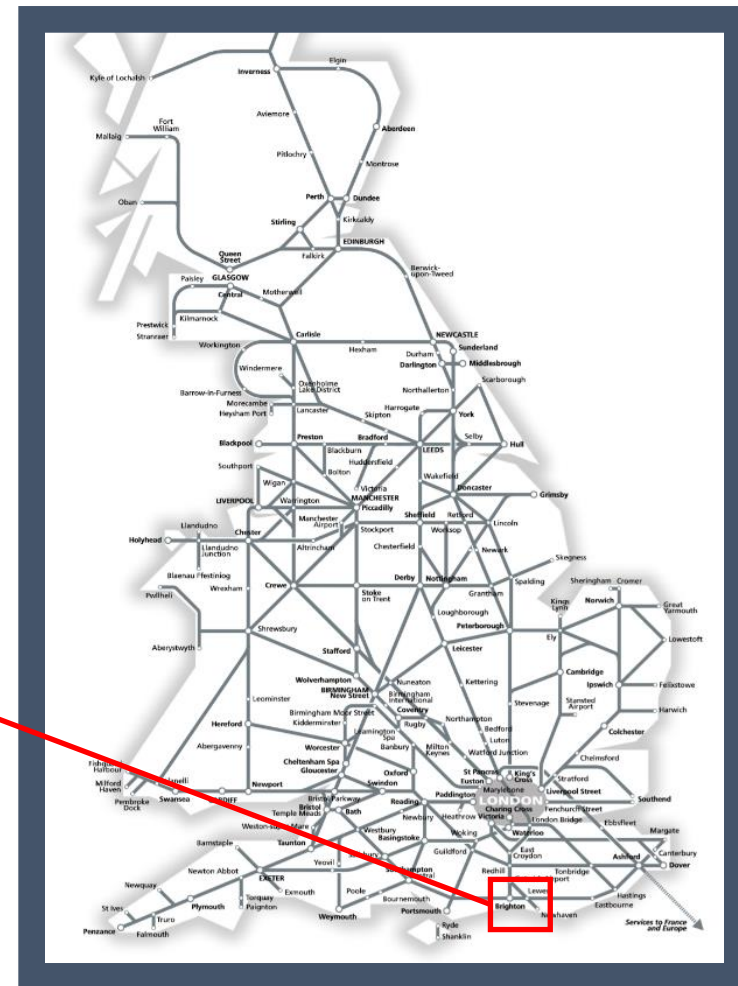

# Engineering work is taking place between Lewes and Seaford

TOC affected: Southern

Key:

Engineering Works

Bus Replacement Services