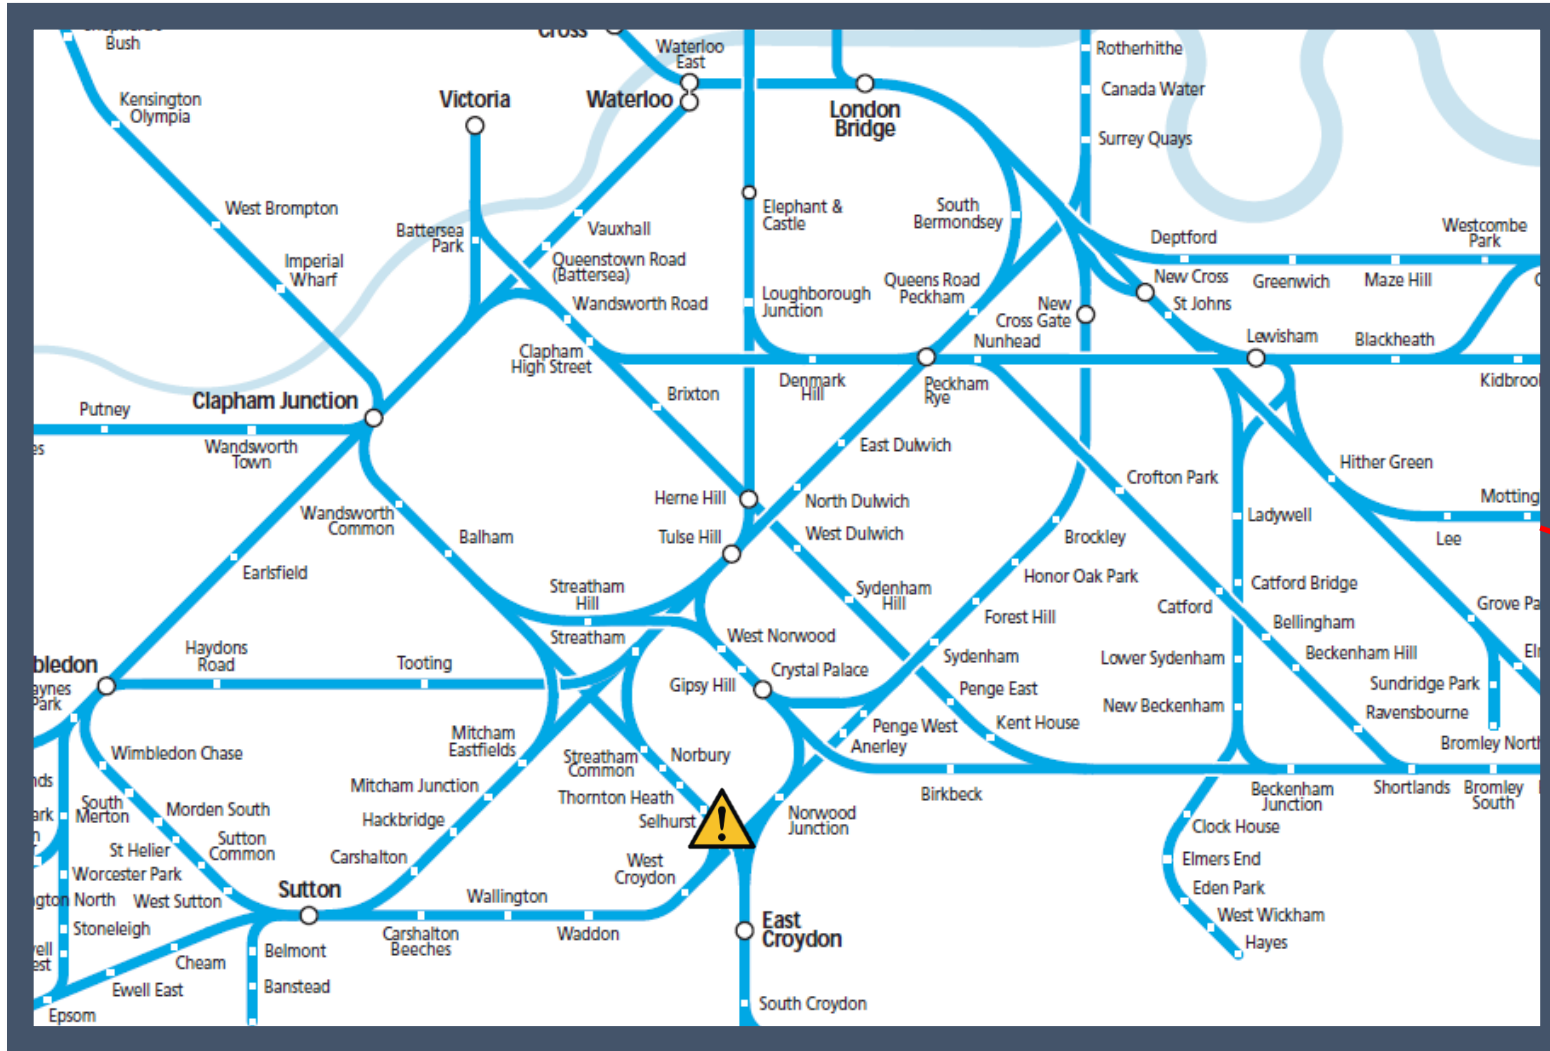

Failure of the electricity supply at Selhurst depot

TOC affected: Southern

Key:

Disruption