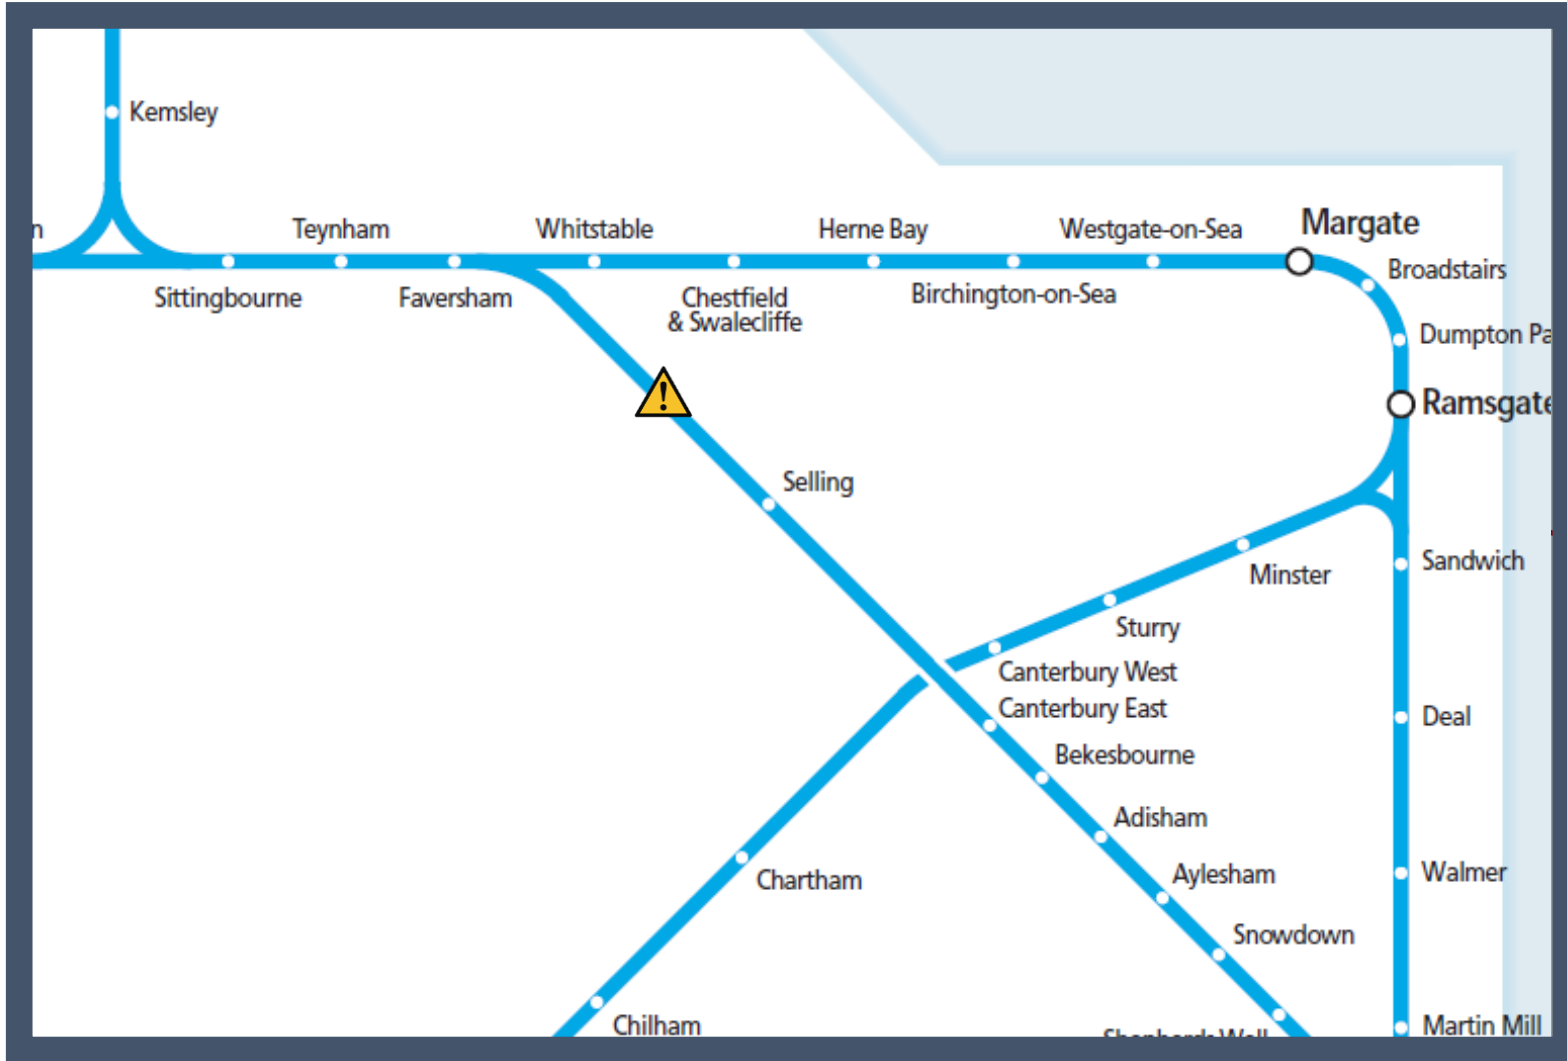

A tree on the railway between Faversham and Canterbury East

TOC affected: Southeastern

Key:

	Disruption
--	------------