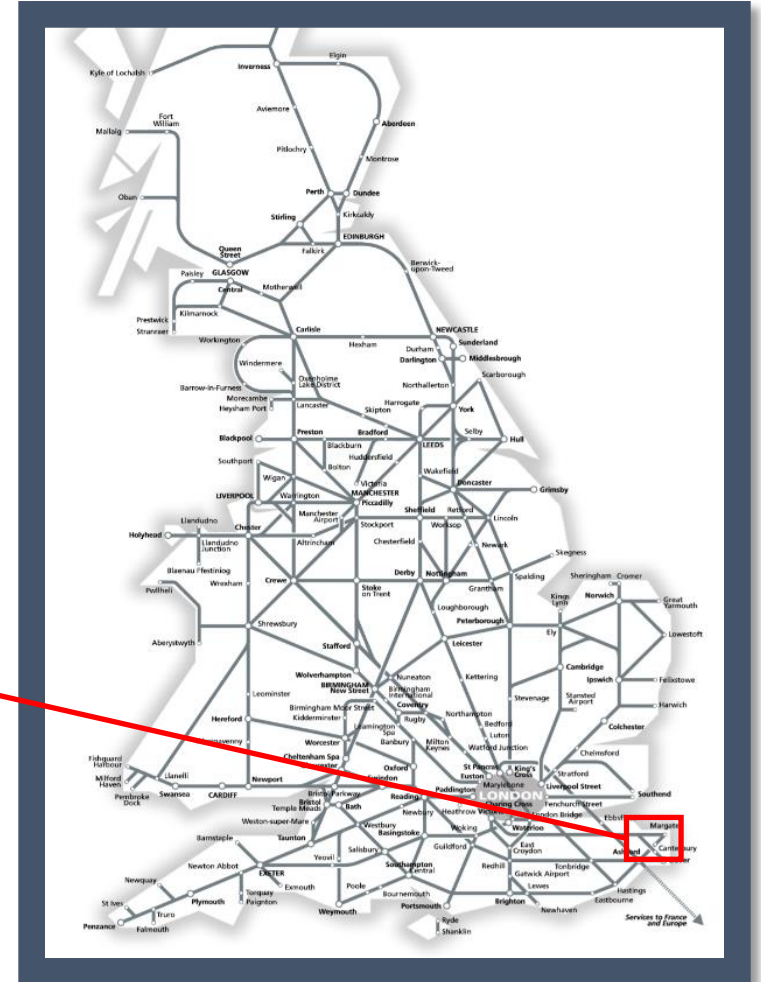

A tree on the railway between Faversham and Canterbury East

TOC affected: Southeastern

Key:

	Disruption
--	------------