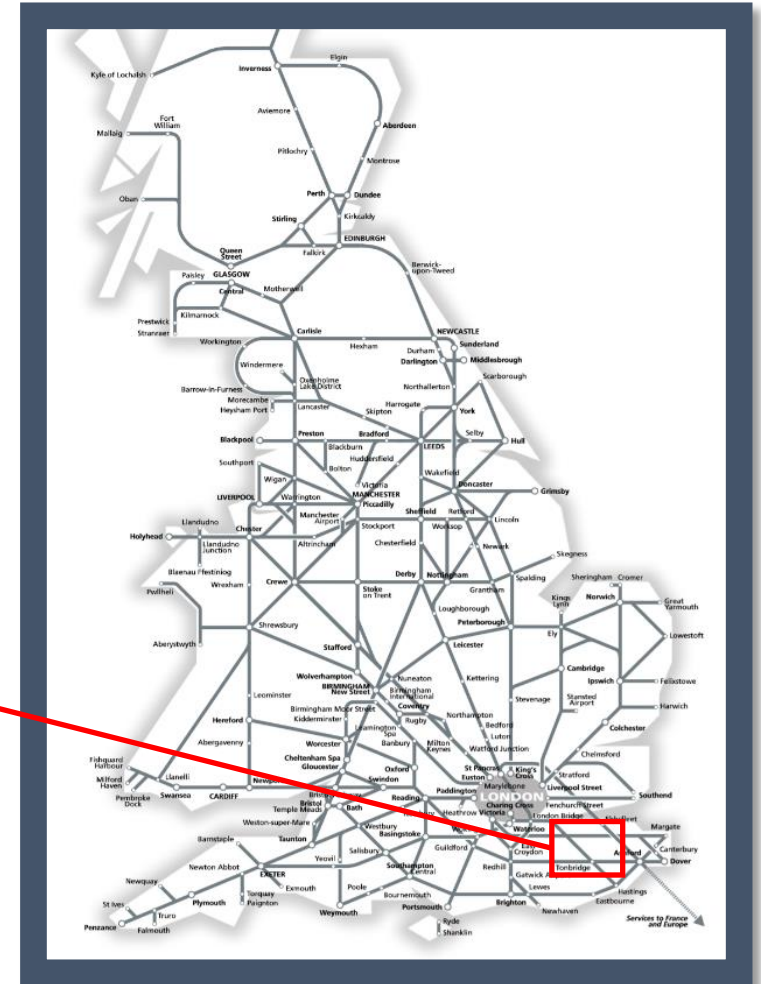

# Buses replace trains between Sevenoaks and Tonbridge / Paddock Wood / Tunbridge Wells

TOC affected: Southeastern

Key:

Engineering Works

Bus Replacement Services