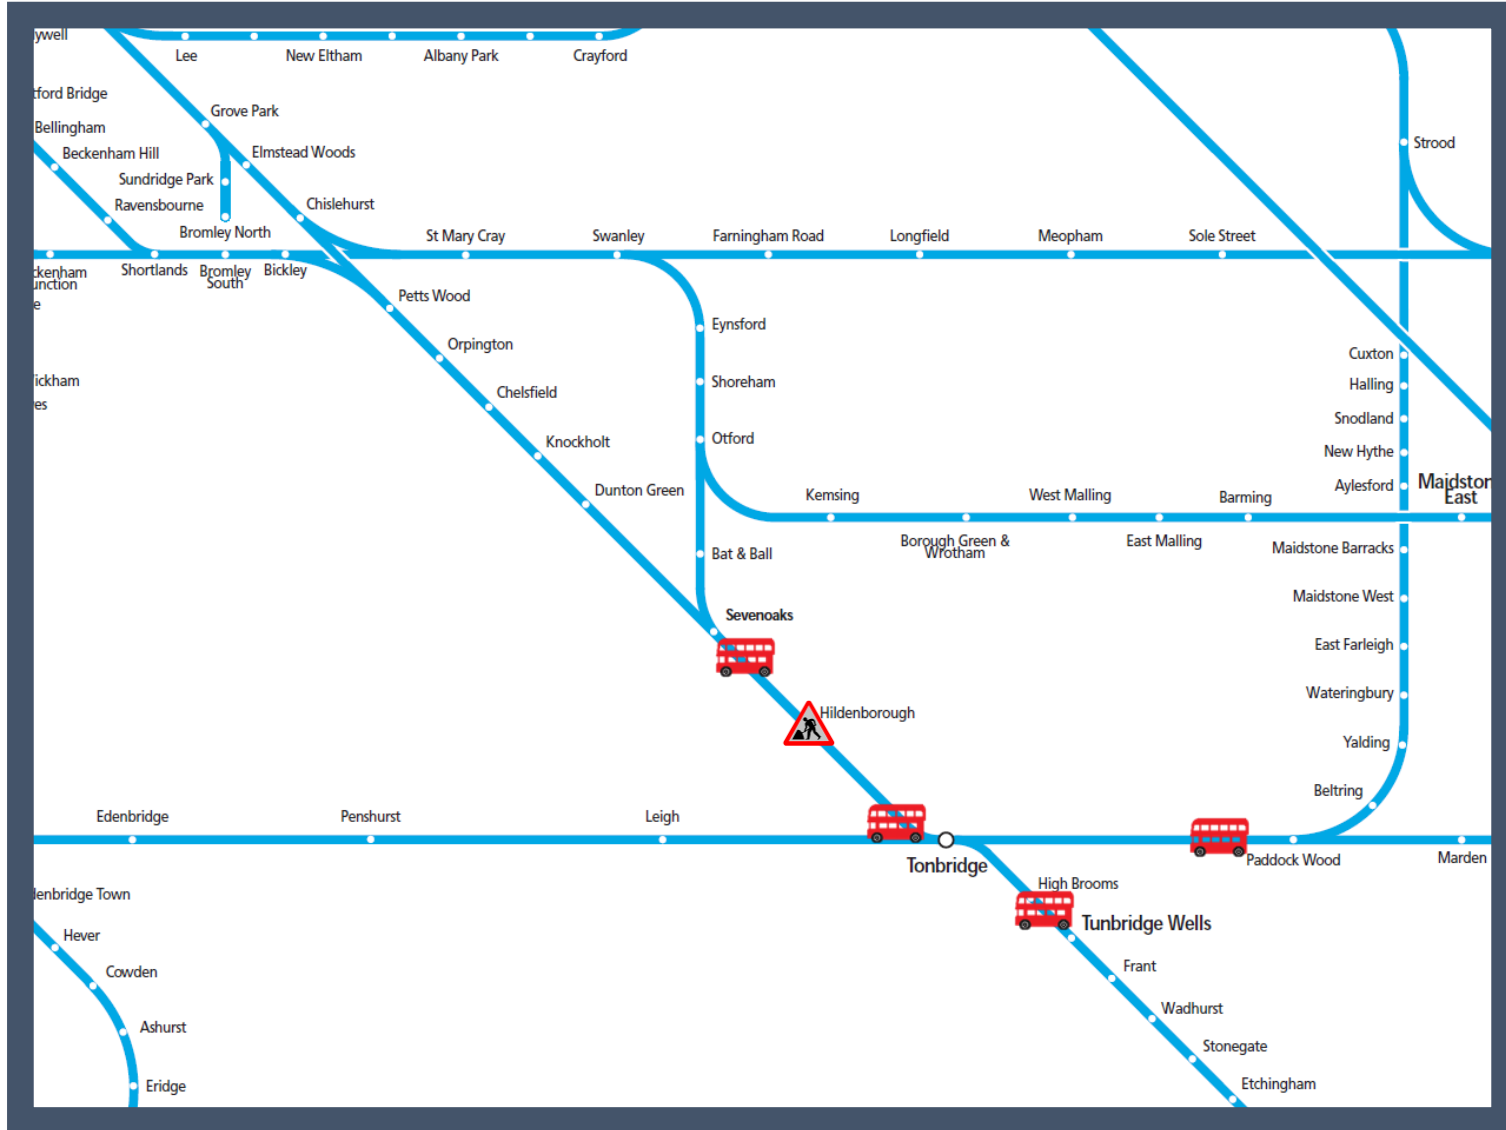

# Buses replace trains between Sevenoaks and Tonbridge / Paddock Wood / Tunbridge Wells

TOC affected: Southeastern

Key:

Engineering Works

Bus Replacement Services