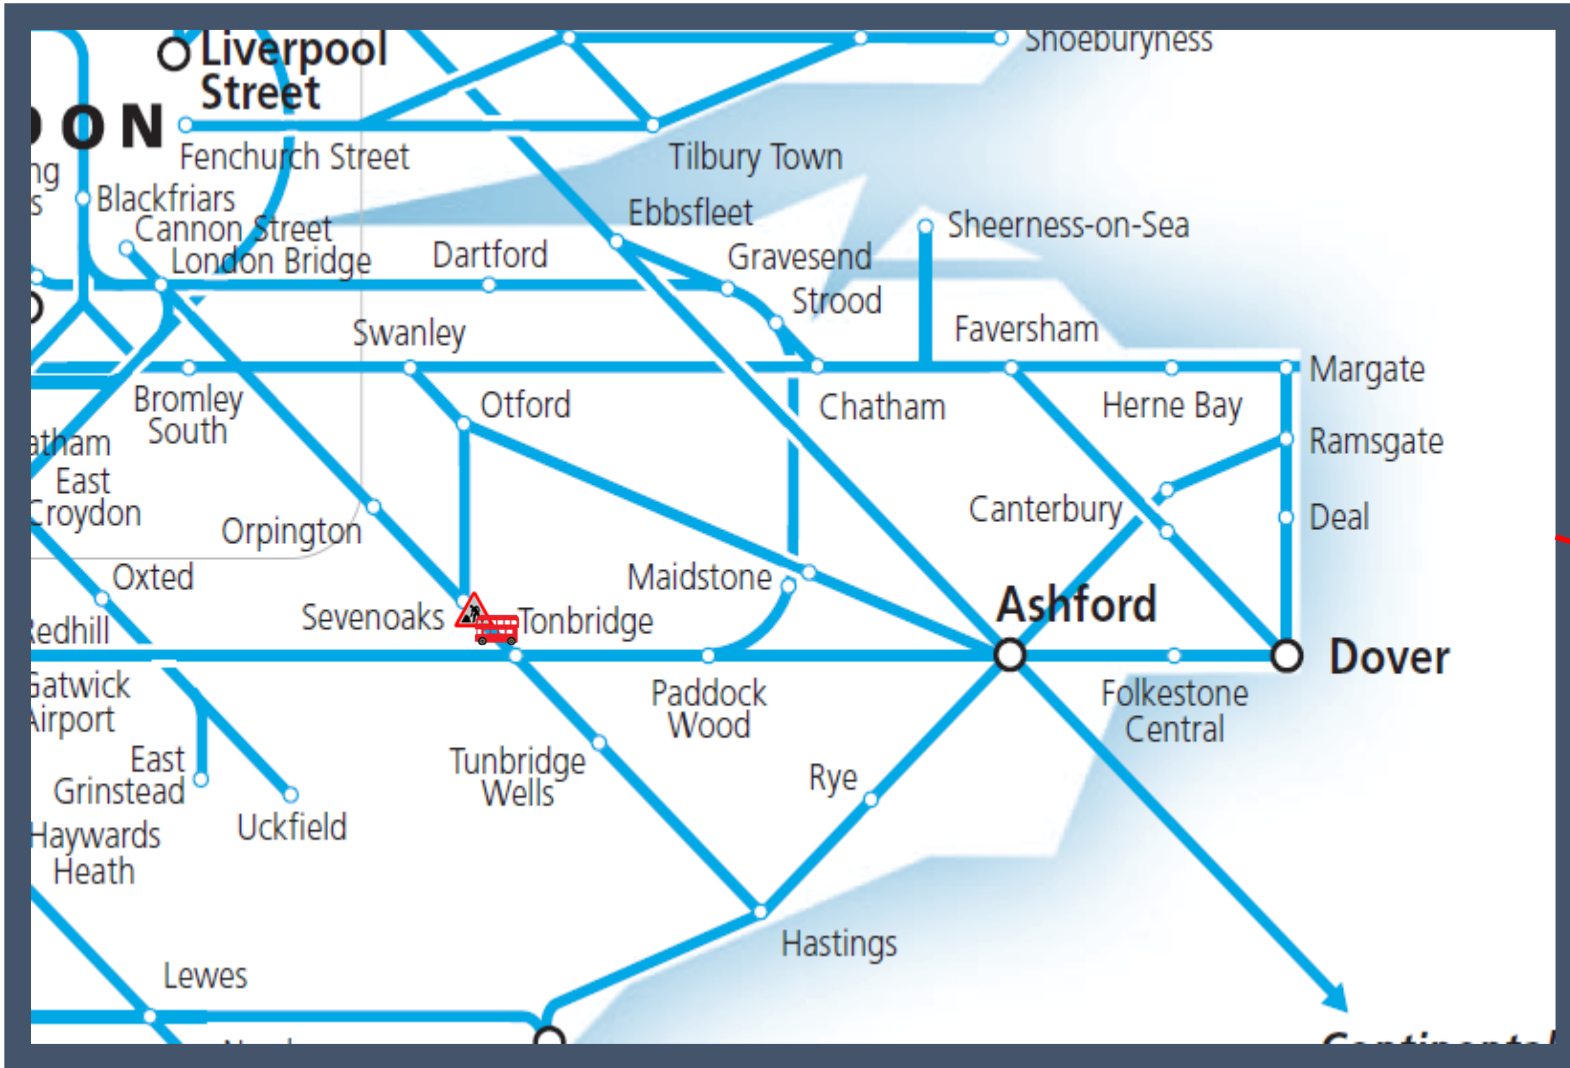

# Engineering work is taking place between Sevenoaks and Tonbridge

TOC affected: Southeastern

Key:

Engineering Works

Bus Replacement Services