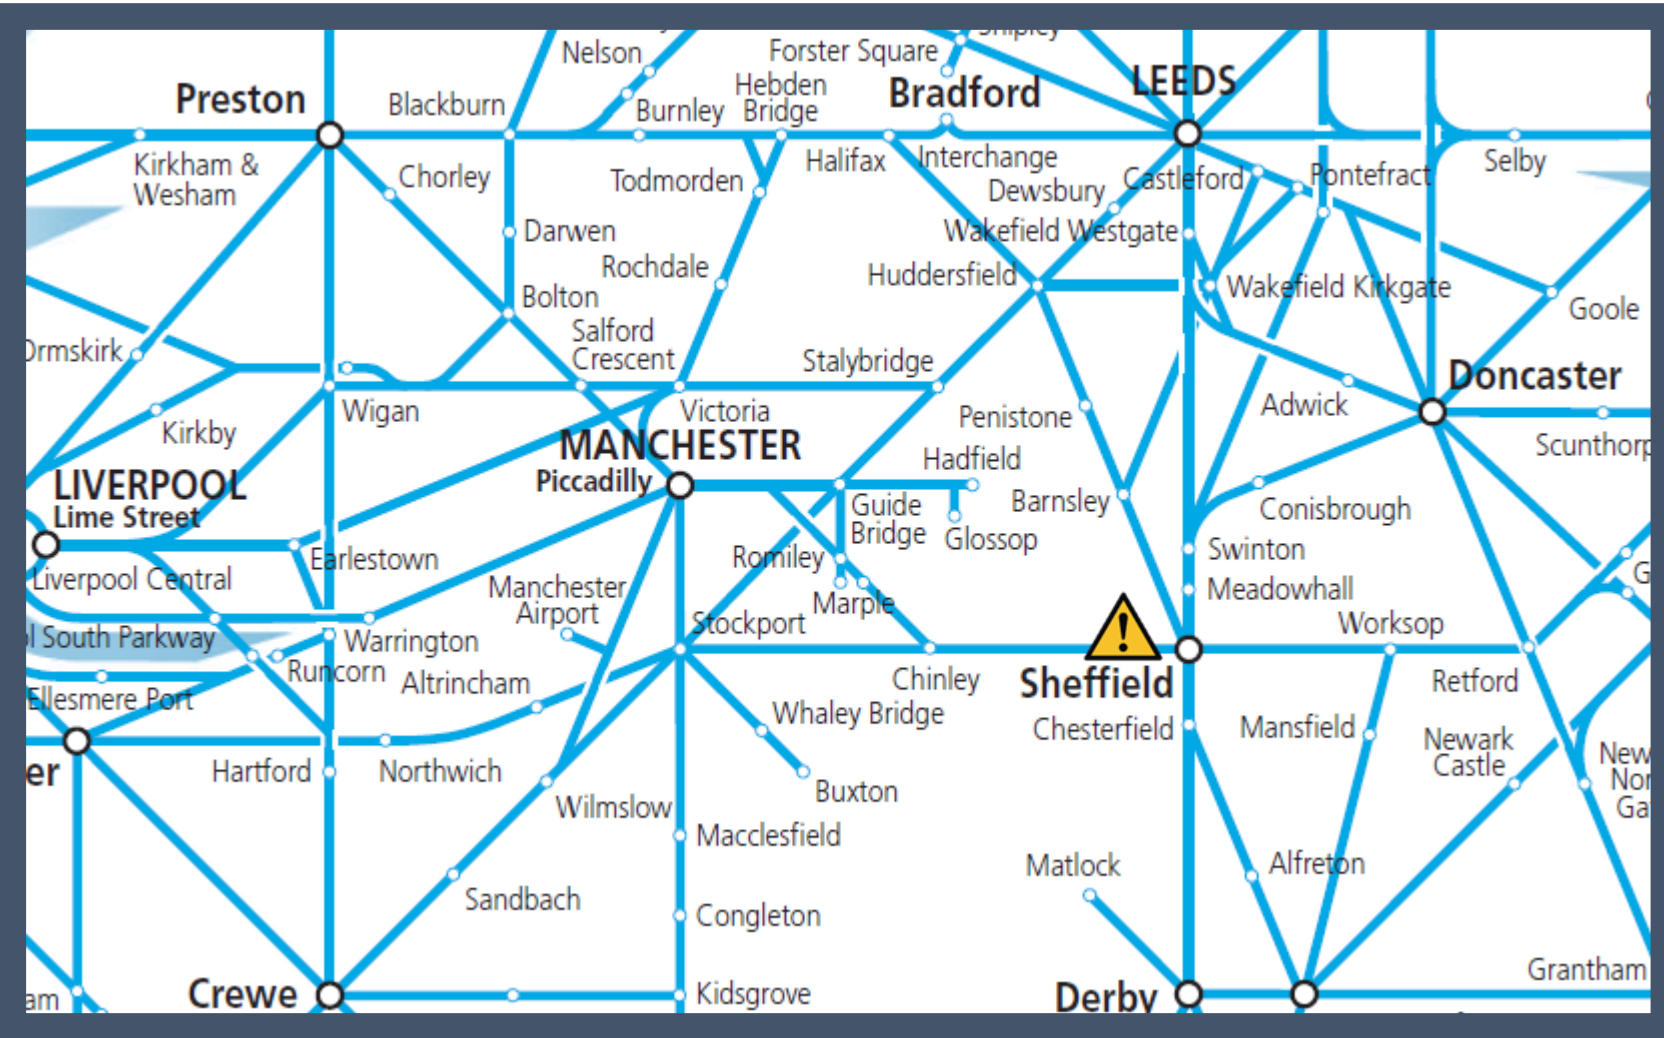

Over running engineering work and a points problem near Sheffield
TOCs affected: East Midlands Trains, Northern, TransPennine Express

Key:

| | |
|---|------------|
|  | Disruption |
|---|------------|