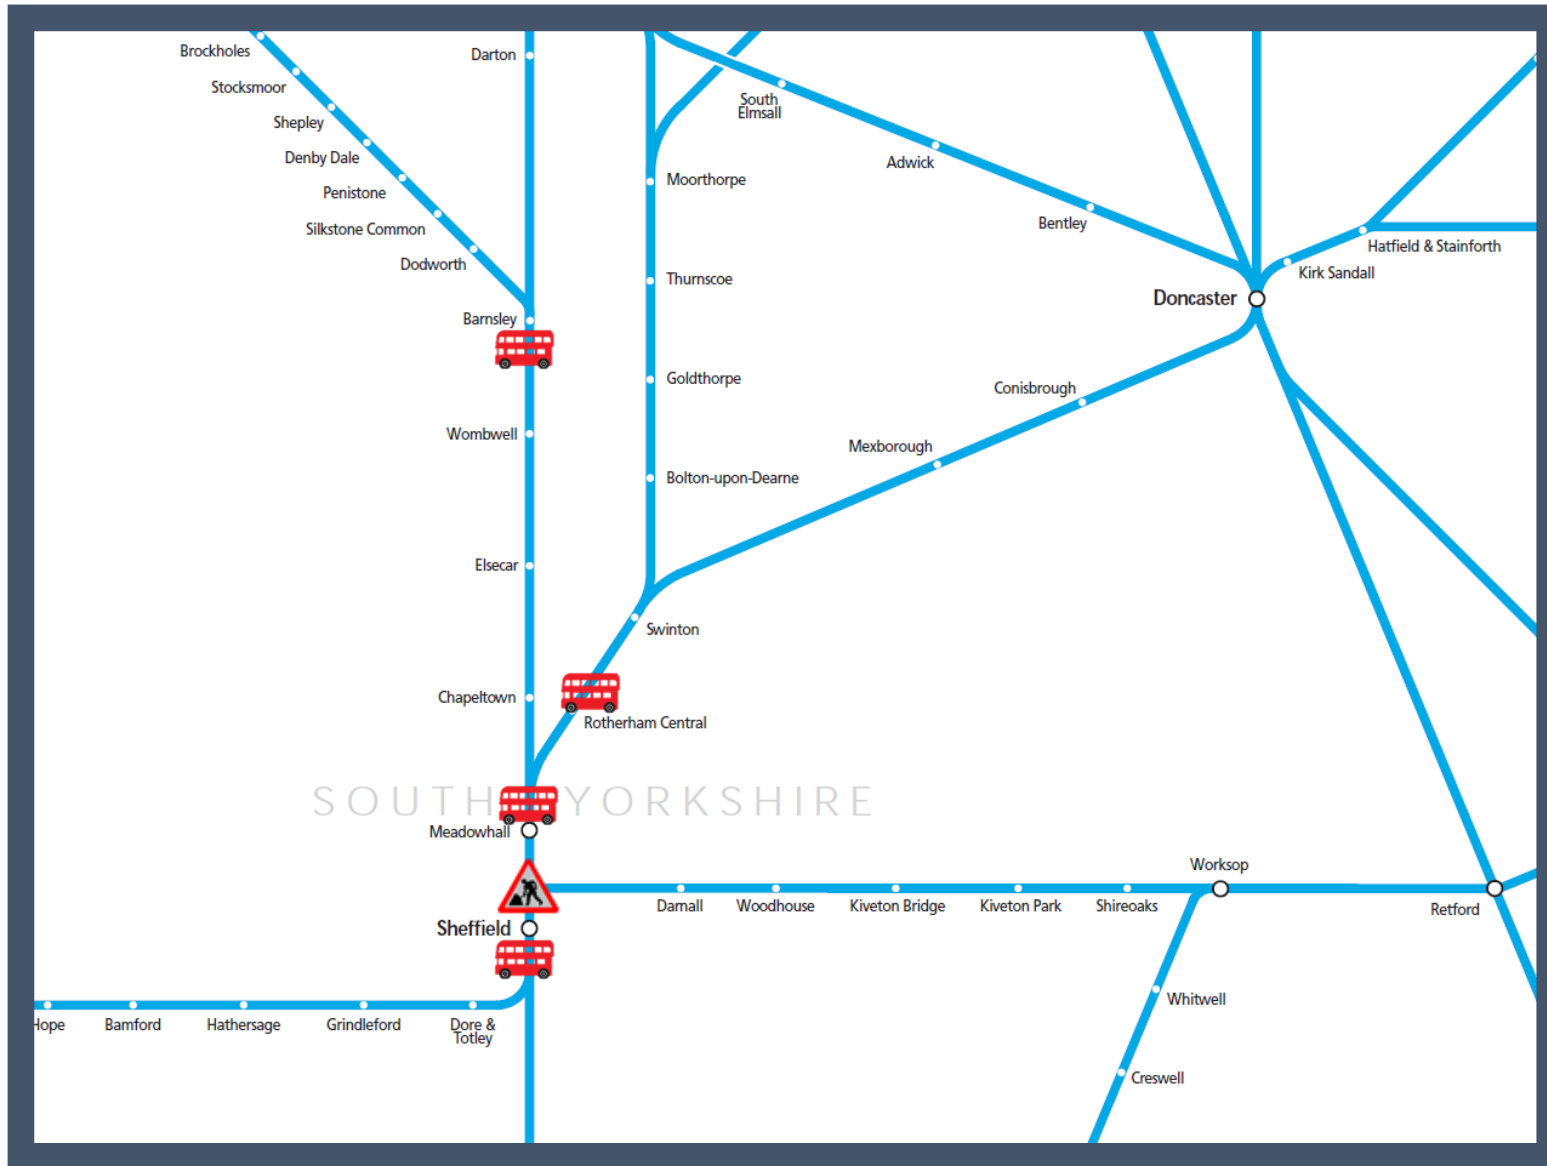

# Buses replace trains between Sheffield and Meadowhall / Barnsley

TOCs affected: CrossCountry, Northern, TransPennine Express

Key:

Engineering Works

Bus Replacement Services