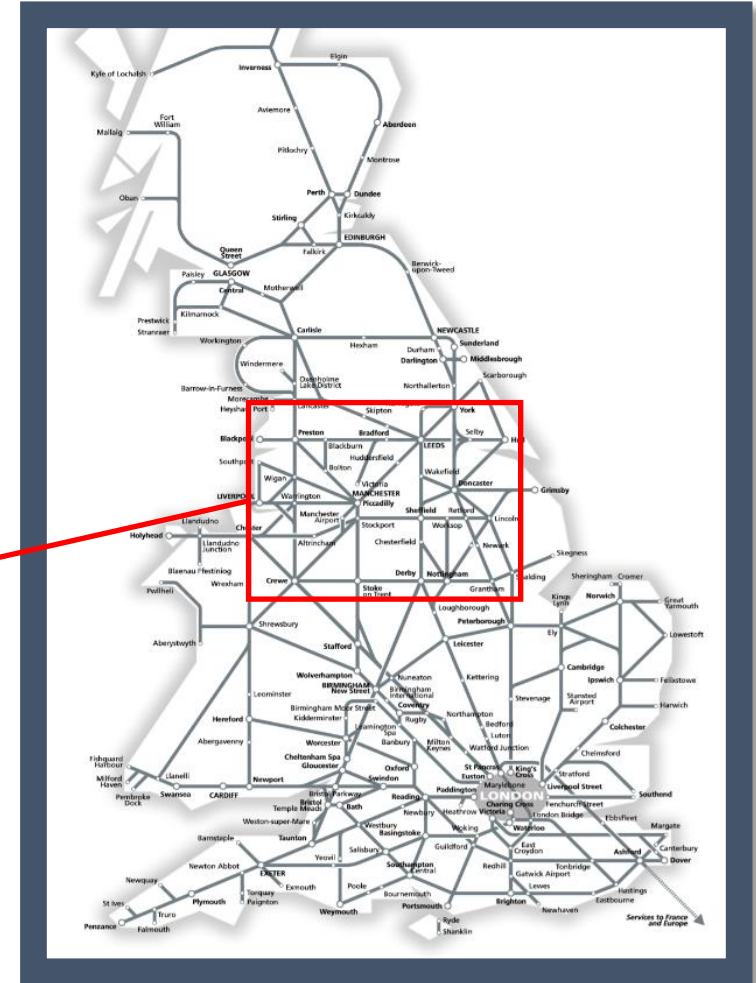

Amended service between Sheffield and Manchester Piccadilly / Derby / Nottingham

TOCs affected: CrossCountry, East Midlands Trains, Northern, TransPennine Express

Key:

-  Engineering Works
-  Bus Replacement Services