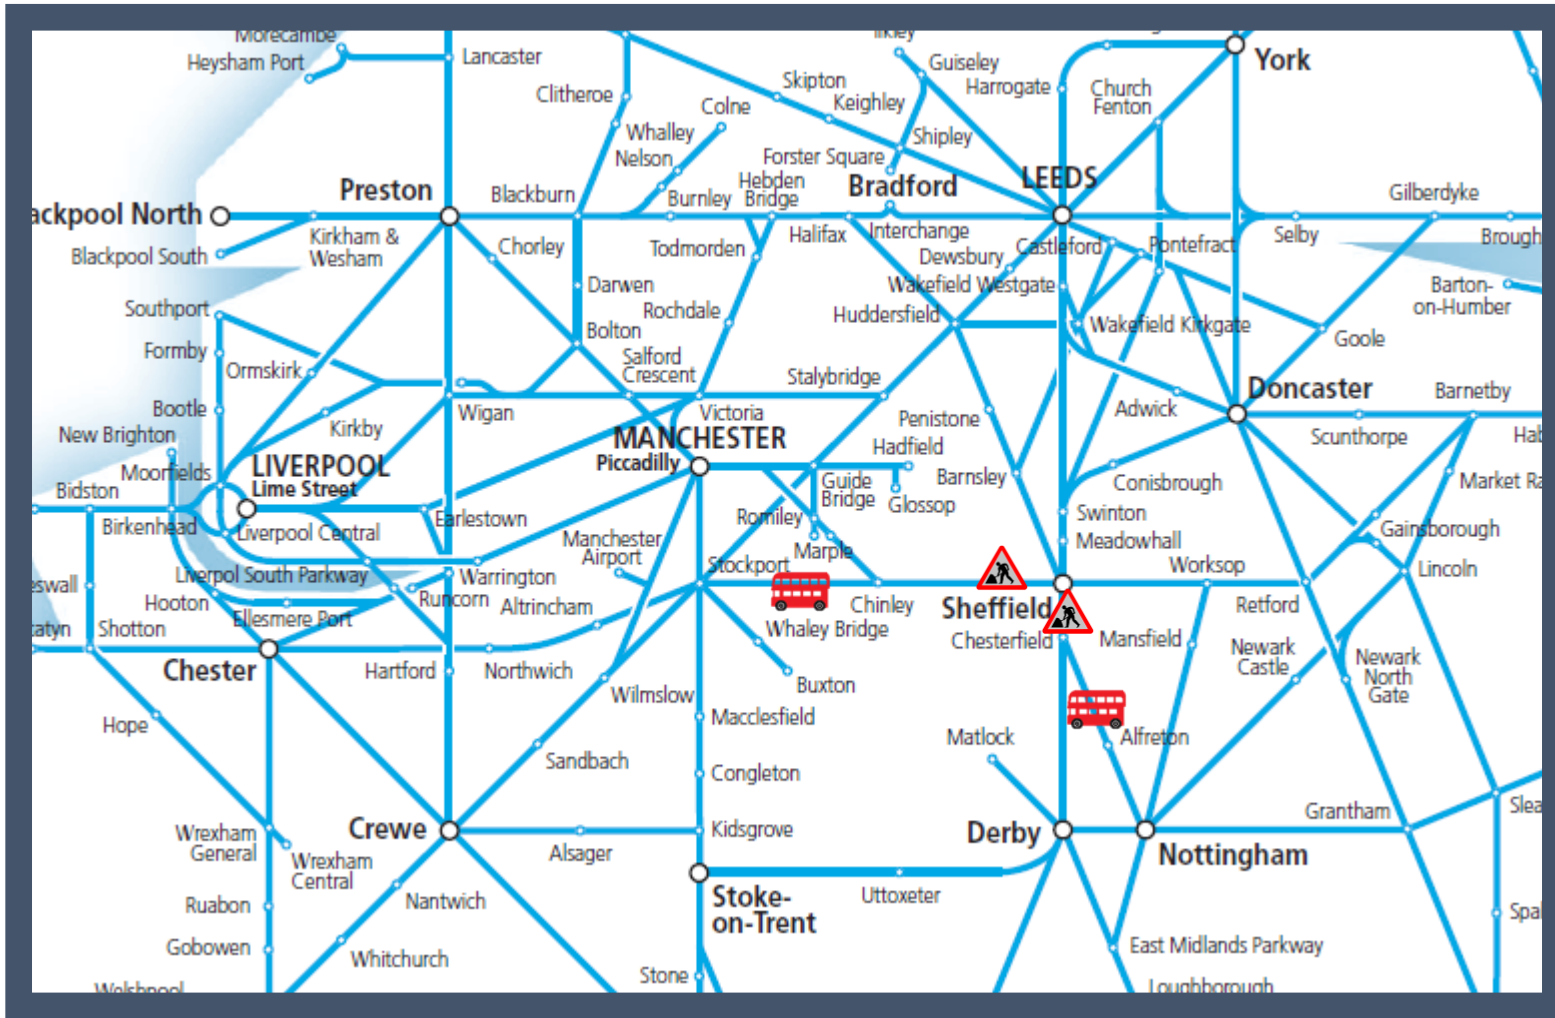

Amended service between Sheffield and Manchester Piccadilly / Derby / Nottingham

TOCs affected: CrossCountry, East Midlands Trains, Northern, TransPennine Express

Key:

-  Engineering Works
-  Bus Replacement Services