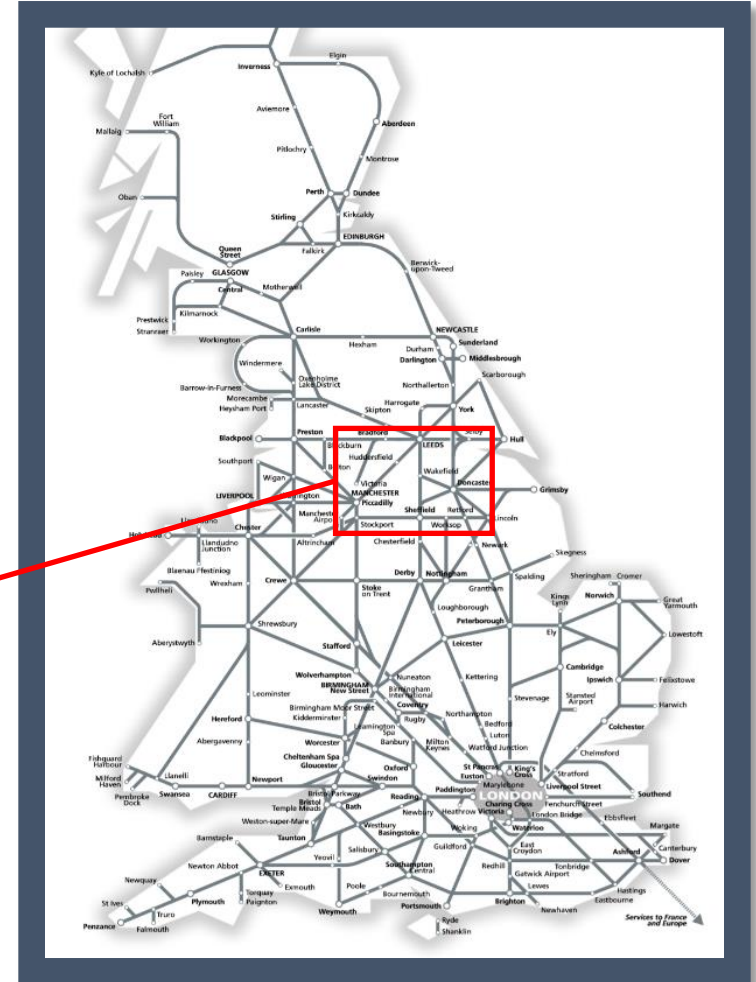

Amended at Sheffield

TOCs affected: CrossCountry, Northern and TransPennine Express

Key:	
	Engineering Works
	Bus Replacement Services