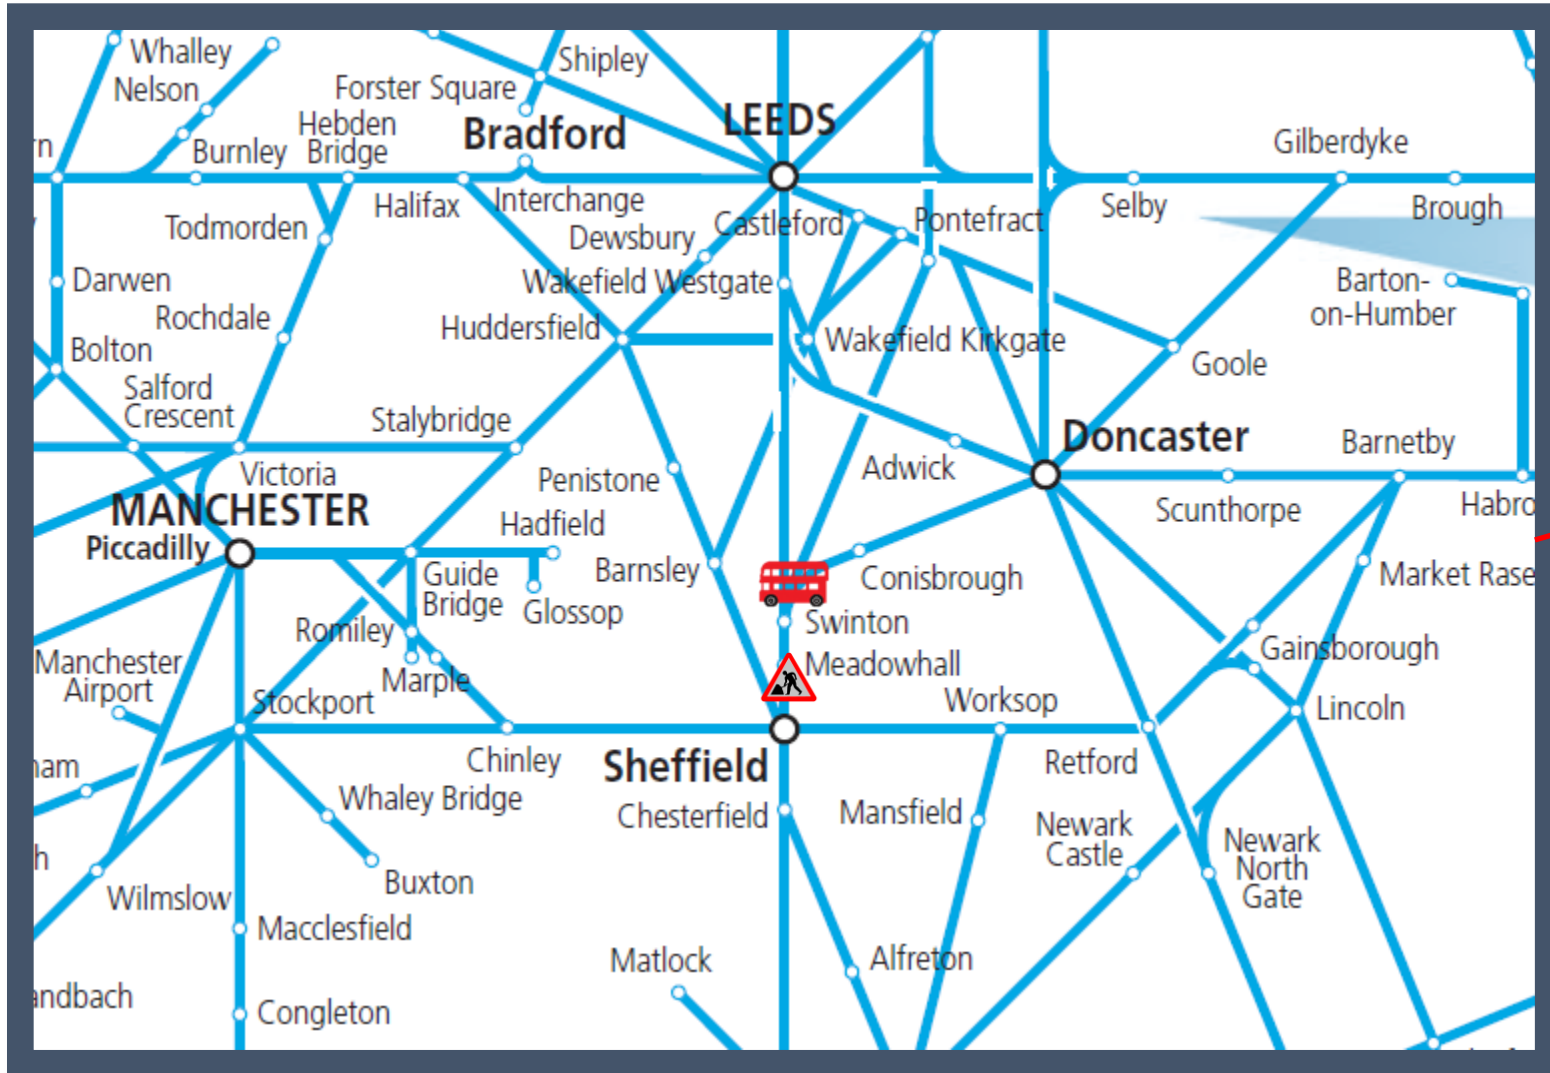

Amended at Sheffield

TOCs affected: CrossCountry, Northern and TransPennine Express

Key:	
	Engineering Works
	Bus Replacement Services