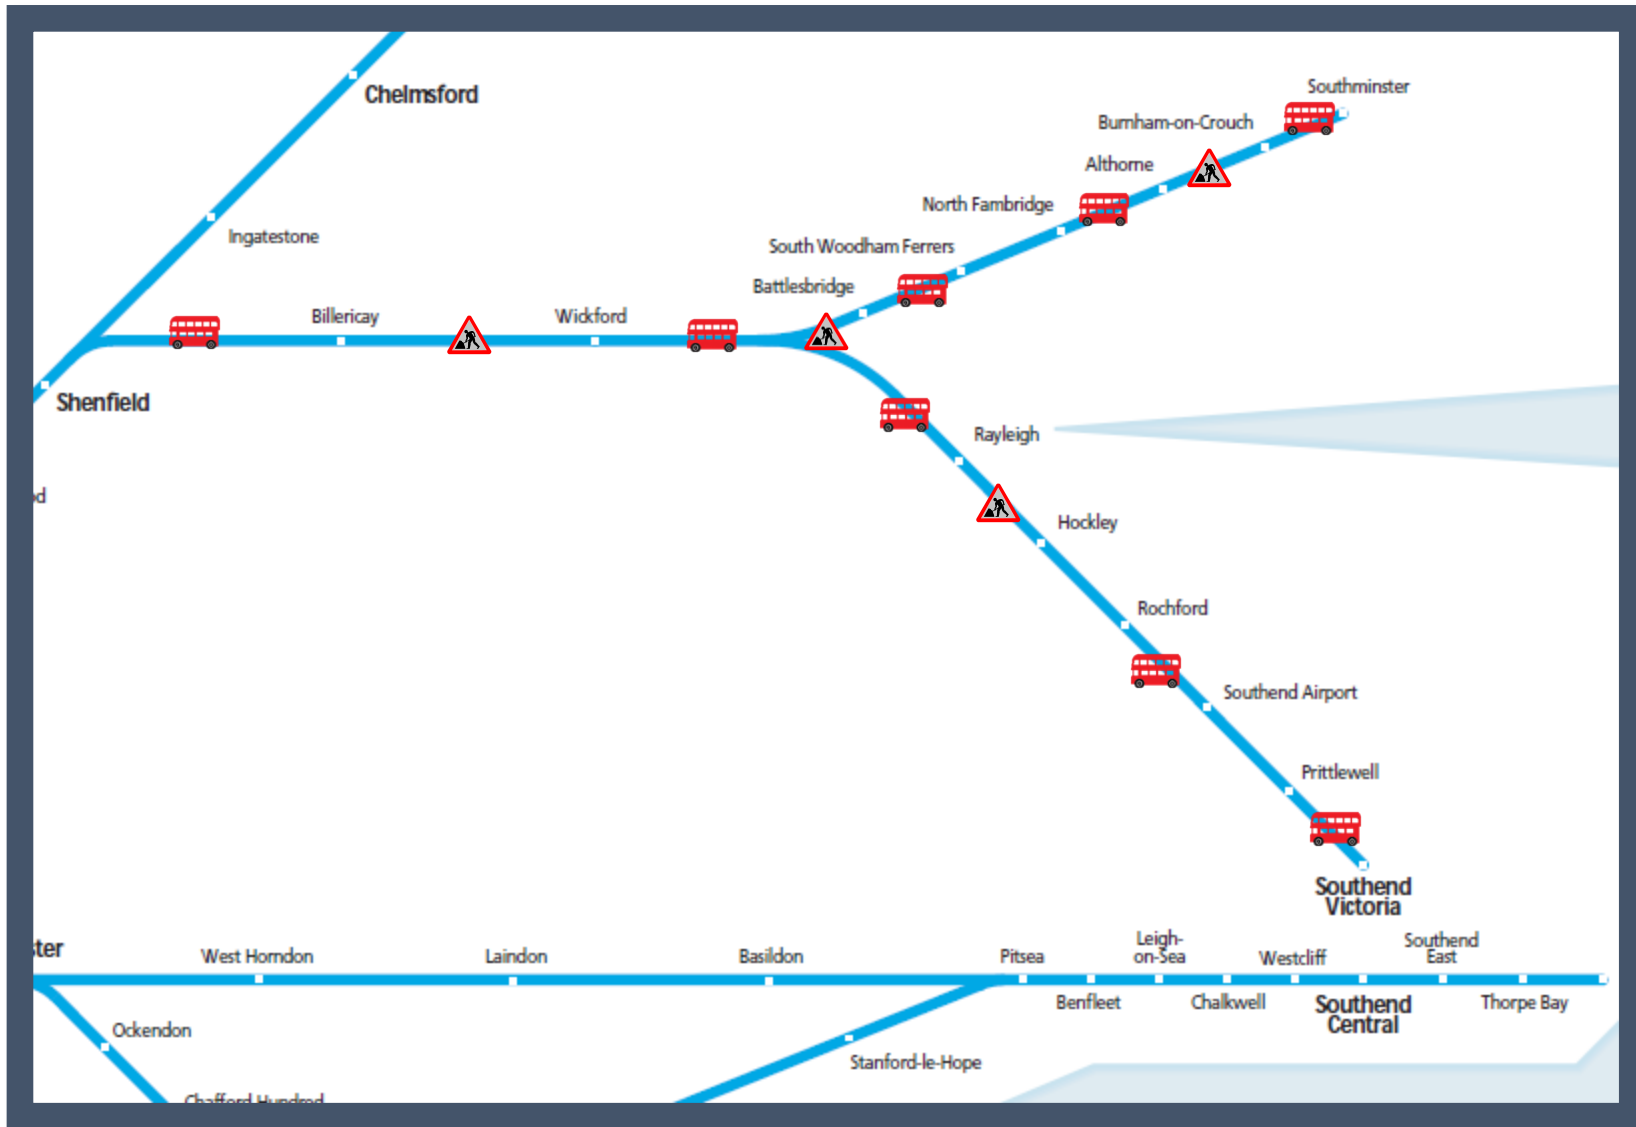

# Buses replace trains between Shenfield and Southend Victoria / Southminster

TOC affected: Greater Anglia

Key:

-  Engineering Works
-  Bus Replacement Services