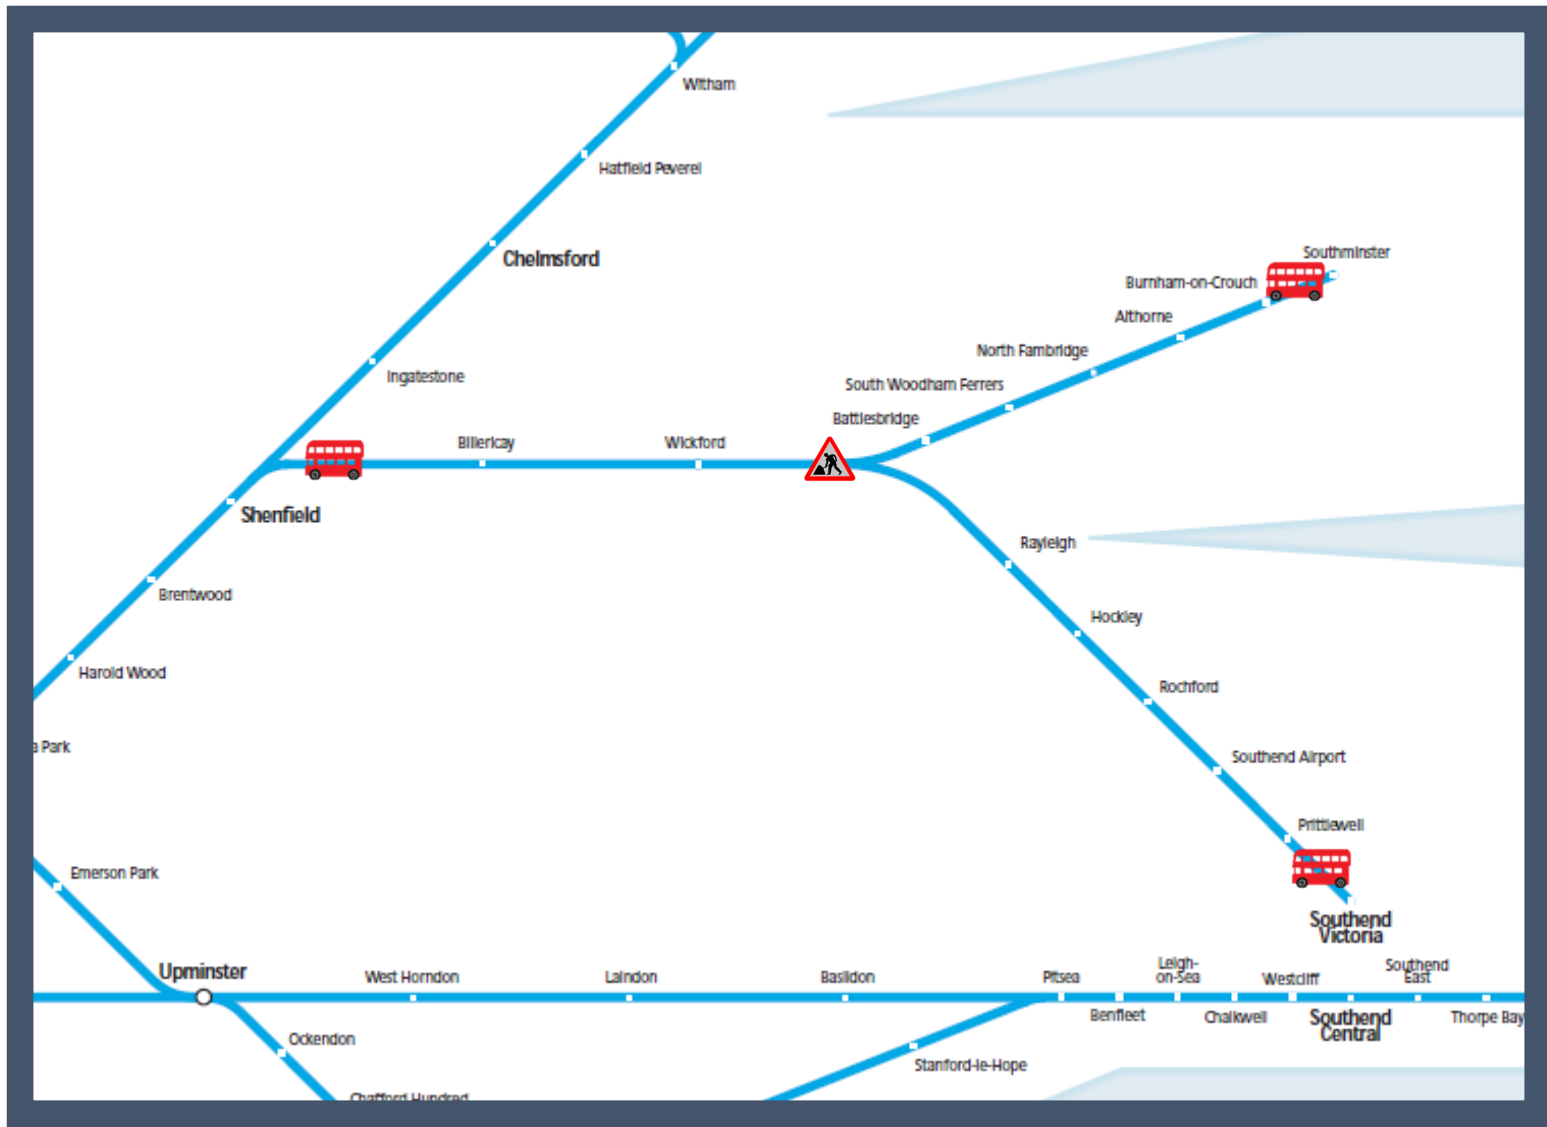

Buses replace trains between Shenfield and Southend Victoria / Southminster
 TOC affected: Greater Anglia

Key:

Engineering Works

Bus Replacement Services