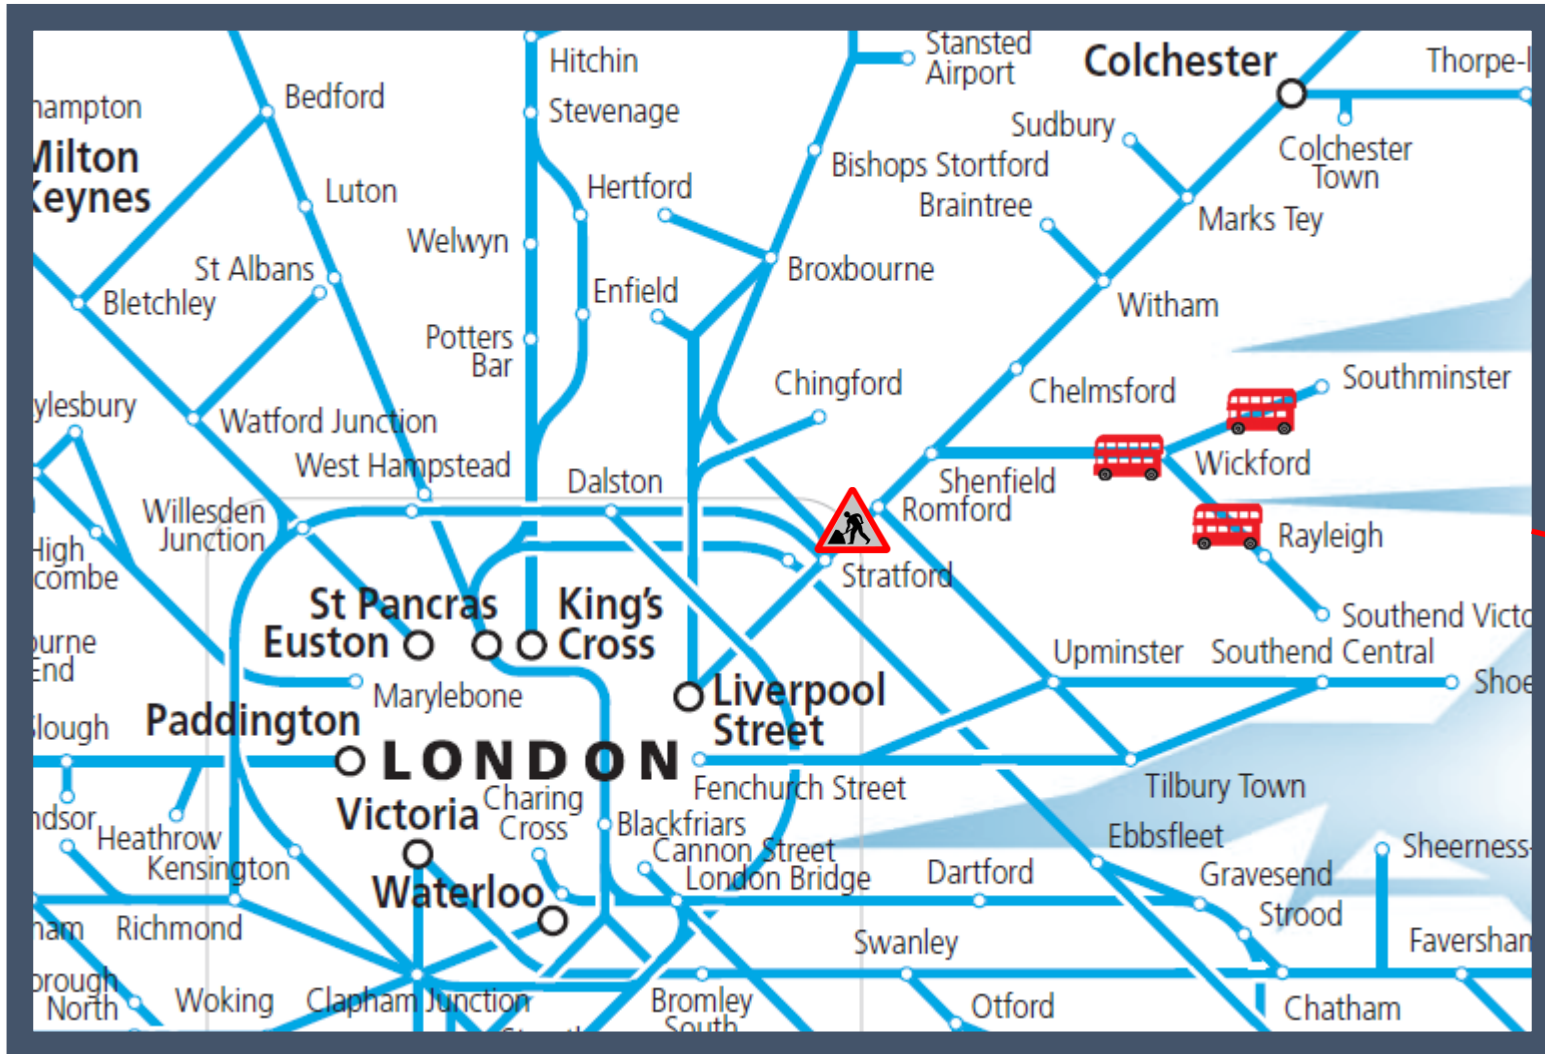

Amended service to and from London Liverpool Street via Shenfield

TOCs affected: Greater Anglia and TfL Rail

| Key: | |
|---|--------------------------|
|  | Engineering Works |
|  | Bus Replacement Services |