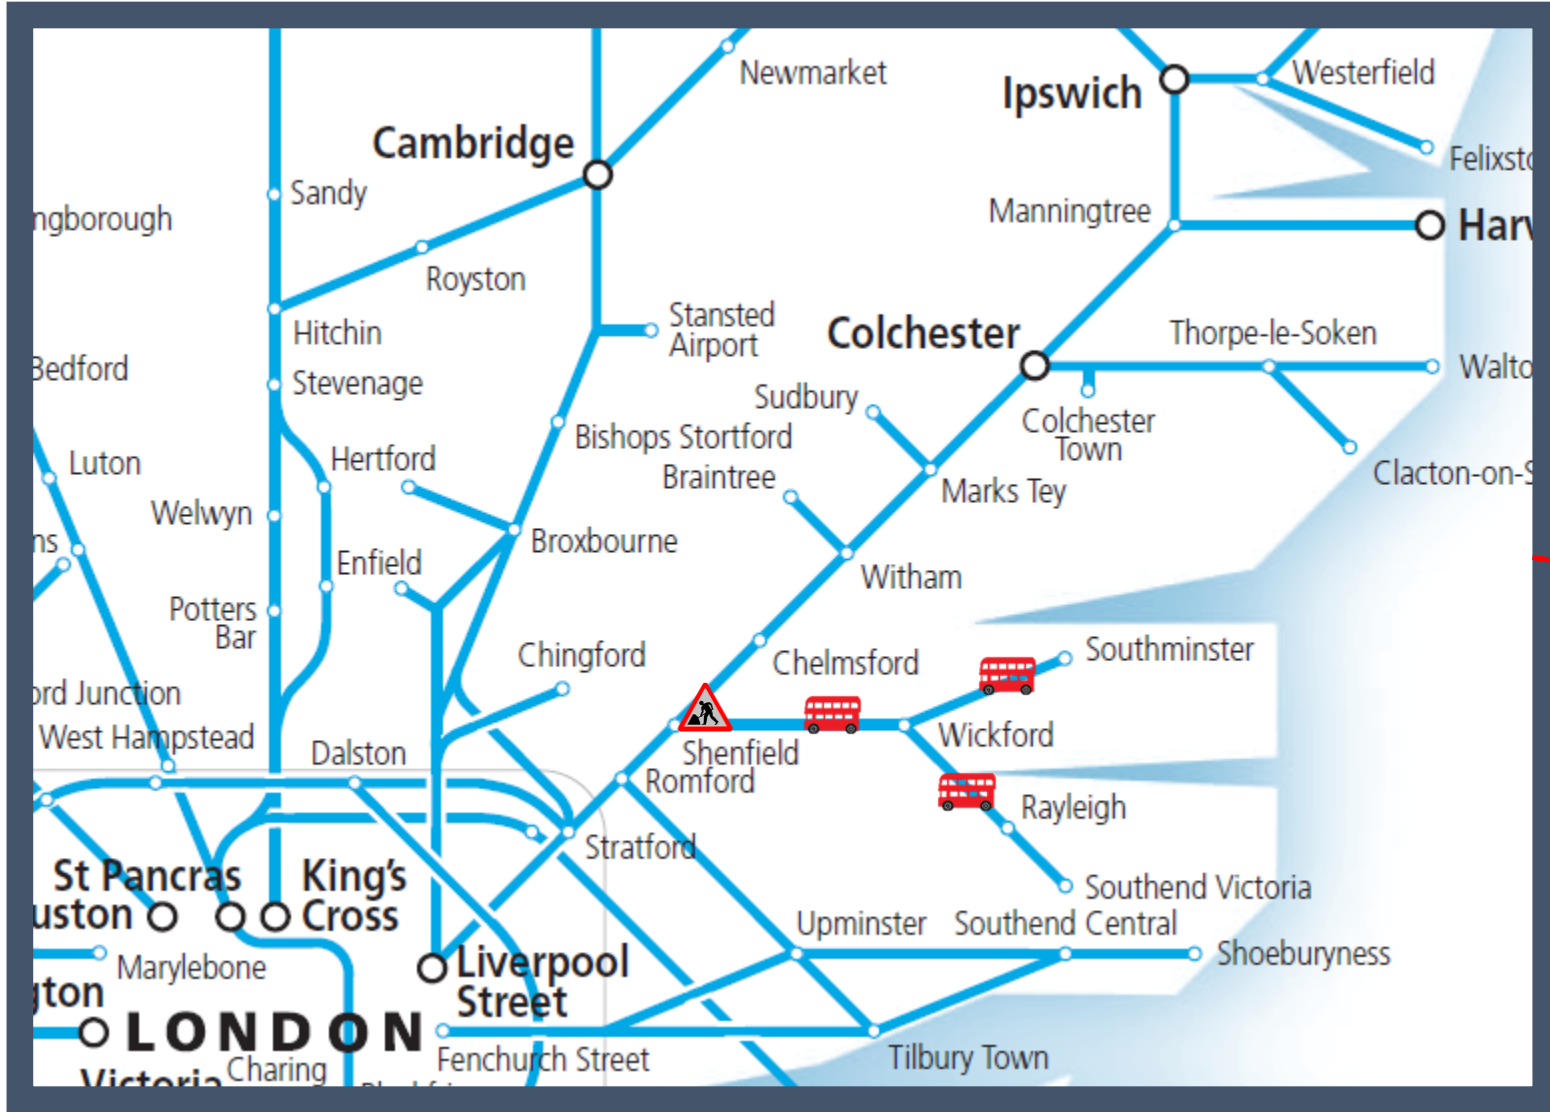

Buses replace trains between Shenfield and Southend Victoria / Southminster
 TOC affected: Greater Anglia

Key:

	Engineering Works
	Bus Replacement Services